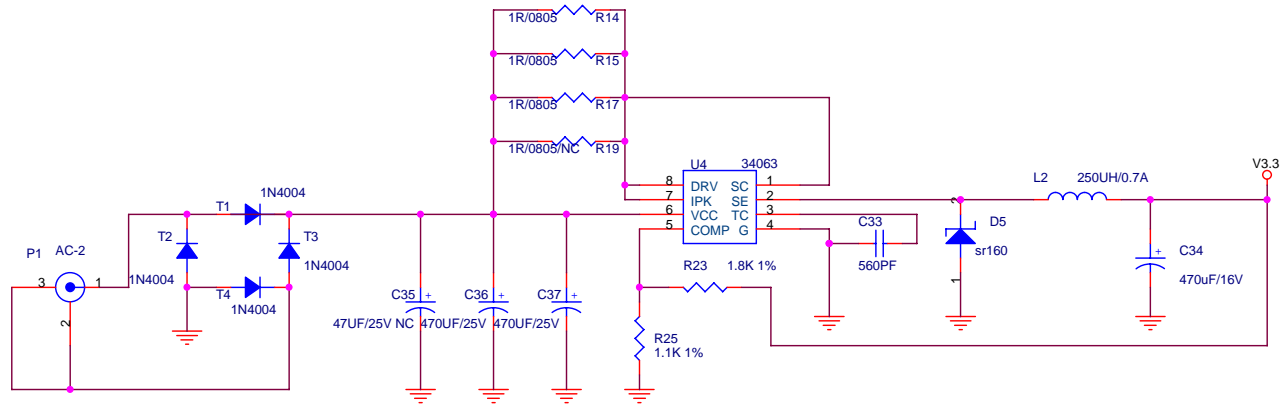

Title			
Size	Document Number	MAC	Rev
Custom			
Date:	Tuesday, April 22, 2003	Sheet	1 of 3

Title		
Size B	Document Number	Rev 4.0
Date: Tuesday, April 22, 2003	Sheet 2 of 3	

AUTO MDIX

Title			
Size B	Document Number	RJ45	Rev 4.0
Date:	Tuesday, April 22, 2003	Sheet 3	of 3