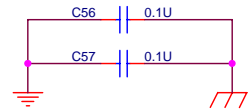

Title			
Size	Document Number	MAC	Rev
Custom			
Date:	Tuesday, April 22, 2003	Sheet	1 of 3

Title		
Size B	Document Number	Rev 4.0
Date: Tuesday, April 22, 2003	Sheet 2 of 3	

AUTO MDIX

Title			
Size B	Document Number	RJ45	Rev 4.0
Date:	Tuesday, April 22, 2003	Sheet 3	of 3