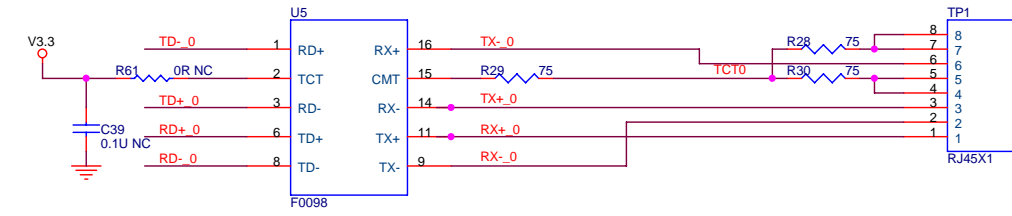

Title			
Size	Document Number	MAC	Rev
Custom			
Date:	Tuesday, April 22, 2003	Sheet	1 of 3

Title		
Size B	Document Number	Rev 4.0
Date: Tuesday, April 22, 2003	Sheet 2 of 3	

AUTO MDIX

Title			
Size B	Document Number	RJ45	Rev 4.0
Date:	Tuesday, April 22, 2003	Sheet 3	of 3