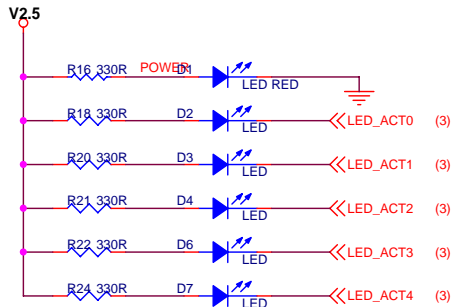

Title			
Size	Document Number	MAC	Rev
Custom			
Date:	Tuesday, April 22, 2003	Sheet	1 of 3

Title		
Size B	Document Number	Rev 4.0
Date: Tuesday, April 22, 2003	Sheet 2 of 3	

AUTO MDIX

Title			
Size B	Document Number	RJ45	Rev 4.0
Date:	Tuesday, April 22, 2003	Sheet 3	of 3