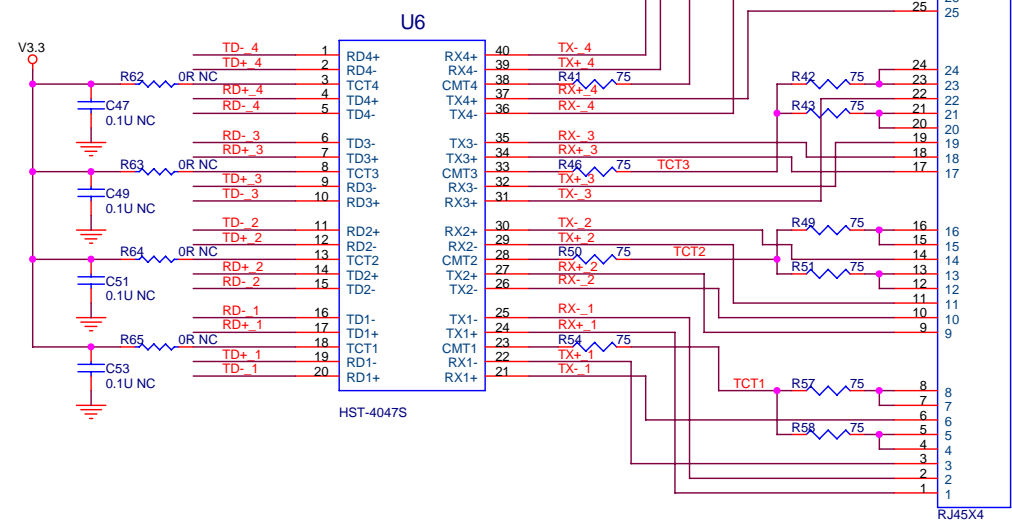

Title			
Size	Document Number	MAC	Rev
Custom			
Date:	Tuesday, April 22, 2003	Sheet	1 of 3

Title		
Size B	Document Number	Rev 4.0
Date: Tuesday, April 22, 2003	Sheet 2 of 3	

AUTO MDIX

Title			
Size B	Document Number	RJ45	Rev 4.0
Date:	Tuesday, April 22, 2003	Sheet 3	of 3