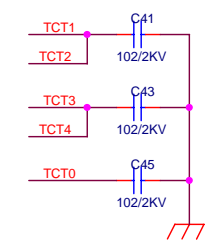

Title			
Size	Document Number	MAC	Rev
Custom			
Date:	Tuesday, April 22, 2003	Sheet	1 of 3

Title		
Size B	Document Number	Rev 4.0
Date: Tuesday, April 22, 2003	Sheet 2 of 3	

AUTO MDIX

Title			
Size B	Document Number	RJ45	Rev 4.0
Date:	Tuesday, April 22, 2003	Sheet 3	of 3