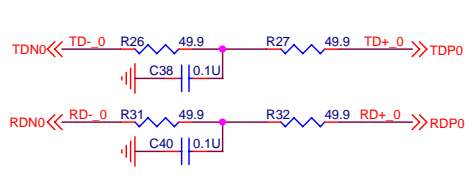

Title			
Size	Document Number	MAC	Rev
Custom			
Date:	Tuesday, April 22, 2003	Sheet	1 of 3

Title		
Size B	Document Number	Rev 4.0
Date: Tuesday, April 22, 2003	Sheet 2 of 3	

AUTO MDIX

Title			
Size B	Document Number	RJ45	Rev 4.0
Date:	Tuesday, April 22, 2003	Sheet 3	of 3