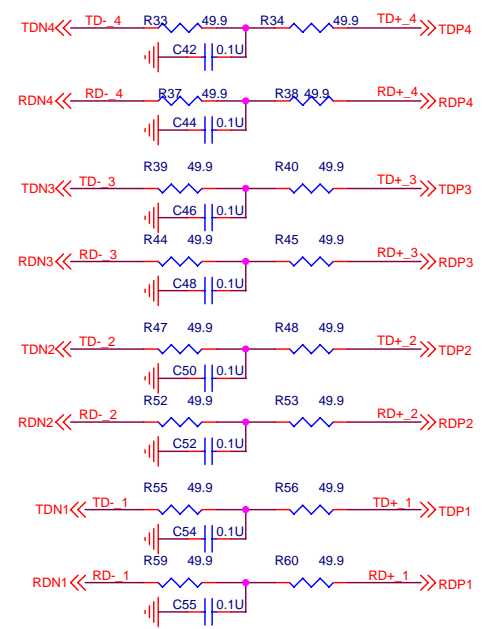

Title			
Size	Document Number	MAC	Rev
Custom			
Date:	Tuesday, April 22, 2003	Sheet	1 of 3

Title		
Size B	Document Number	Rev 4.0
Date: Tuesday, April 22, 2003	Sheet 2 of 3	

AUTO MDIX

Title			
Size B	Document Number	RJ45	Rev 4.0
Date:	Tuesday, April 22, 2003	Sheet 3	of 3