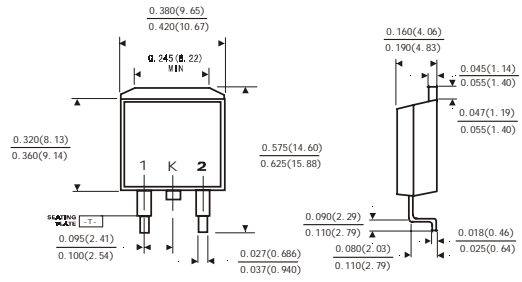

MELF(DO-213AB)

Dimensions in inches and (millimeters)

SMA(DO-214AC)

Dimensions in inches and (millimeters)

SMB(DO-214AA)

Dimensions in inches and (millimeters)

TO-3P

Dimensions in inches and (millimeters)

ITO-220AC

Dimensions in inches and (millimeters)

TO-220AC

TO-220AB

Dimensions in inches and (millimeters)

ITO-220AB

Dimensions in inches and (millimeters)

TO-252

(DPAK)

Dimensions in millimeters and (inches)

TO-263

(D2PAK)

Dimensions in inches and (millimeters)