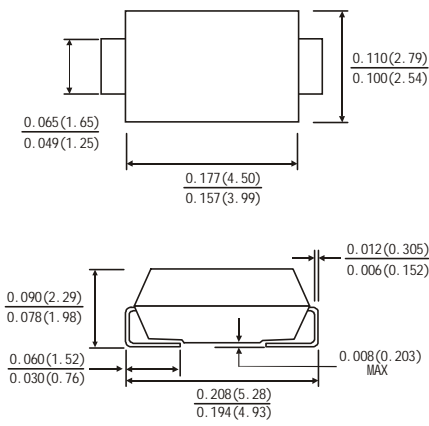

R-1

Dimensions in inches and (millimeters)

DO-35

Dimensions in inches and (millimeters)

DO-41

Dimensions in inches and (millimeters)

DO-201AD

Dimensions in inches and (millimeters)

Mini-MELF

Dimensions in inches and (millimeters)

DO-15

Dimensions in inches and (millimeters)

SOD-123

Dimensions in inches and (millimeters)

SOD-323

Dimensions in inches and (millimeters)

MELF(DO-213AB)

Dimensions in inches and (millimeters)

SMA(DO-214AC)

Dimensions in inches and (millimeters)

SMB(DO-214AA)

Dimensions in inches and (millimeters)

TO-3P

Dimensions in inches and (millimeters)

ITO-220AC

Dimensions in inches and (millimeters)

TO-220AC

TO-220AB

Dimensions in inches and (millimeters)

ITO-220AB

Dimensions in inches and (millimeters)

TO-252