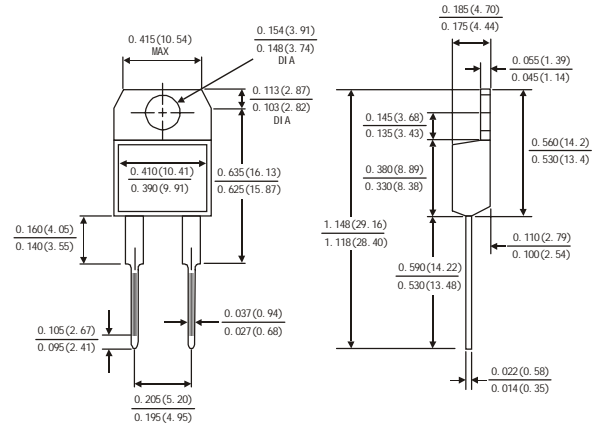

MELF(DO-213AB)

Dimensions in inches and (millimeters)

SMA(DO-214AC)

Dimensions in inches and (millimeters)

SMB(DO-214AA)

Dimensions in inches and (millimeters)

TO-3P

Dimensions in inches and (millimeters)

ITO-220AC

Dimensions in inches and (millimeters)

TO-220AC

TO-220AB

Dimensions in inches and (millimeters)

ITO-220AB

Dimensions in inches and (millimeters)

TO-252

(DPAK)

Dimensions in millimeters and (inches)

TO-263

(D2PAK)

Dimensions in inches and (millimeters)