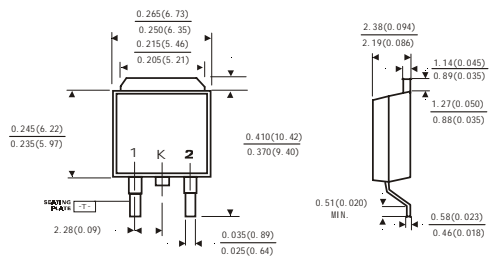

MELF(DO-213AB)

Dimensions in inches and (millimeters)

SMA(DO-214AC)

Dimensions in inches and (millimeters)

SMB(DO-214AA)

Dimensions in inches and (millimeters)

TO-3P

Dimensions in inches and (millimeters)

ITO-220AC

Dimensions in inches and (millimeters)

TO-220AC

TO-220AB

Dimensions in inches and (millimeters)

ITO-220AB

Dimensions in inches and (millimeters)

TO-252

(DPAK)

Dimensions in millimeters and (inches)

TO-263

(D2PAK)

Dimensions in inches and (millimeters)