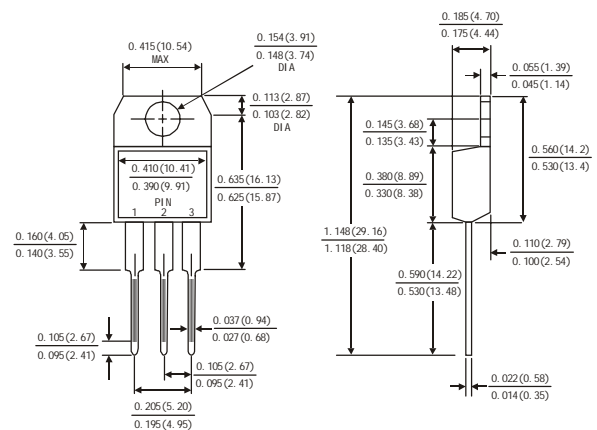

MELF(DO-213AB)

Dimensions in inches and (millimeters)

SMA(DO-214AC)

Dimensions in inches and (millimeters)

SMB(DO-214AA)

Dimensions in inches and (millimeters)

TO-3P

Dimensions in inches and (millimeters)

ITO-220AC

Dimensions in inches and (millimeters)

TO-220AC

TO-220AB

Dimensions in inches and (millimeters)

ITO-220AB

Dimensions in inches and (millimeters)

TO-252

(DPAK)

Dimensions in millimeters and (inches)

TO-263

(D2PAK)

Dimensions in inches and (millimeters)