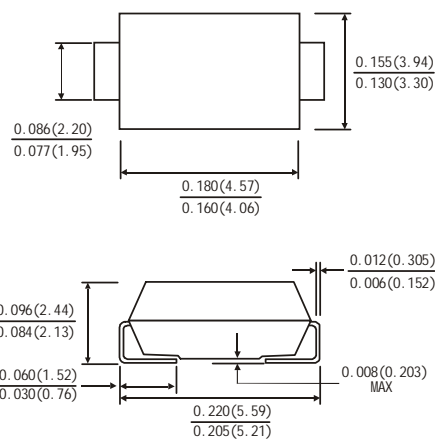

Mini-MELF

Dimensions in inches and (millimeters)

DO-15

Dimensions in inches and (millimeters)

SOD-123

Dimensions in inches and (millimeters)

SOD-323

Dimensions in inches and (millimeters)

MELF(DO-213AB)

Dimensions in inches and (millimeters)

SMA(DO-214AC)

Dimensions in inches and (millimeters)

SMB(DO-214AA)

Dimensions in inches and (millimeters)

TO-3P

Dimensions in inches and (millimeters)

ITO-220AC

Dimensions in inches and (millimeters)

TO-220AC

TO-220AB

Dimensions in inches and (millimeters)

ITO-220AB

Dimensions in inches and (millimeters)

TO-252

(DPAK)

Dimensions in millimeters and (inches)

TO-263

(D2PAK)

Dimensions in inches and (millimeters)