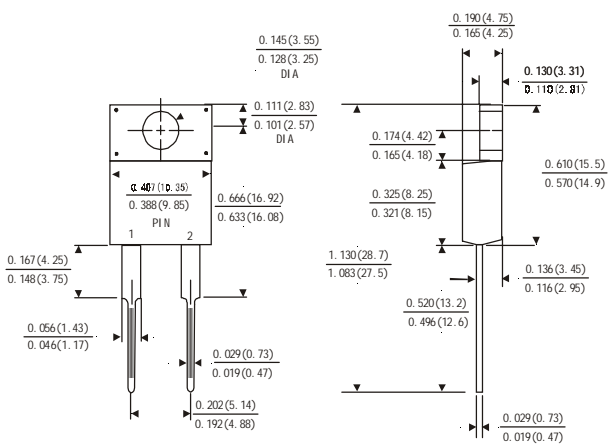

MELF(DO-213AB)

Dimensions in inches and (millimeters)

SMA(DO-214AC)

Dimensions in inches and (millimeters)

SMB(DO-214AA)

Dimensions in inches and (millimeters)

TO-3P

Dimensions in inches and (millimeters)

ITO-220AC

Dimensions in inches and (millimeters)

TO-220AC

TO-220AB

Dimensions in inches and (millimeters)

ITO-220AB

Dimensions in inches and (millimeters)

TO-252

(DPAK)

Dimensions in millimeters and (inches)

TO-263

(D2PAK)

Dimensions in inches and (millimeters)