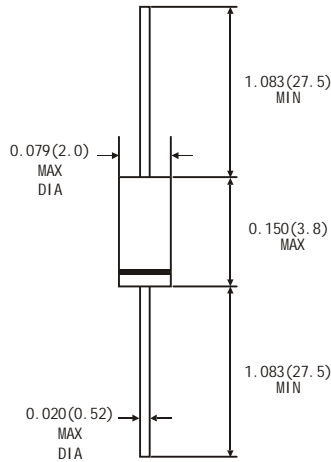

R-1

Dimensions in inches and (millimeters)

DO-35

Dimensions in inches and (millimeters)

DO-41

Dimensions in inches and (millimeters)

DO-201AD

Dimensions in inches and (millimeters)

Mini-MELF

Dimensions in inches and (millimeters)

DO-15

Dimensions in inches and (millimeters)

SOD-123

Dimensions in inches and (millimeters)

SOD-323

Dimensions in inches and (millimeters)

MELF(DO-213AB)

Dimensions in inches and (millimeters)

SMA(DO-214AC)

Dimensions in inches and (millimeters)

SMB(DO-214AA)

Dimensions in inches and (millimeters)

TO-3P

Dimensions in inches and (millimeters)

ITO-220AC

Dimensions in inches and (millimeters)

TO-220AC

TO-220AB

Dimensions in inches and (millimeters)

ITO-220AB

Dimensions in inches and (millimeters)

TO-252