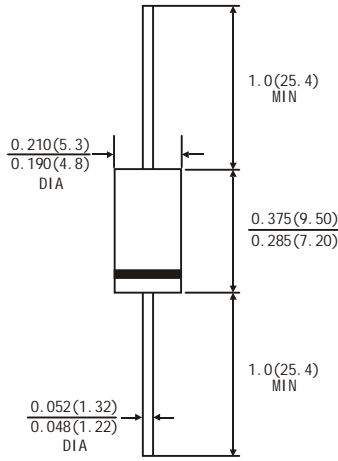

R-1

Dimensions in inches and (millimeters)

DO-35

Dimensions in inches and (millimeters)

DO-41

Dimensions in inches and (millimeters)

DO-201AD

Dimensions in inches and (millimeters)

Mini-MELF

Dimensions in inches and (millimeters)

DO-15

Dimensions in inches and (millimeters)

SOD-123

Dimensions in inches and (millimeters)

SOD-323

Dimensions in inches and (millimeters)

MELF(DO-213AB)

Dimensions in inches and (millimeters)

SMA(DO-214AC)

Dimensions in inches and (millimeters)

SMB(DO-214AA)

Dimensions in inches and (millimeters)

TO-3P

Dimensions in inches and (millimeters)

ITO-220AC

Dimensions in inches and (millimeters)

TO-220AC

TO-220AB

Dimensions in inches and (millimeters)

ITO-220AB

Dimensions in inches and (millimeters)

TO-252