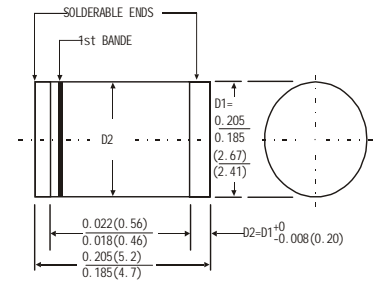

R-1

Dimensions in inches and (millimeters)

DO-35

Dimensions in inches and (millimeters)

DO-41

Dimensions in inches and (millimeters)

DO-201AD

Dimensions in inches and (millimeters)

Mini-MELF

Dimensions in inches and (millimeters)

DO-15

Dimensions in inches and (millimeters)

SOD-123

Dimensions in inches and (millimeters)

SOD-323

Dimensions in inches and (millimeters)

MELF(DO-213AB)

Dimensions in inches and (millimeters)

SMA(DO-214AC)

Dimensions in inches and (millimeters)

SMB(DO-214AA)

Dimensions in inches and (millimeters)

TO-3P

Dimensions in inches and (millimeters)

ITO-220AC

Dimensions in inches and (millimeters)

TO-220AC

TO-220AB

Dimensions in inches and (millimeters)

ITO-220AB

Dimensions in inches and (millimeters)

TO-252