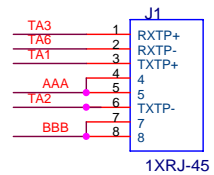

Title		
AC508 8PORTS SWITCH		
Size	Document Number	Rev
B	POWER SUPPLY	1.0
Date:	Thursday, August 15, 2002	Sheet 1 of 6

Title		
AC508 8PORTS SWITCH		
Size	Document Number	Rev
B	RESET	1.0
Date:	Tuesday, July 23, 2002	Sheet 2 of 6

Title		
AC508 8PORTS SWITCH		
Size	Document Number	Rev
B	MAC	1.0
Date:	Monday, November 30, 2009	Sheet 3 of 6

Title		
AC508 8PORTS SWITCH		
Size	Document Number	Rev
B	LED	1.0
Date:	Tuesday, July 23, 2002	Sheet 4 of 6

Title		
AC508 8PORTS SWITCH		
Size	Document Number	Rev
B	TX/RX Res	1.0
Date:	Wednesday, July 17, 2002	Sheet 5 of 6

Title		
AC508 8PORTS SWITCH		
Size	Document Number	Rev
B	UTP	1.0
Date:	Tuesday, July 23, 2002	Sheet 6 of 6