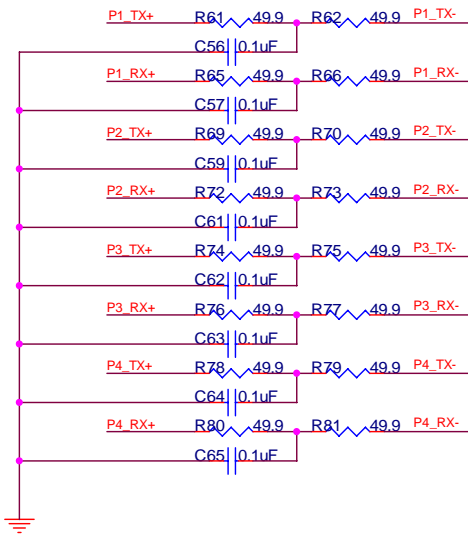

Title		
AC508 8PORTS SWITCH		
Size	Document Number	Rev
B	POWER SUPPLY	1.0
Date:	Thursday, August 15, 2002	Sheet 1 of 6

Title		
AC508 8PORTS SWITCH		
Size	Document Number	Rev
B	RESET	1.0
Date:	Tuesday, July 23, 2002	Sheet 2 of 6

Title		
AC508 8PORTS SWITCH		
Size	Document Number	Rev
B	MAC	1.0
Date:	Monday, November 30, 2009	Sheet 3 of 6

Title		
AC508 8PORTS SWITCH		
Size	Document Number	Rev
B	LED	1.0
Date:	Tuesday, July 23, 2002	Sheet 4 of 6

Title		
AC508 8PORTS SWITCH		
Size	Document Number	Rev
B	TX/RX Res	1.0
Date:	Wednesday, July 17, 2002	Sheet 5 of 6

Title		
AC508 8PORTS SWITCH		
Size	Document Number	Rev
B	UTP	1.0
Date:	Tuesday, July 23, 2002	Sheet 6 of 6