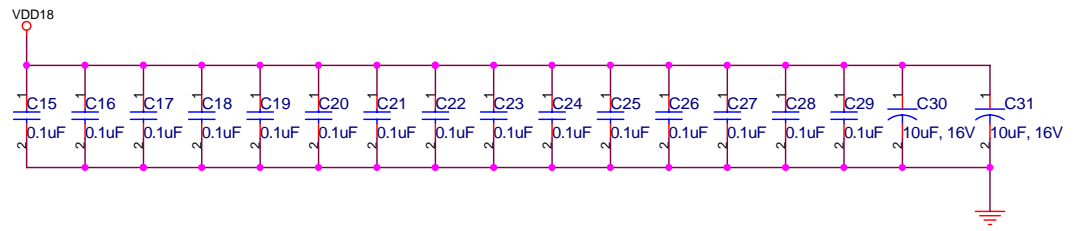

Title		
AC508 8PORTS SWITCH		
Size	Document Number	Rev
B	POWER SUPPLY	1.0
Date:	Thursday, August 15, 2002	Sheet 1 of 6

Title		
AC508 8PORTS SWITCH		
Size	Document Number	Rev
B	RESET	1.0
Date:	Tuesday, July 23, 2002	Sheet 2 of 6

Title		
AC508 8PORTS SWITCH		
Size	Document Number	Rev
B	MAC	1.0
Date:	Monday, November 30, 2009	Sheet 3 of 6

Title		
AC508 8PORTS SWITCH		
Size	Document Number	Rev
B	LED	1.0
Date:	Tuesday, July 23, 2002	Sheet 4 of 6

Title		
AC508 8PORTS SWITCH		
Size	Document Number	Rev
B	TX/RX Res	1.0
Date:	Wednesday, July 17, 2002	Sheet 5 of 6

Title		
AC508 8PORTS SWITCH		
Size	Document Number	Rev
B	UTP	1.0
Date:	Tuesday, July 23, 2002	Sheet 6 of 6