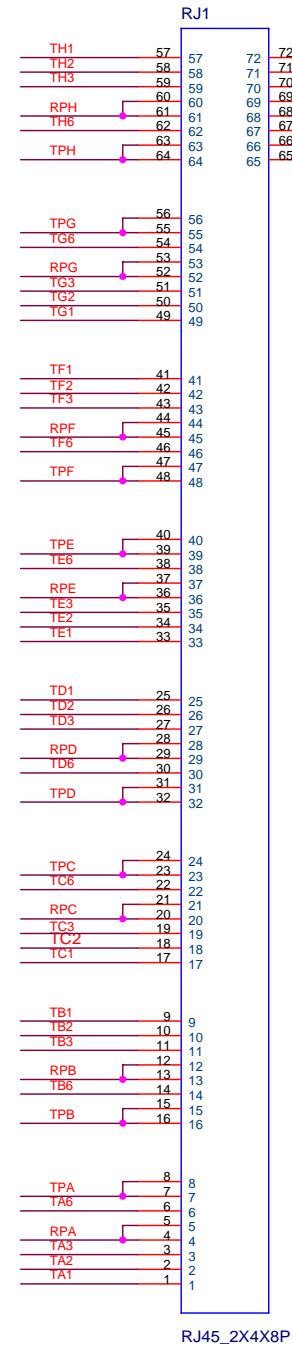

Title		
AC508 8PORTS SWITCH		
Size	Document Number	Rev
B	POWER SUPPLY	1.0
Date:	Thursday, August 15, 2002	Sheet 1 of 6

Title		
AC508 8PORTS SWITCH		
Size	Document Number	Rev
B	RESET	1.0
Date:	Tuesday, July 23, 2002	Sheet 2 of 6

Title		
AC508 8PORTS SWITCH		
Size	Document Number	Rev
B	MAC	1.0
Date:	Monday, November 30, 2009	Sheet 3 of 6

Title		
AC508 8PORTS SWITCH		
Size	Document Number	Rev
B	LED	1.0
Date:	Tuesday, July 23, 2002	Sheet 4 of 6

Title		
AC508 8PORTS SWITCH		
Size	Document Number	Rev
B	TX/RX Res	1.0
Date:	Wednesday, July 17, 2002	Sheet 5 of 6

Title		
AC508 8PORTS SWITCH		
Size	Document Number	Rev
B	UTP	1.0
Date:	Tuesday, July 23, 2002	Sheet 6 of 6