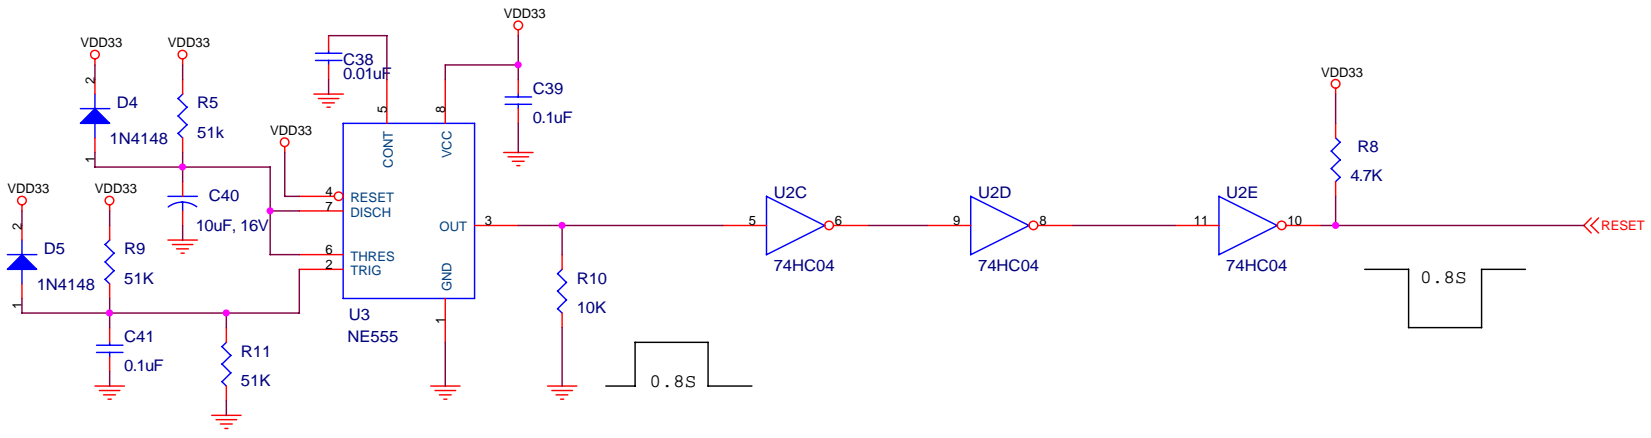

Title		
AC508 8PORTS SWITCH		
Size	Document Number	Rev
B	POWER SUPPLY	1.0
Date:	Thursday, August 15, 2002	Sheet 1 of 6

Title		
AC508 8PORTS SWITCH		
Size	Document Number	Rev
B	RESET	1.0
Date:	Tuesday, July 23, 2002	Sheet 2 of 6

Title		
AC508 8PORTS SWITCH		
Size	Document Number	Rev
B	MAC	1.0
Date:	Monday, November 30, 2009	Sheet 3 of 6

Title		
AC508 8PORTS SWITCH		
Size	Document Number	Rev
B	LED	1.0
Date:	Tuesday, July 23, 2002	Sheet 4 of 6

Title		
AC508 8PORTS SWITCH		
Size	Document Number	Rev
B	TX/RX Res	1.0
Date:	Wednesday, July 17, 2002	Sheet 5 of 6

Title		
AC508 8PORTS SWITCH		
Size	Document Number	Rev
B	UTP	1.0
Date:	Tuesday, July 23, 2002	Sheet 6 of 6