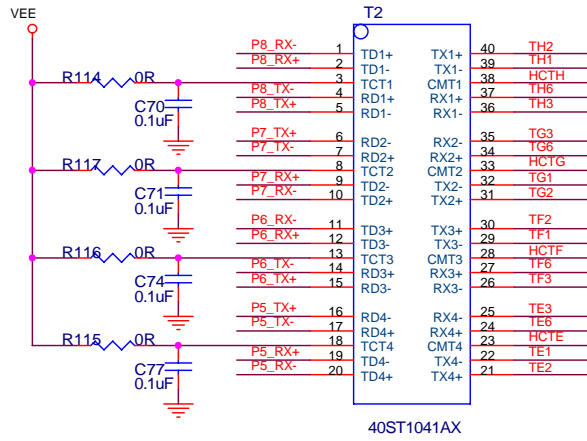

Title		
AC508 8PORTS SWITCH		
Size	Document Number	Rev
B	POWER SUPPLY	1.0
Date:	Thursday, August 15, 2002	Sheet 1 of 6

Title		
AC508 8PORTS SWITCH		
Size	Document Number	Rev
B	RESET	1.0
Date:	Tuesday, July 23, 2002	Sheet 2 of 6

Title		
AC508 8PORTS SWITCH		
Size	Document Number	Rev
B	MAC	1.0
Date:	Monday, November 30, 2009	Sheet 3 of 6

Title		
AC508 8PORTS SWITCH		
Size	Document Number	Rev
B	LED	1.0
Date:	Tuesday, July 23, 2002	Sheet 4 of 6

Title		
AC508 8PORTS SWITCH		
Size	Document Number	Rev
B	TX/RX Res	1.0
Date:	Wednesday, July 17, 2002	Sheet 5 of 6

Title		
AC508 8PORTS SWITCH		
Size	Document Number	Rev
B	UTP	1.0
Date:	Tuesday, July 23, 2002	Sheet 6 of 6