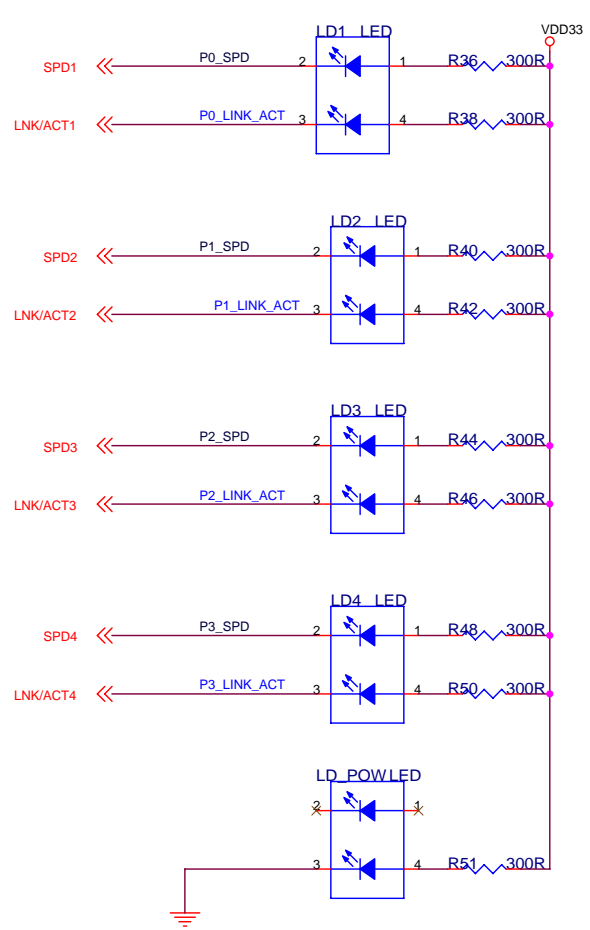

Title		
AC508 8PORTS SWITCH		
Size	Document Number	Rev
B	POWER SUPPLY	1.0
Date:	Thursday, August 15, 2002	Sheet 1 of 6

Title		
AC508 8PORTS SWITCH		
Size	Document Number	Rev
B	RESET	1.0
Date:	Tuesday, July 23, 2002	Sheet 2 of 6

Title		
AC508 8PORTS SWITCH		
Size	Document Number	Rev
B	MAC	1.0
Date:	Monday, November 30, 2009	Sheet 3 of 6

Title		
AC508 8PORTS SWITCH		
Size	Document Number	Rev
B	LED	1.0
Date:	Tuesday, July 23, 2002	Sheet 4 of 6

Title		
AC508 8PORTS SWITCH		
Size	Document Number	Rev
B	TX/RX Res	1.0
Date:	Wednesday, July 17, 2002	Sheet 5 of 6

Title		
AC508 8PORTS SWITCH		
Size	Document Number	Rev
B	UTP	1.0
Date:	Tuesday, July 23, 2002	Sheet 6 of 6