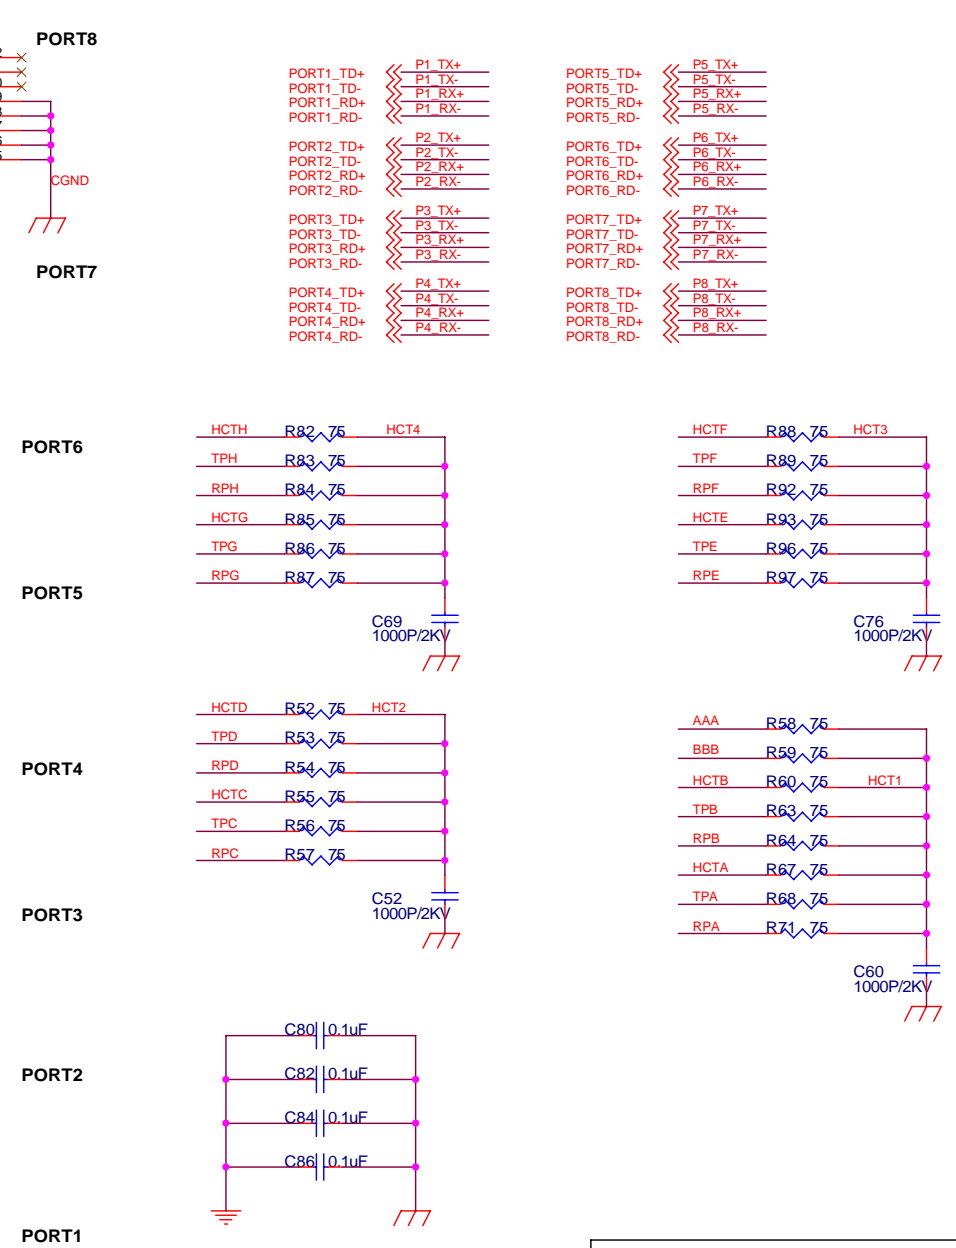

Title		
AC508 8PORTS SWITCH		
Size	Document Number	Rev
B	POWER SUPPLY	1.0
Date:	Thursday, August 15, 2002	Sheet 1 of 6

Title		
AC508 8PORTS SWITCH		
Size	Document Number	Rev
B	RESET	1.0
Date:	Tuesday, July 23, 2002	Sheet 2 of 6

Title		
AC508 8PORTS SWITCH		
Size	Document Number	Rev
B	MAC	1.0
Date:	Monday, November 30, 2009	Sheet 3 of 6

Title		
AC508 8PORTS SWITCH		
Size	Document Number	Rev
B	LED	1.0
Date:	Tuesday, July 23, 2002	Sheet 4 of 6

Title		
AC508 8PORTS SWITCH		
Size	Document Number	Rev
B	TX/RX Res	1.0
Date:	Wednesday, July 17, 2002	Sheet 5 of 6

Title		
AC508 8PORTS SWITCH		
Size	Document Number	Rev
B	UTP	1.0
Date:	Tuesday, July 23, 2002	Sheet 6 of 6