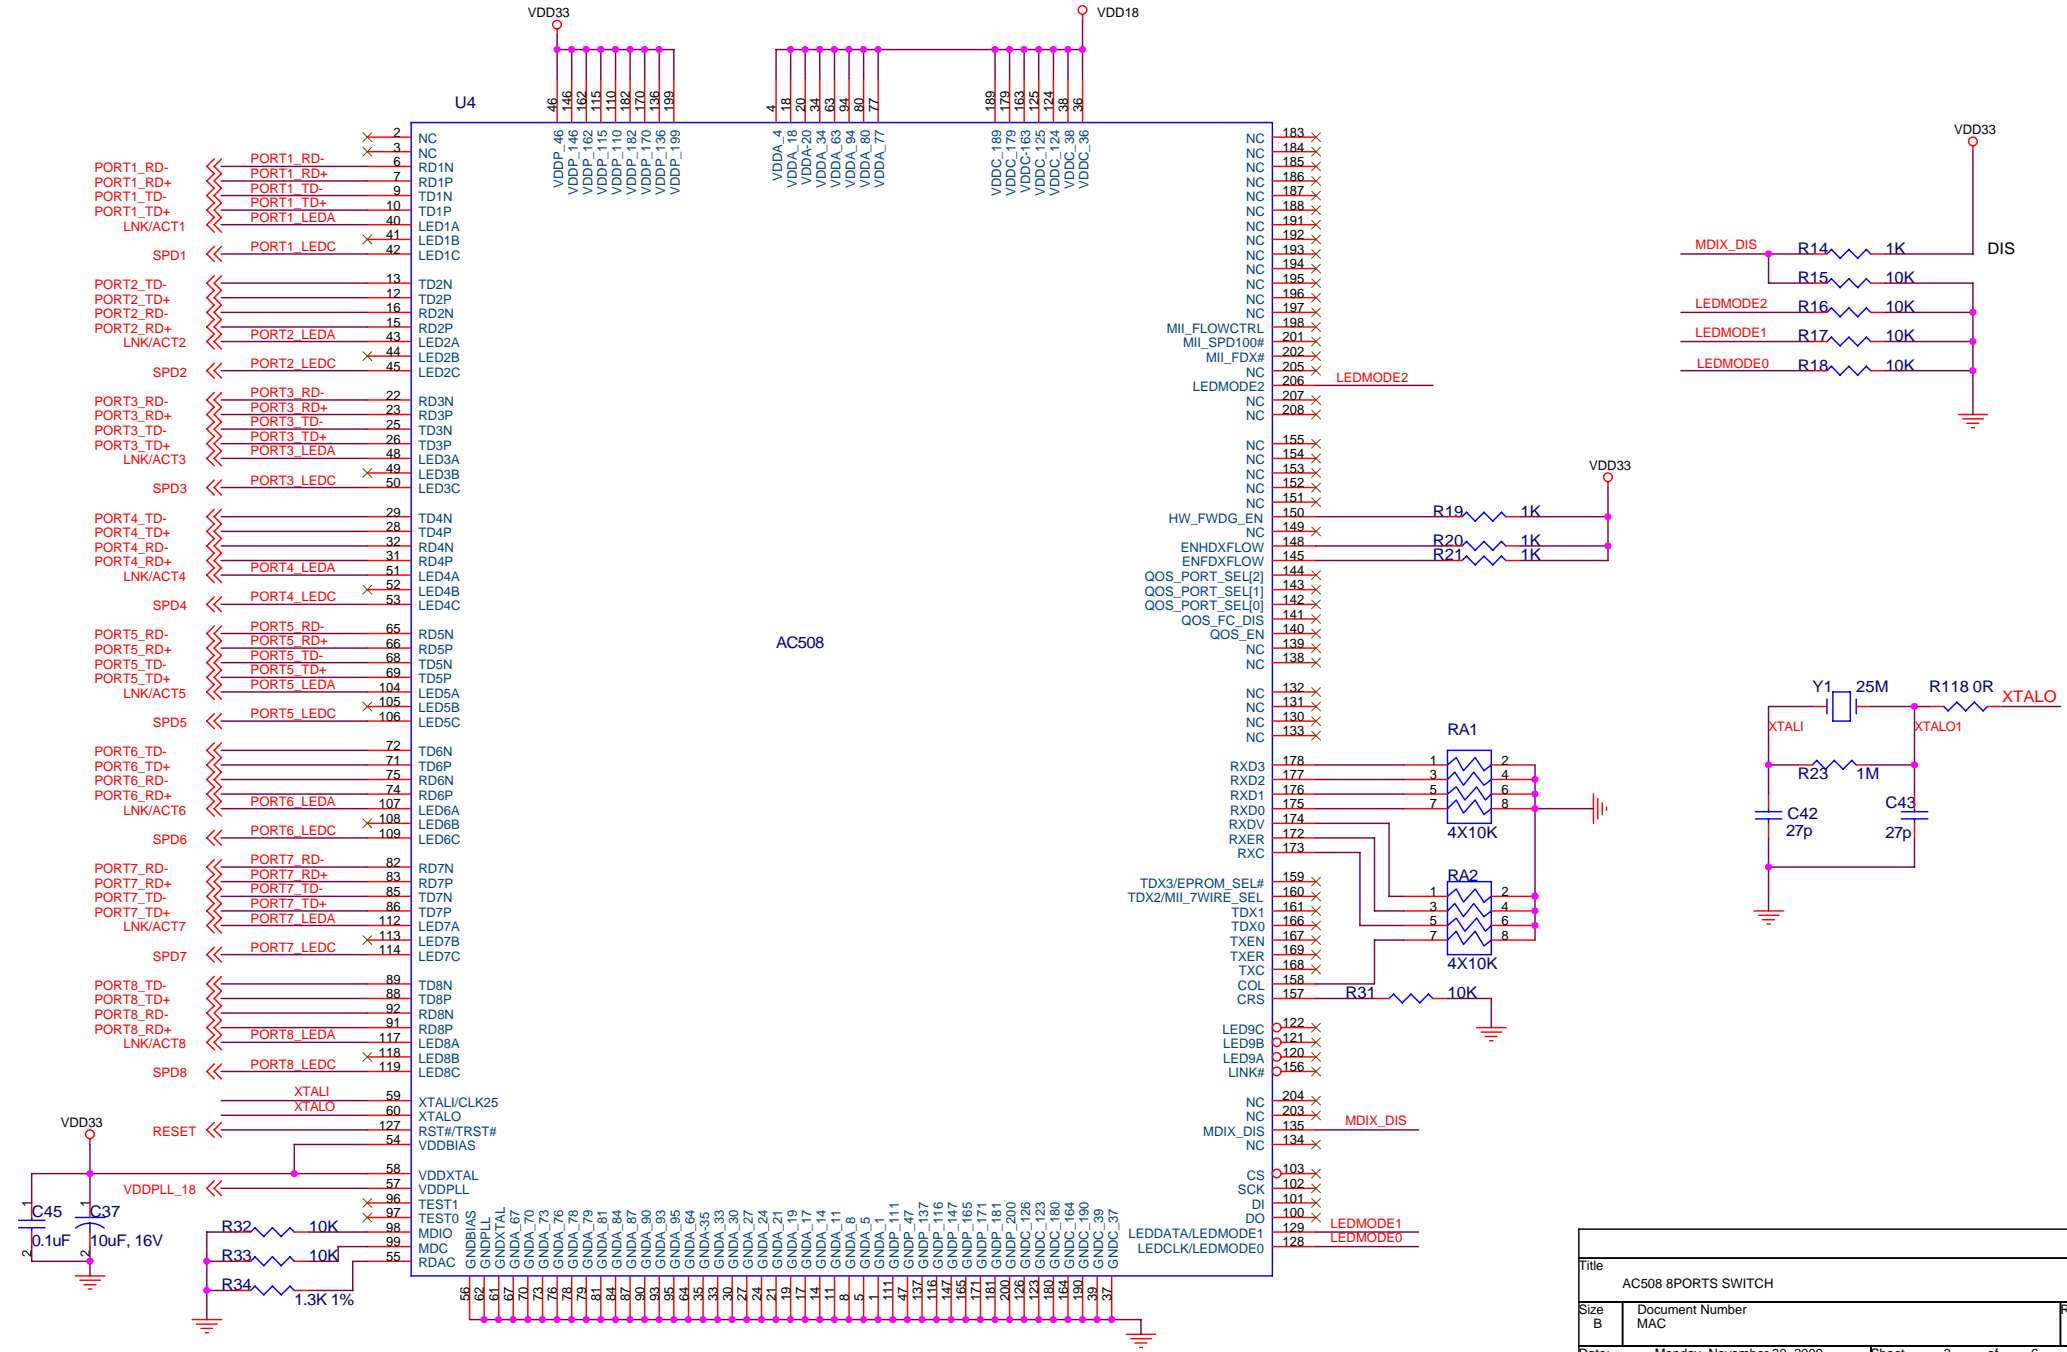

Title		
AC508 8PORTS SWITCH		
Size	Document Number	Rev
B	POWER SUPPLY	1.0
Date:	Thursday, August 15, 2002	Sheet 1 of 6

Title		
AC508 8PORTS SWITCH		
Size	Document Number	Rev
B	RESET	1.0
Date:	Tuesday, July 23, 2002	Sheet 2 of 6

Title		
AC508 8PORTS SWITCH		
Size	Document Number	Rev
B	MAC	1.0
Date:	Monday, November 30, 2009	Sheet 3 of 6

Title		
AC508 8PORTS SWITCH		
Size	Document Number	Rev
B	LED	1.0
Date:	Tuesday, July 23, 2002	Sheet 4 of 6

Title		
AC508 8PORTS SWITCH		
Size	Document Number	Rev
B	TX/RX Res	1.0
Date:	Wednesday, July 17, 2002	Sheet 5 of 6

Title		
AC508 8PORTS SWITCH		
Size	Document Number	Rev
B	UTP	1.0
Date:	Tuesday, July 23, 2002	Sheet 6 of 6