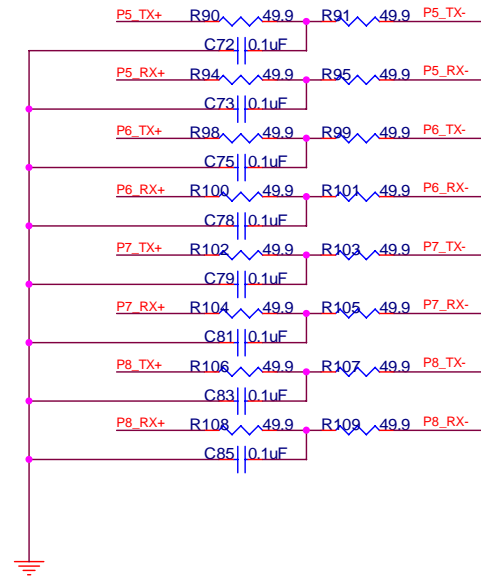

Title		
AC508 8PORTS SWITCH		
Size	Document Number	Rev
B	POWER SUPPLY	1.0
Date:	Thursday, August 15, 2002	Sheet 1 of 6

Title		
AC508 8PORTS SWITCH		
Size	Document Number	Rev
B	RESET	1.0
Date:	Tuesday, July 23, 2002	Sheet 2 of 6

Title		
AC508 8PORTS SWITCH		
Size	Document Number	Rev
B	MAC	1.0
Date:	Monday, November 30, 2009	Sheet 3 of 6

Title		
AC508 8PORTS SWITCH		
Size	Document Number	Rev
B	LED	1.0
Date:	Tuesday, July 23, 2002	Sheet 4 of 6

Title		
AC508 8PORTS SWITCH		
Size	Document Number	Rev
B	TX/RX Res	1.0
Date:	Wednesday, July 17, 2002	Sheet 5 of 6

Title		
AC508 8PORTS SWITCH		
Size	Document Number	Rev
B	UTP	1.0
Date:	Tuesday, July 23, 2002	Sheet 6 of 6