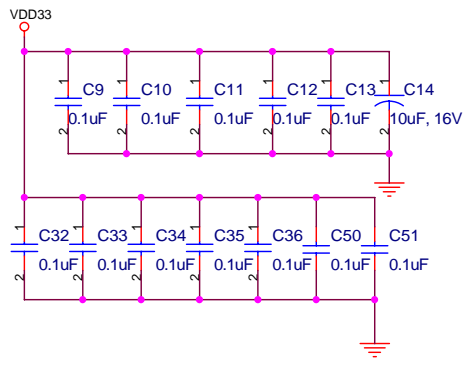

Title		
AC508 8PORTS SWITCH		
Size	Document Number	Rev
B	POWER SUPPLY	1.0
Date:	Thursday, August 15, 2002	Sheet 1 of 6

Title		
AC508 8PORTS SWITCH		
Size	Document Number	Rev
B	RESET	1.0
Date:	Tuesday, July 23, 2002	Sheet 2 of 6

Title		
AC508 8PORTS SWITCH		
Size	Document Number	Rev
B	MAC	1.0
Date:	Monday, November 30, 2009	Sheet 3 of 6

Title		
AC508 8PORTS SWITCH		
Size	Document Number	Rev
B	LED	1.0
Date:	Tuesday, July 23, 2002	Sheet 4 of 6

Title		
AC508 8PORTS SWITCH		
Size	Document Number	Rev
B	TX/RX Res	1.0
Date:	Wednesday, July 17, 2002	Sheet 5 of 6

Title		
AC508 8PORTS SWITCH		
Size	Document Number	Rev
B	UTP	1.0
Date:	Tuesday, July 23, 2002	Sheet 6 of 6