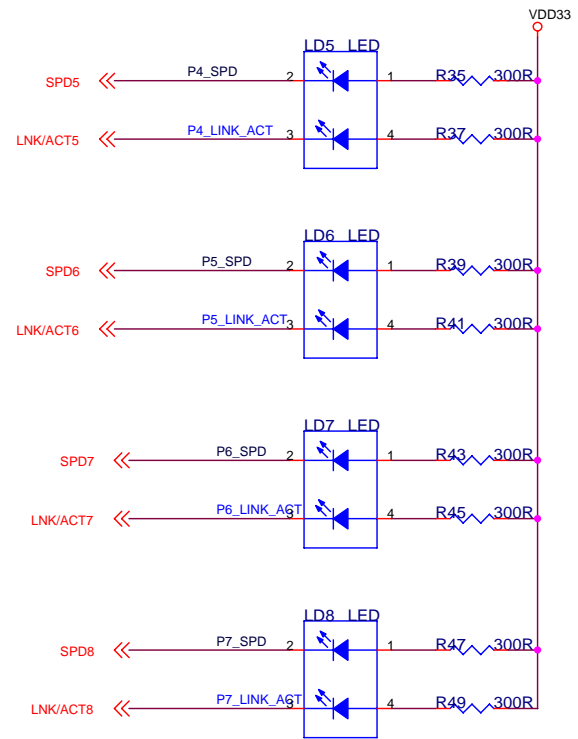

Title		
AC508 8PORTS SWITCH		
Size	Document Number	Rev
B	POWER SUPPLY	1.0
Date:	Thursday, August 15, 2002	Sheet 1 of 6

Title		
AC508 8PORTS SWITCH		
Size	Document Number	Rev
B	RESET	1.0
Date:	Tuesday, July 23, 2002	Sheet 2 of 6

Title		
AC508 8PORTS SWITCH		
Size	Document Number	Rev
B	MAC	1.0
Date:	Monday, November 30, 2009	Sheet 3 of 6

Title		
AC508 8PORTS SWITCH		
Size	Document Number	Rev
B	LED	1.0
Date:	Tuesday, July 23, 2002	Sheet 4 of 6

Title		
AC508 8PORTS SWITCH		
Size	Document Number	Rev
B	TX/RX Res	1.0
Date:	Wednesday, July 17, 2002	Sheet 5 of 6

Title		
AC508 8PORTS SWITCH		
Size	Document Number	Rev
B	UTP	1.0
Date:	Tuesday, July 23, 2002	Sheet 6 of 6