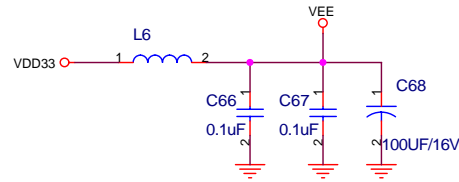

Title		
AC508 8PORTS SWITCH		
Size	Document Number	Rev
B	POWER SUPPLY	1.0
Date:	Thursday, August 15, 2002	Sheet 1 of 6

Title		
AC508 8PORTS SWITCH		
Size	Document Number	Rev
B	RESET	1.0
Date:	Tuesday, July 23, 2002	Sheet 2 of 6

Title		
AC508 8PORTS SWITCH		
Size	Document Number	Rev
B	MAC	1.0
Date:	Monday, November 30, 2009	Sheet 3 of 6

Title		
AC508 8PORTS SWITCH		
Size	Document Number	Rev
B	LED	1.0
Date:	Tuesday, July 23, 2002	Sheet 4 of 6

Title		
AC508 8PORTS SWITCH		
Size	Document Number	Rev
B	TX/RX Res	1.0
Date:	Wednesday, July 17, 2002	Sheet 5 of 6

Title		
AC508 8PORTS SWITCH		
Size	Document Number	Rev
B	UTP	1.0
Date:	Tuesday, July 23, 2002	Sheet 6 of 6