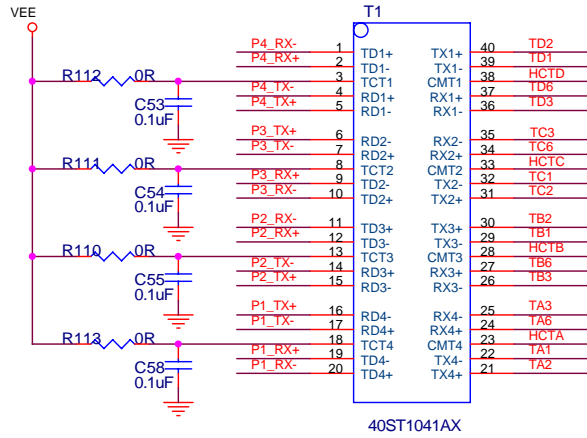

Title		
AC508 8PORTS SWITCH		
Size	Document Number	Rev
B	POWER SUPPLY	1.0
Date:	Thursday, August 15, 2002	Sheet 1 of 6

Title		
AC508 8PORTS SWITCH		
Size	Document Number	Rev
B	RESET	1.0
Date:	Tuesday, July 23, 2002	Sheet 2 of 6

Title		
AC508 8PORTS SWITCH		
Size	Document Number	Rev
B	MAC	1.0
Date:	Monday, November 30, 2009	Sheet 3 of 6

Title		
AC508 8PORTS SWITCH		
Size	Document Number	Rev
B	LED	1.0
Date:	Tuesday, July 23, 2002	Sheet 4 of 6

Title		
AC508 8PORTS SWITCH		
Size	Document Number	Rev
B	TX/RX Res	1.0
Date:	Wednesday, July 17, 2002	Sheet 5 of 6

Title		
AC508 8PORTS SWITCH		
Size	Document Number	Rev
B	UTP	1.0
Date:	Tuesday, July 23, 2002	Sheet 6 of 6