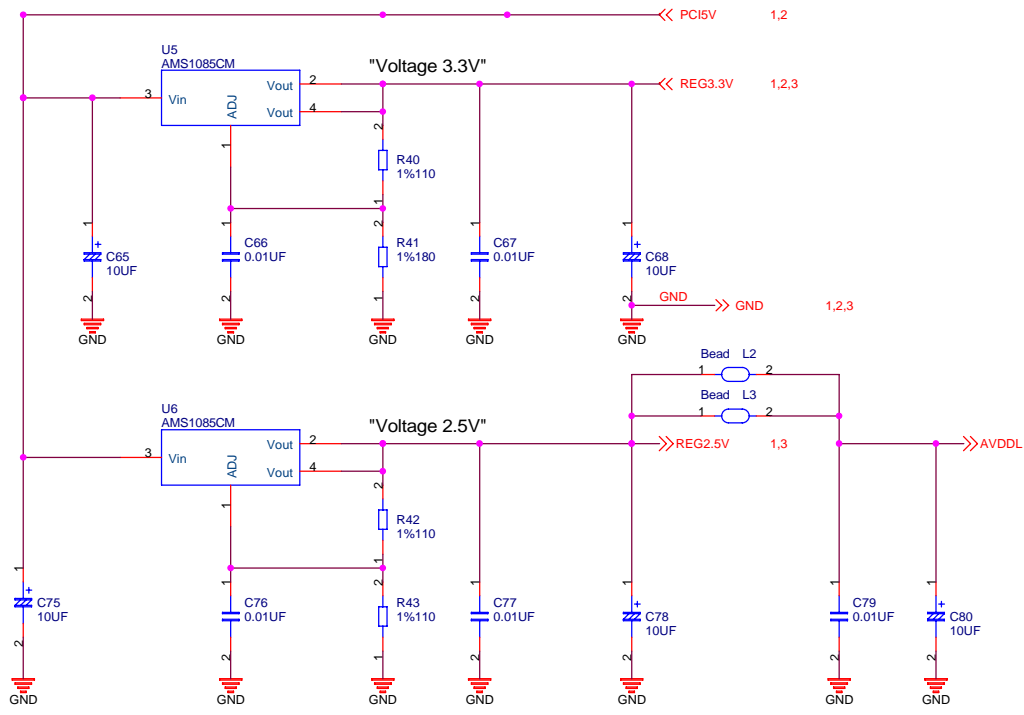

10/100/1000 ETHERNET PCI CARD 32 BIT			
Title TP-LINK TG3220 (2.0)			
Size B	Document Number PMD+EEPROM	Rev 2.0	
Date: Tuesday, August 27, 2002	Sheet 3	of 4	

10/100/1000 ETHERNET PCI CARD 32 BIT			
Title TP-LINK TG3220 (2.0)			
Size Custom	Document Number POWER PART	Rev 2.0	
Date: Tuesday, August 27, 2002	Sheet 4	of 4	