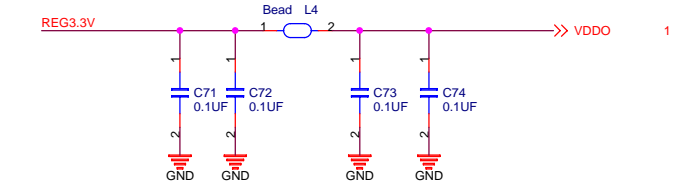

10/100/1000 ETHERNET PCI CARD 32 BIT			
Title TP-LINK TG3220 (2.0)			
Size B	Document Number PMD+EEPROM	Rev 2.0	
Date: Tuesday, August 27, 2002	Sheet 3	of 4	

10/100/1000 ETHERNET PCI CARD 32 BIT			
Title TP-LINK TG3220 (2.0)			
Size Custom	Document Number POWER PART	Rev 2.0	
Date: Tuesday, August 27, 2002	Sheet 4	of 4	