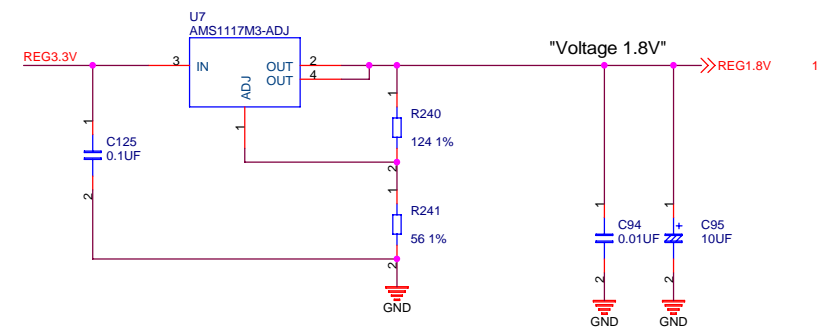

10/100/1000 ETHERNET PCI CARD 32 BIT			
Title TP-LINK TG3220 (2.0)			
Size B	Document Number PMD+EEPROM	Rev 2.0	
Date: Tuesday, August 27, 2002	Sheet 3	of 4	

10/100/1000 ETHERNET PCI CARD 32 BIT			
Title TP-LINK TG3220 (2.0)			
Size Custom	Document Number POWER PART	Rev 2.0	
Date: Tuesday, August 27, 2002	Sheet 4	of 4	