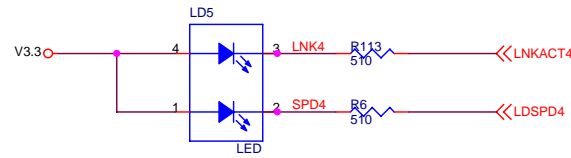

ADM6999 MAIN

HARDWARE SETTING

ADM6999 8TP

MERCURY		
Title		
MAIN&RESET		
Size	Document Number	Rev
	S108M	5.0
Date:	Monday, November 30, 2009	Sheet 1 of 4

MERCURY		
Title LED		
Size	Document Number S108M	Rev 5.0
Date:	Monday, November 30, 2009	Sheet 2 of 4

MERCURY	
Title POWER	
Size	Document Number S108M
Date: Monday, November 30, 2009	Rev 5.0
Sheet 3 of 4	1

AUTO MDIX

MERCURY			
Title RJ45			
Size	Document Number	S108M	
Date:	Monday, November 30, 2009	Sheet	4 of 4
		Rev	5.0