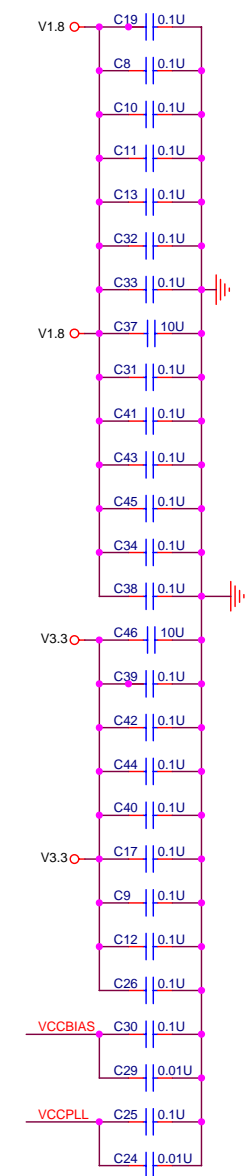

ADM6999 MAIN

HARDWARE SETTING

ADM6999 8TP

MERCURY		
Title		
MAIN&RESET		
Size	Document Number	Rev
	S108M	5.0
Date:	Monday, November 30, 2009	Sheet 1 of 4

MERCURY		
Title LED		
Size	Document Number S108M	Rev 5.0
Date:	Monday, November 30, 2009	Sheet 2 of 4

MERCURY	
Title POWER	
Size	Document Number S108M
Date: Monday, November 30, 2009	Rev 5.0
Sheet 3 of 4	1

AUTO MDIX

MERCURY			
Title RJ45			
Size	Document Number	S108M	
Date:	Monday, November 30, 2009	Sheet	4 of 4
		Rev	5.0