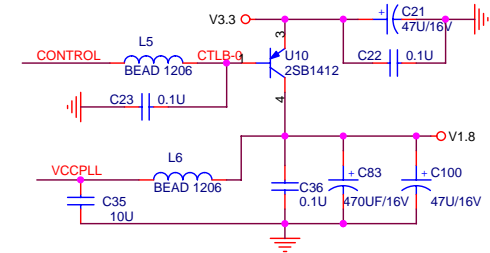

ADM6999 MAIN

HARDWARE SETTING

ADM6999 8TP

MERCURY		
Title		
MAIN&RESET		
Size	Document Number	Rev
	S108M	5.0
Date:	Monday, November 30, 2009	Sheet 1 of 4

MERCURY		
Title LED		
Size	Document Number S108M	Rev 5.0
Date:	Monday, November 30, 2009	Sheet 2 of 4

MERCURY	
Title POWER	
Size	Document Number S108M
Date: Monday, November 30, 2009	Rev 5.0
Sheet 3 of 4	1

AUTO MDIX

MERCURY			
Title RJ45			
Size	Document Number	S108M	
Date:	Monday, November 30, 2009	Sheet	4 of 4
		Rev	5.0