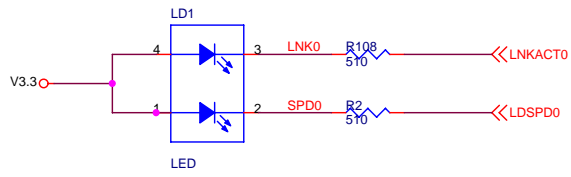

ADM6999 MAIN

HARDWARE SETTING

ADM6999 8TP

MERCURY		
Title		
MAIN&RESET		
Size	Document Number	Rev
	S108M	5.0
Date:	Monday, November 30, 2009	Sheet 1 of 4

MERCURY		
Title LED		
Size	Document Number S108M	Rev 5.0
Date:	Monday, November 30, 2009	Sheet 2 of 4

MERCURY	
Title POWER	
Size	Document Number S108M
Date: Monday, November 30, 2009	Rev 5.0
Sheet 3 of 4	1

AUTO MDIX

MERCURY			
Title RJ45			
Size	Document Number	S108M	
Date:	Monday, November 30, 2009	Sheet	4 of 4
		Rev	5.0