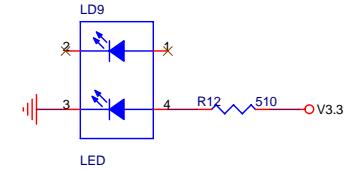

ADM6999 MAIN

HARDWARE SETTING

ADM6999 8TP

MERCURY		
Title		
MAIN&RESET		
Size	Document Number	Rev
	S108M	5.0
Date:	Monday, November 30, 2009	Sheet 1 of 4

MERCURY		
Title LED		
Size	Document Number S108M	Rev 5.0
Date:	Monday, November 30, 2009	Sheet 2 of 4

MERCURY	
Title POWER	
Size	Document Number S108M
Date: Monday, November 30, 2009	Rev 5.0
Sheet 3 of 4	1

AUTO MDIX

MERCURY			
Title RJ45			
Size	Document Number	S108M	
Date:	Monday, November 30, 2009	Sheet	4 of 4
		Rev	5.0