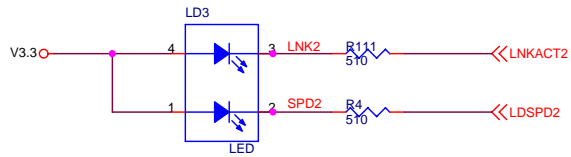

ADM6999 MAIN

HARDWARE SETTING

ADM6999 8TP

MERCURY		
Title		
MAIN&RESET		
Size	Document Number	Rev
	S108M	5.0
Date:	Monday, November 30, 2009	Sheet 1 of 4

MERCURY		
Title LED		
Size	Document Number S108M	Rev 5.0
Date:	Monday, November 30, 2009	Sheet 2 of 4

MERCURY	
Title POWER	
Size	Document Number S108M
Date: Monday, November 30, 2009	Rev 5.0
Sheet 3 of 4	1

AUTO MDIX

MERCURY			
Title RJ45			
Size	Document Number	S108M	
Date:	Monday, November 30, 2009	Sheet	4 of 4
		Rev	5.0