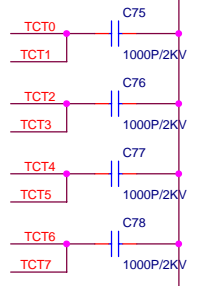

ADM6999 MAIN

HARDWARE SETTING

ADM6999 8TP

MERCURY		
Title		
MAIN&RESET		
Size	Document Number	Rev
	S108M	5.0
Date:	Monday, November 30, 2009	Sheet 1 of 4

MERCURY		
Title LED		
Size	Document Number S108M	Rev 5.0
Date:	Monday, November 30, 2009	Sheet 2 of 4

MERCURY	
Title POWER	
Size	Document Number S108M
Date: Monday, November 30, 2009	Rev 5.0
Sheet 3 of 4	1

AUTO MDIX

MERCURY			
Title RJ45			
Size	Document Number	S108M	
Date:	Monday, November 30, 2009	Sheet	4 of 4
		Rev	5.0