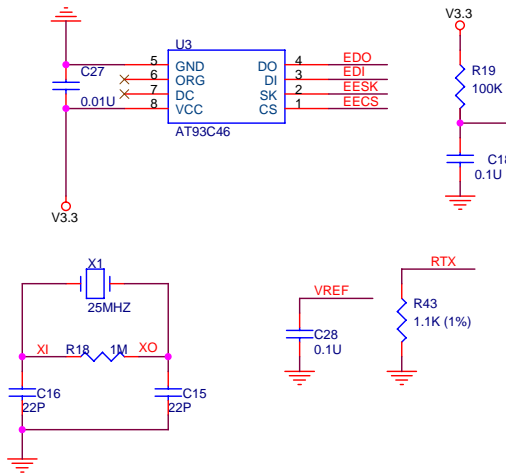

ADM6999 MAIN

HARDWARE SETTING

ADM6999 8TP

MERCURY		
Title		
MAIN&RESET		
Size	Document Number	Rev
	S108M	5.0
Date:	Monday, November 30, 2009	Sheet 1 of 4

MERCURY		
Title LED		
Size	Document Number S108M	Rev 5.0
Date:	Monday, November 30, 2009	Sheet 2 of 4

MERCURY	
Title POWER	
Size	Document Number S108M
Date: Monday, November 30, 2009	Rev 5.0
Sheet 3 of 4	1

AUTO MDIX

MERCURY			
Title RJ45			
Size	Document Number	S108M	
Date:	Monday, November 30, 2009	Sheet	4 of 4
		Rev	5.0