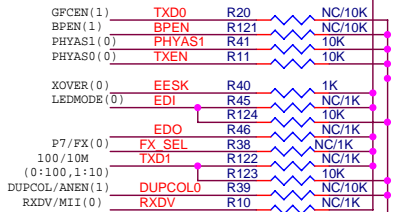

ADM6999 MAIN

HARDWARE SETTING

ADM6999 8TP

MERCURY		
Title		
MAIN&RESET		
Size	Document Number	Rev
	S108M	5.0
Date:	Monday, November 30, 2009	Sheet 1 of 4

MERCURY		
Title LED		
Size	Document Number S108M	Rev 5.0
Date:	Monday, November 30, 2009	Sheet 2 of 4

MERCURY	
Title POWER	
Size	Document Number S108M
Date: Monday, November 30, 2009	Rev 5.0
Sheet 3 of 4	1

AUTO MDIX

MERCURY			
Title RJ45			
Size	Document Number	S108M	
Date:	Monday, November 30, 2009	Sheet	4 of 4
		Rev	5.0