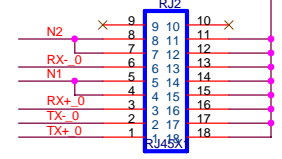

ADM6999 MAIN

HARDWARE SETTING

ADM6999 8TP

MERCURY		
Title		
MAIN&RESET		
Size	Document Number	Rev
	S108M	5.0
Date:	Monday, November 30, 2009	Sheet 1 of 4

MERCURY		
Title LED		
Size	Document Number S108M	Rev 5.0
Date:	Monday, November 30, 2009	Sheet 2 of 4

MERCURY	
Title POWER	
Size	Document Number S108M
Date: Monday, November 30, 2009	Rev 5.0
Sheet 3 of 4	1

AUTO MDIX

MERCURY			
Title RJ45			
Size	Document Number	S108M	
Date:	Monday, November 30, 2009	Sheet	4 of 4
		Rev	5.0