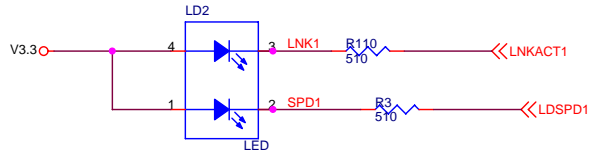

ADM6999 MAIN

HARDWARE SETTING

ADM6999 8TP

MERCURY		
Title		
MAIN&RESET		
Size	Document Number	Rev
	S108M	5.0
Date:	Monday, November 30, 2009	Sheet 1 of 4

MERCURY		
Title LED		
Size	Document Number S108M	Rev 5.0
Date:	Monday, November 30, 2009	Sheet 2 of 4

MERCURY	
Title POWER	
Size	Document Number S108M
Date: Monday, November 30, 2009	Rev 5.0
Sheet 3 of 4	1

AUTO MDIX

MERCURY			
Title RJ45			
Size	Document Number	S108M	
Date:	Monday, November 30, 2009	Sheet	4 of 4
		Rev	5.0