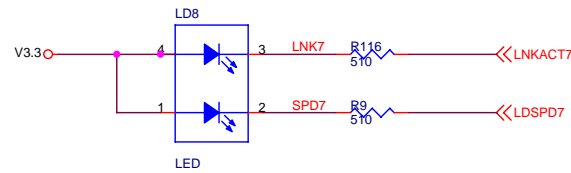

ADM6999 MAIN

HARDWARE SETTING

ADM6999 8TP

MERCURY		
Title		
MAIN&RESET		
Size	Document Number	Rev
	S108M	5.0
Date:	Monday, November 30, 2009	Sheet 1 of 4

MERCURY		
Title LED		
Size	Document Number S108M	Rev 5.0
Date:	Monday, November 30, 2009	Sheet 2 of 4

MERCURY	
Title POWER	
Size	Document Number S108M
Date: Monday, November 30, 2009	Rev 5.0
Sheet 3 of 4	1

AUTO MDIX

MERCURY			
Title RJ45			
Size	Document Number	S108M	
Date:	Monday, November 30, 2009	Sheet	4 of 4
		Rev	5.0