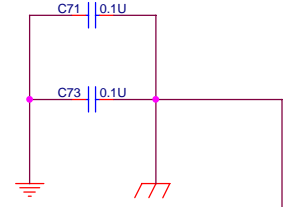

ADM6999 MAIN

HARDWARE SETTING

ADM6999 8TP

MERCURY		
Title		
MAIN&RESET		
Size	Document Number	Rev
	S108M	5.0
Date:	Monday, November 30, 2009	Sheet 1 of 4

MERCURY		
Title LED		
Size	Document Number S108M	Rev 5.0
Date:	Monday, November 30, 2009	Sheet 2 of 4

MERCURY	
Title POWER	
Size	Document Number S108M
Date: Monday, November 30, 2009	Rev 5.0
Sheet 3 of 4	1

AUTO MDIX

MERCURY			
Title RJ45			
Size	Document Number	S108M	
Date:	Monday, November 30, 2009	Sheet	4 of 4
		Rev	5.0