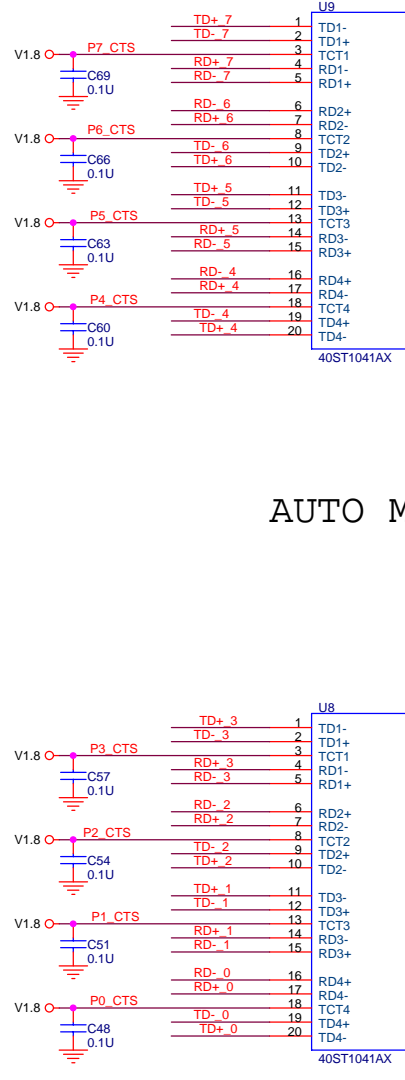

ADM6999 MAIN

HARDWARE SETTING

ADM6999 8TP

MERCURY		
Title		
MAIN&RESET		
Size	Document Number	Rev
	S108M	5.0
Date:	Monday, November 30, 2009	Sheet 1 of 4

MERCURY		
Title LED		
Size	Document Number S108M	Rev 5.0
Date:	Monday, November 30, 2009	Sheet 2 of 4

MERCURY	
Title POWER	
Size	Document Number S108M
Date: Monday, November 30, 2009	Rev 5.0
Sheet 3 of 4	1

AUTO MDIX

MERCURY			
Title RJ45			
Size	Document Number	S108M	
Date:	Monday, November 30, 2009	Sheet	4 of 4
		Rev	5.0