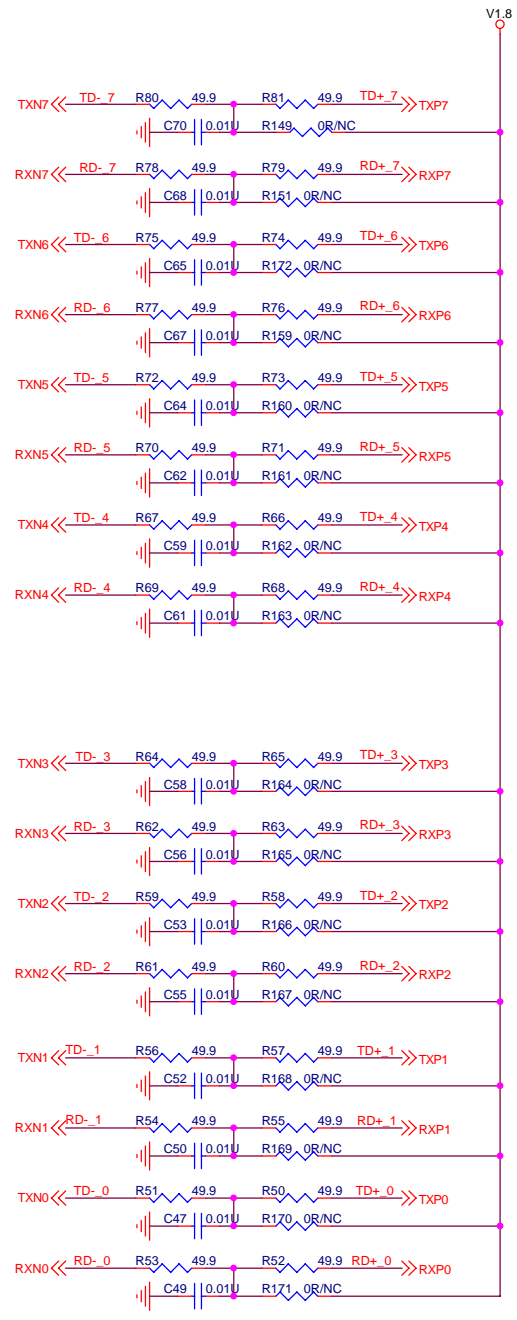

ADM6999 MAIN

HARDWARE SETTING

ADM6999 8TP

MERCURY		
Title		
MAIN&RESET		
Size	Document Number	Rev
	S108M	5.0
Date:	Monday, November 30, 2009	Sheet 1 of 4

MERCURY		
Title LED		
Size	Document Number S108M	Rev 5.0
Date:	Monday, November 30, 2009	Sheet 2 of 4

MERCURY	
Title POWER	
Size	Document Number S108M
Date: Monday, November 30, 2009	Rev 5.0
Sheet 3 of 4	1

AUTO MDIX

MERCURY			
Title RJ45			
Size	Document Number	S108M	
Date:	Monday, November 30, 2009	Sheet	4 of 4
		Rev	5.0