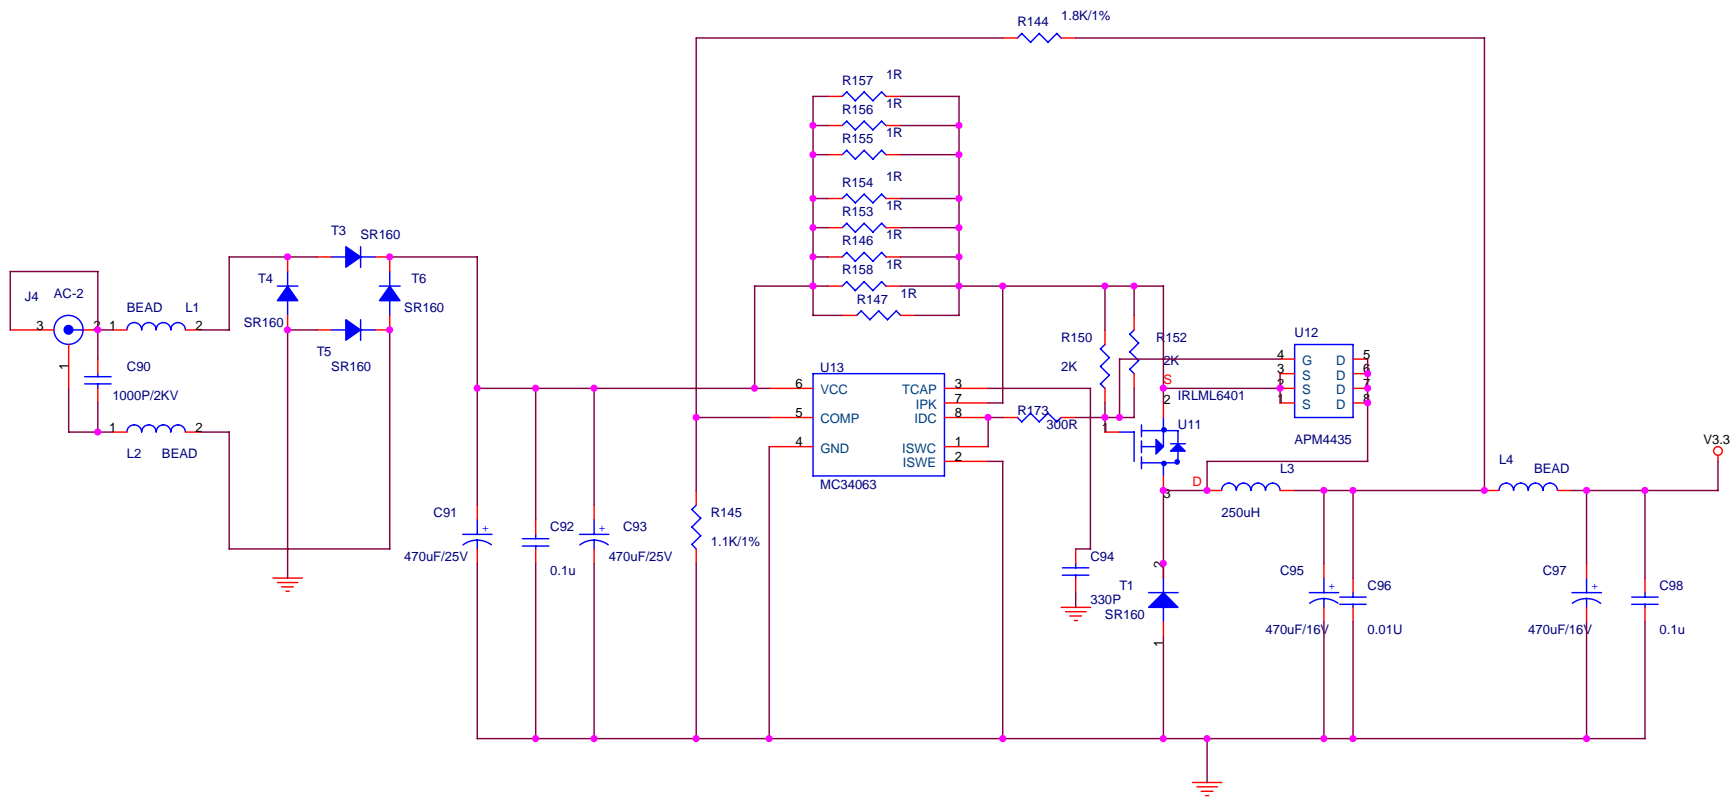

ADM6999 MAIN

HARDWARE SETTING

ADM6999 8TP

MERCURY		
Title		
MAIN&RESET		
Size	Document Number	Rev
	S108M	5.0
Date:	Monday, November 30, 2009	Sheet 1 of 4

MERCURY		
Title LED		
Size	Document Number S108M	Rev 5.0
Date:	Monday, November 30, 2009	Sheet 2 of 4

MERCURY	
Title POWER	
Size	Document Number S108M
Date: Monday, November 30, 2009	Rev 5.0
Sheet 3 of 4	1

AUTO MDIX

MERCURY			
Title RJ45			
Size	Document Number	S108M	
Date:	Monday, November 30, 2009	Sheet	4 of 4
		Rev	5.0