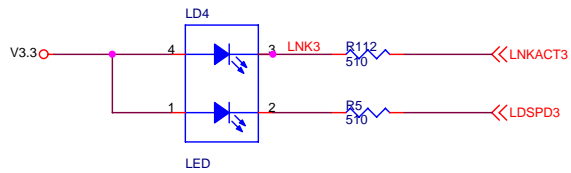

ADM6999 MAIN

HARDWARE SETTING

ADM6999 8TP

MERCURY		
Title		
MAIN&RESET		
Size	Document Number	Rev
	S108M	5.0
Date:	Monday, November 30, 2009	Sheet 1 of 4

MERCURY		
Title LED		
Size	Document Number S108M	Rev 5.0
Date:	Monday, November 30, 2009	Sheet 2 of 4

MERCURY	
Title POWER	
Size	Document Number S108M
Date: Monday, November 30, 2009	Rev 5.0
Sheet 3 of 4	1

AUTO MDIX

MERCURY			
Title RJ45			
Size	Document Number	S108M	
Date:	Monday, November 30, 2009	Sheet	4 of 4
		Rev	5.0