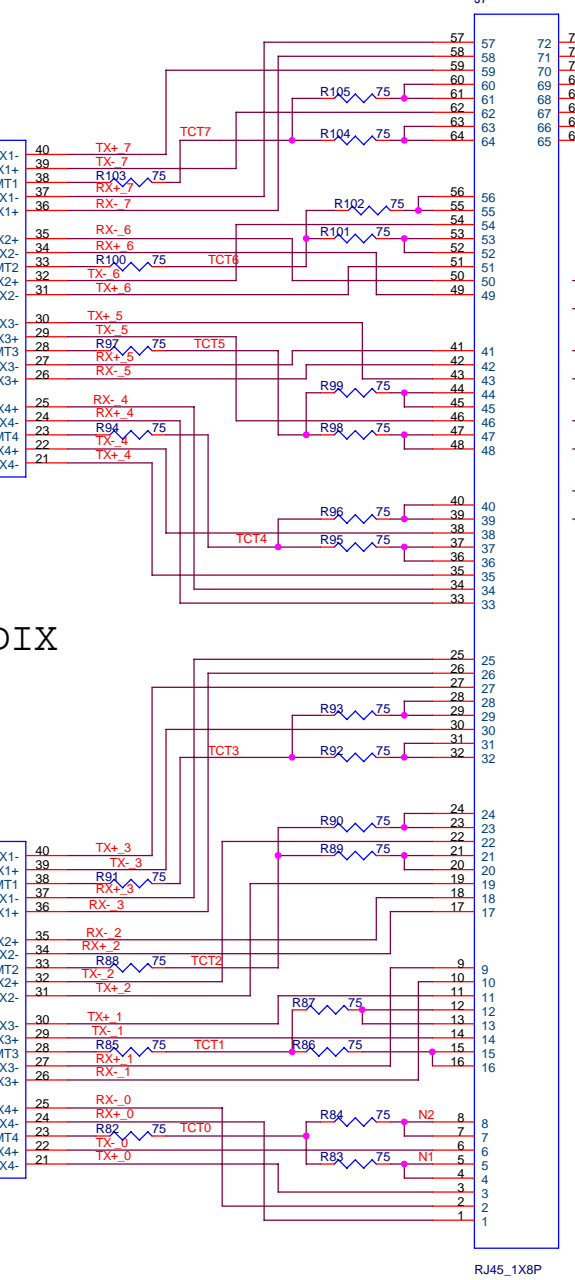

ADM6999 MAIN

HARDWARE SETTING

ADM6999 8TP

MERCURY		
Title		
MAIN&RESET		
Size	Document Number	Rev
	S108M	5.0
Date:	Monday, November 30, 2009	Sheet 1 of 4

MERCURY		
Title LED		
Size	Document Number S108M	Rev 5.0
Date:	Monday, November 30, 2009	Sheet 2 of 4

MERCURY	
Title POWER	
Size	Document Number S108M
Date: Monday, November 30, 2009	Rev 5.0
Sheet 3 of 4	1

AUTO MDIX

MERCURY			
Title RJ45			
Size	Document Number	S108M	
Date:	Monday, November 30, 2009	Sheet	4 of 4
		Rev	5.0