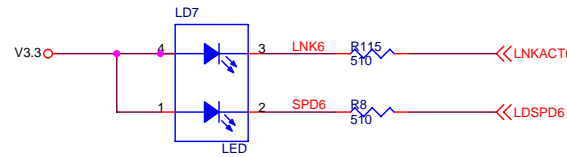

ADM6999 MAIN

HARDWARE SETTING

ADM6999 8TP

MERCURY		
Title		
MAIN&RESET		
Size	Document Number	Rev
	S108M	5.0
Date:	Monday, November 30, 2009	Sheet 1 of 4

MERCURY		
Title LED		
Size	Document Number S108M	Rev 5.0
Date:	Monday, November 30, 2009	Sheet 2 of 4

MERCURY	
Title POWER	
Size	Document Number S108M
Date: Monday, November 30, 2009	Rev 5.0
Sheet 3 of 4	1

AUTO MDIX

MERCURY			
Title RJ45			
Size	Document Number	S108M	
Date:	Monday, November 30, 2009	Sheet	4 of 4
		Rev	5.0