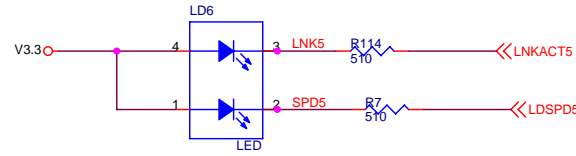

ADM6999 MAIN

HARDWARE SETTING

ADM6999 8TP

MERCURY		
Title		
MAIN&RESET		
Size	Document Number	Rev
	S108M	5.0
Date:	Monday, November 30, 2009	Sheet 1 of 4

MERCURY		
Title LED		
Size	Document Number S108M	Rev 5.0
Date:	Monday, November 30, 2009	Sheet 2 of 4

MERCURY	
Title POWER	
Size	Document Number S108M
Date: Monday, November 30, 2009	Rev 5.0
Sheet 3 of 4	1

AUTO MDIX

MERCURY			
Title RJ45			
Size	Document Number	S108M	
Date:	Monday, November 30, 2009	Sheet	4 of 4
		Rev	5.0