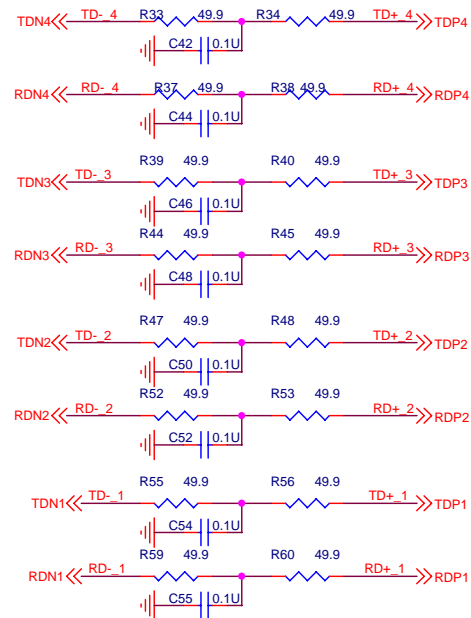

TP-Link TECHNOLOGIES CO., LTD		
Title	MAC	
Size	Document Number	Rev
B	TL-SF1005M	4.0
Date:	Monday, November 30, 2009	Sheet 1 of 3

Power

LED

TP-Link TECHNOLOGIES CO., LTD		
Title PWR-LED		
Size A	Document Number TL-SF1005M	Rev 4.0
Date: Monday, November 30, 2009	Sheet 2	of 3

AUTO MDIX

TP-Link TECHNOLOGIES CO., LTD		
Title	RJ45	
Size	Document Number	Rev
B	TL-SF1005M	4.0
Date:	Monday, November 30, 2009	Sheet 3 of 3