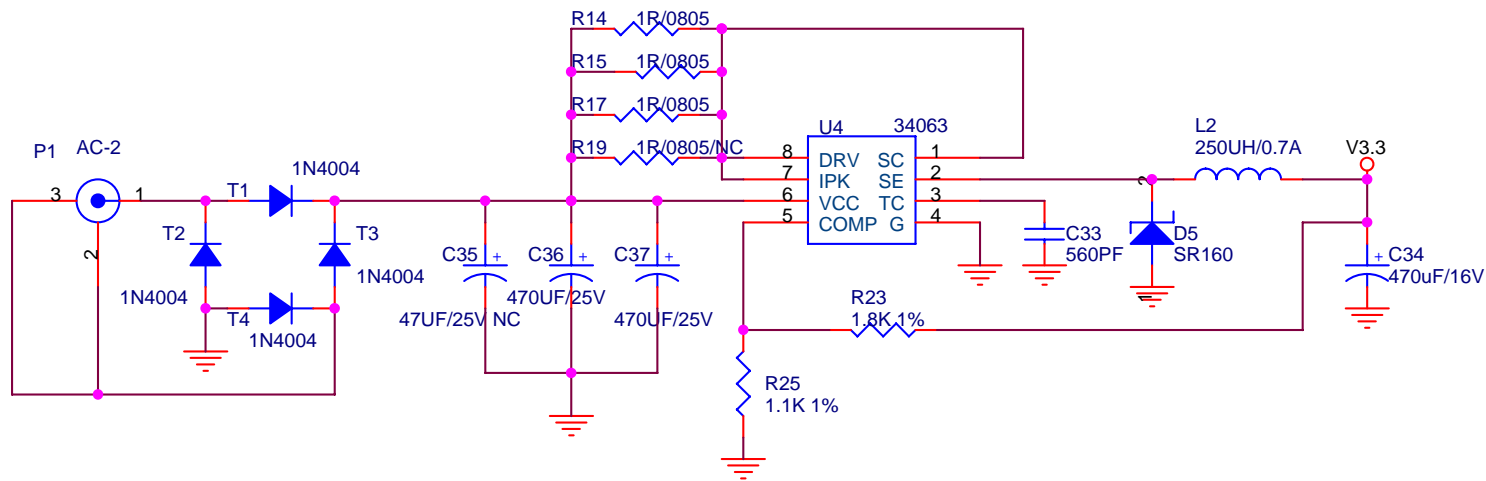

TP-Link TECHNOLOGIES CO., LTD		
Title	MAC	
Size	Document Number	Rev
B	TL-SF1005M	4.0
Date:	Monday, November 30, 2009	Sheet 1 of 3

Power

LED

TP-Link TECHNOLOGIES CO., LTD		
Title PWR-LED		
Size A	Document Number TL-SF1005M	Rev 4.0
Date: Monday, November 30, 2009	Sheet 2	of 3

AUTO MDIX

TP-Link TECHNOLOGIES CO., LTD		
Title	RJ45	
Size	Document Number	Rev
B	TL-SF1005M	4.0
Date:	Monday, November 30, 2009	Sheet 3 of 3