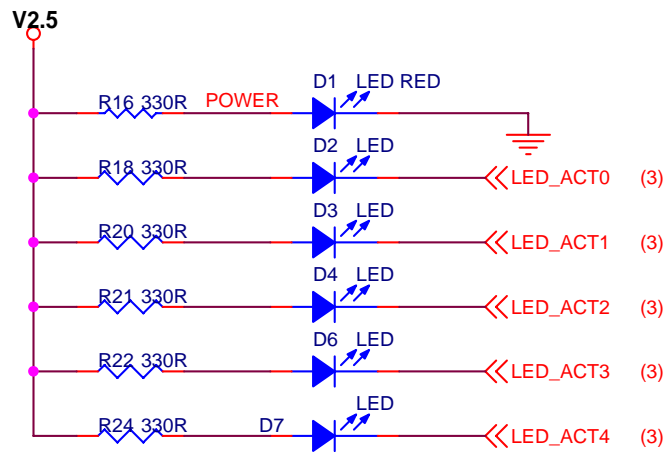

TP-Link TECHNOLOGIES CO., LTD		
Title	MAC	
Size	Document Number	Rev
B	TL-SF1005M	4.0
Date:	Monday, November 30, 2009	Sheet 1 of 3

Power

LED

TP-Link TECHNOLOGIES CO., LTD		
Title PWR-LED		
Size A	Document Number TL-SF1005M	Rev 4.0
Date: Monday, November 30, 2009	Sheet 2	of 3

AUTO MDIX

TP-Link TECHNOLOGIES CO., LTD		
Title	RJ45	
Size	Document Number	Rev
B	TL-SF1005M	4.0
Date:	Monday, November 30, 2009	Sheet 3 of 3