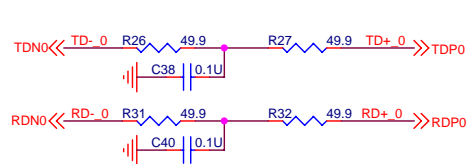

TP-Link TECHNOLOGIES CO., LTD		
Title	MAC	
Size	Document Number	Rev
B	TL-SF1005M	4.0
Date:	Monday, November 30, 2009	Sheet 1 of 3

Power

LED

TP-Link TECHNOLOGIES CO., LTD		
Title PWR-LED		
Size A	Document Number TL-SF1005M	Rev 4.0
Date: Monday, November 30, 2009	Sheet 2	of 3