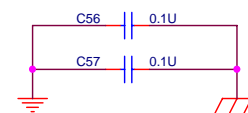

TP-Link TECHNOLOGIES CO., LTD		
Title	MAC	
Size	Document Number	Rev
B	TL-SF1005M	4.0
Date:	Monday, November 30, 2009	Sheet 1 of 3

Power

LED

TP-Link TECHNOLOGIES CO., LTD		
Title PWR-LED		
Size A	Document Number TL-SF1005M	Rev 4.0
Date: Monday, November 30, 2009	Sheet 2	of 3