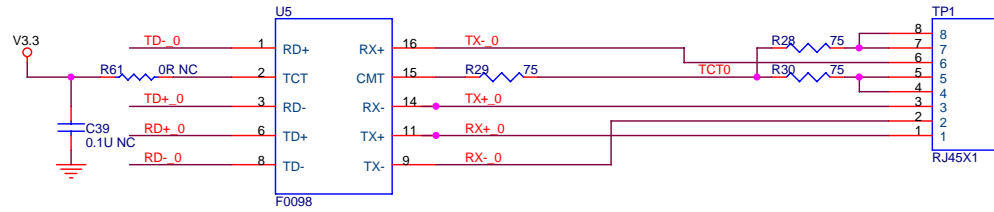

TP-Link TECHNOLOGIES CO., LTD		
Title	MAC	
Size	Document Number	Rev
B	TL-SF1005M	4.0
Date:	Monday, November 30, 2009	Sheet 1 of 3

Power

LED

TP-Link TECHNOLOGIES CO., LTD		
Title PWR-LED		
Size A	Document Number TL-SF1005M	Rev 4.0
Date: Monday, November 30, 2009	Sheet 2	of 3

AUTO MDIX

TP-Link TECHNOLOGIES CO., LTD		
Title	RJ45	
Size	Document Number	Rev
B	TL-SF1005M	4.0
Date:	Monday, November 30, 2009	Sheet 3 of 3