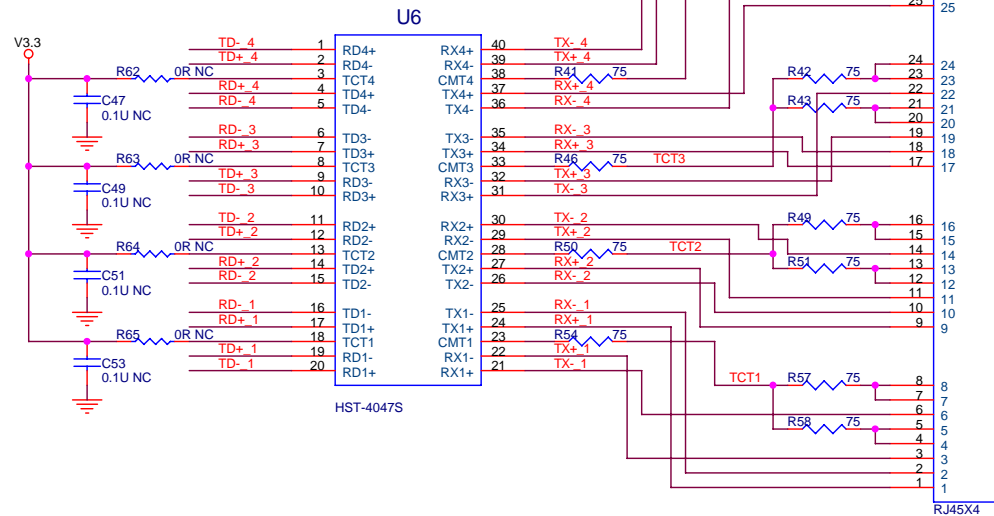

TP-Link TECHNOLOGIES CO., LTD		
Title	MAC	
Size	Document Number	Rev
B	TL-SF1005M	4.0
Date:	Monday, November 30, 2009	Sheet 1 of 3

Power

LED

TP-Link TECHNOLOGIES CO., LTD		
Title PWR-LED		
Size A	Document Number TL-SF1005M	Rev 4.0
Date: Monday, November 30, 2009	Sheet 2	of 3

AUTO MDIX

TP-Link TECHNOLOGIES CO., LTD		
Title	RJ45	
Size	Document Number	Rev
B	TL-SF1005M	4.0
Date:	Monday, November 30, 2009	Sheet 3 of 3