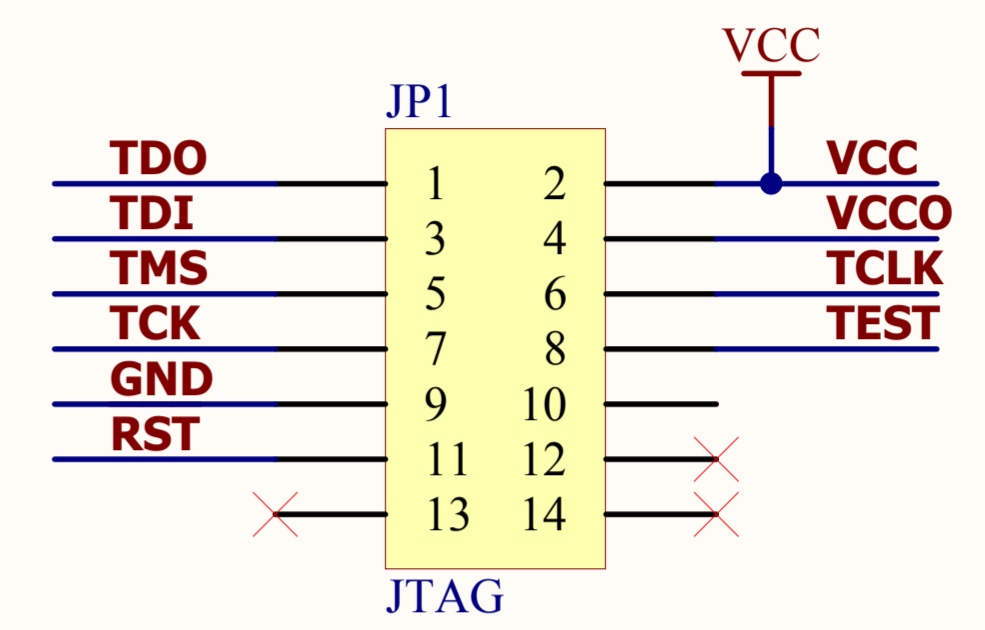

A

A

B

B

C

C

D

D

VCC

Title		
Size	Number	Revision
A4		
Date:	2008-5-6	Sheet of
File:	E:_FTPServer\...\MSP430_JTAG_V3.SchDoc	Drawn By: