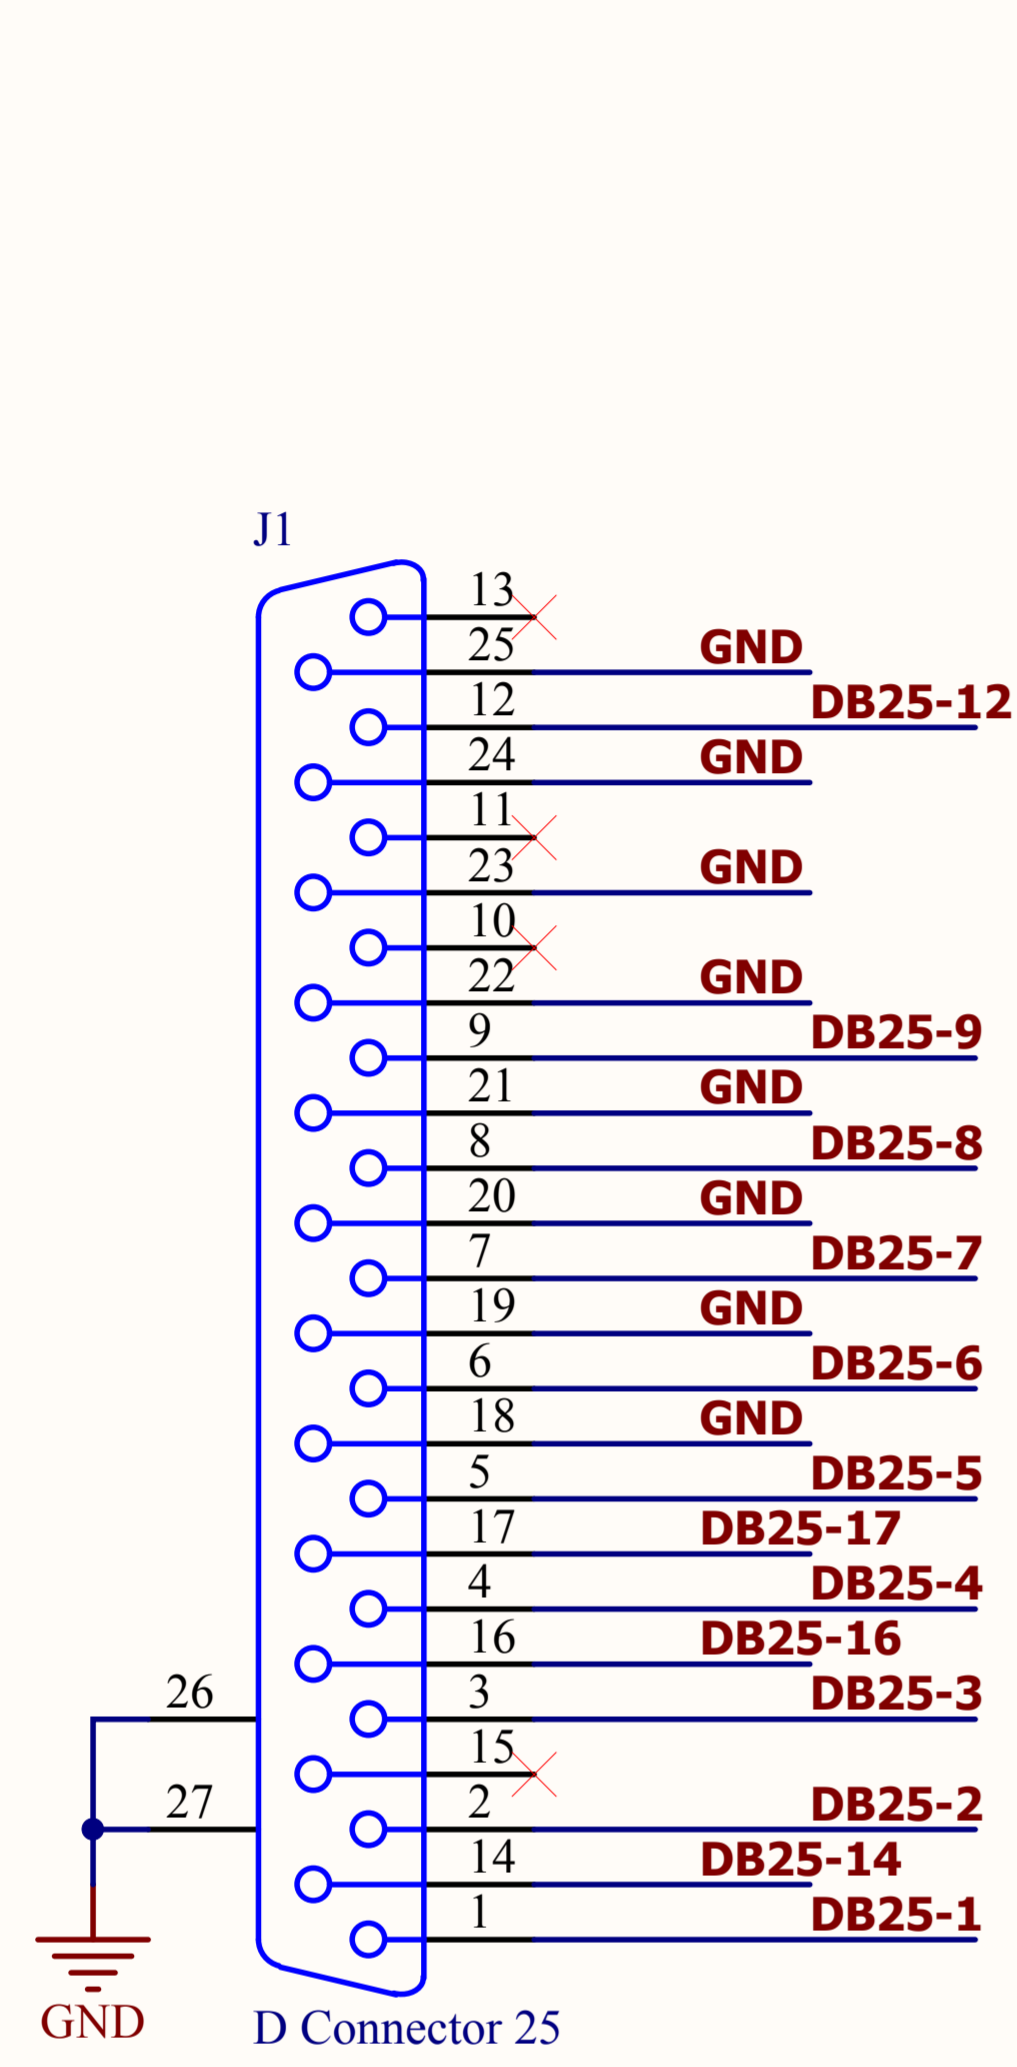

A

A

B

B

C

C

D

D

VCC

Title		
Size	Number	Revision
A4		
Date:	2008-5-6	Sheet of
File:	E:_FTPServer\...\MSP430_JTAG_V3.SchDoc	Drawn By: