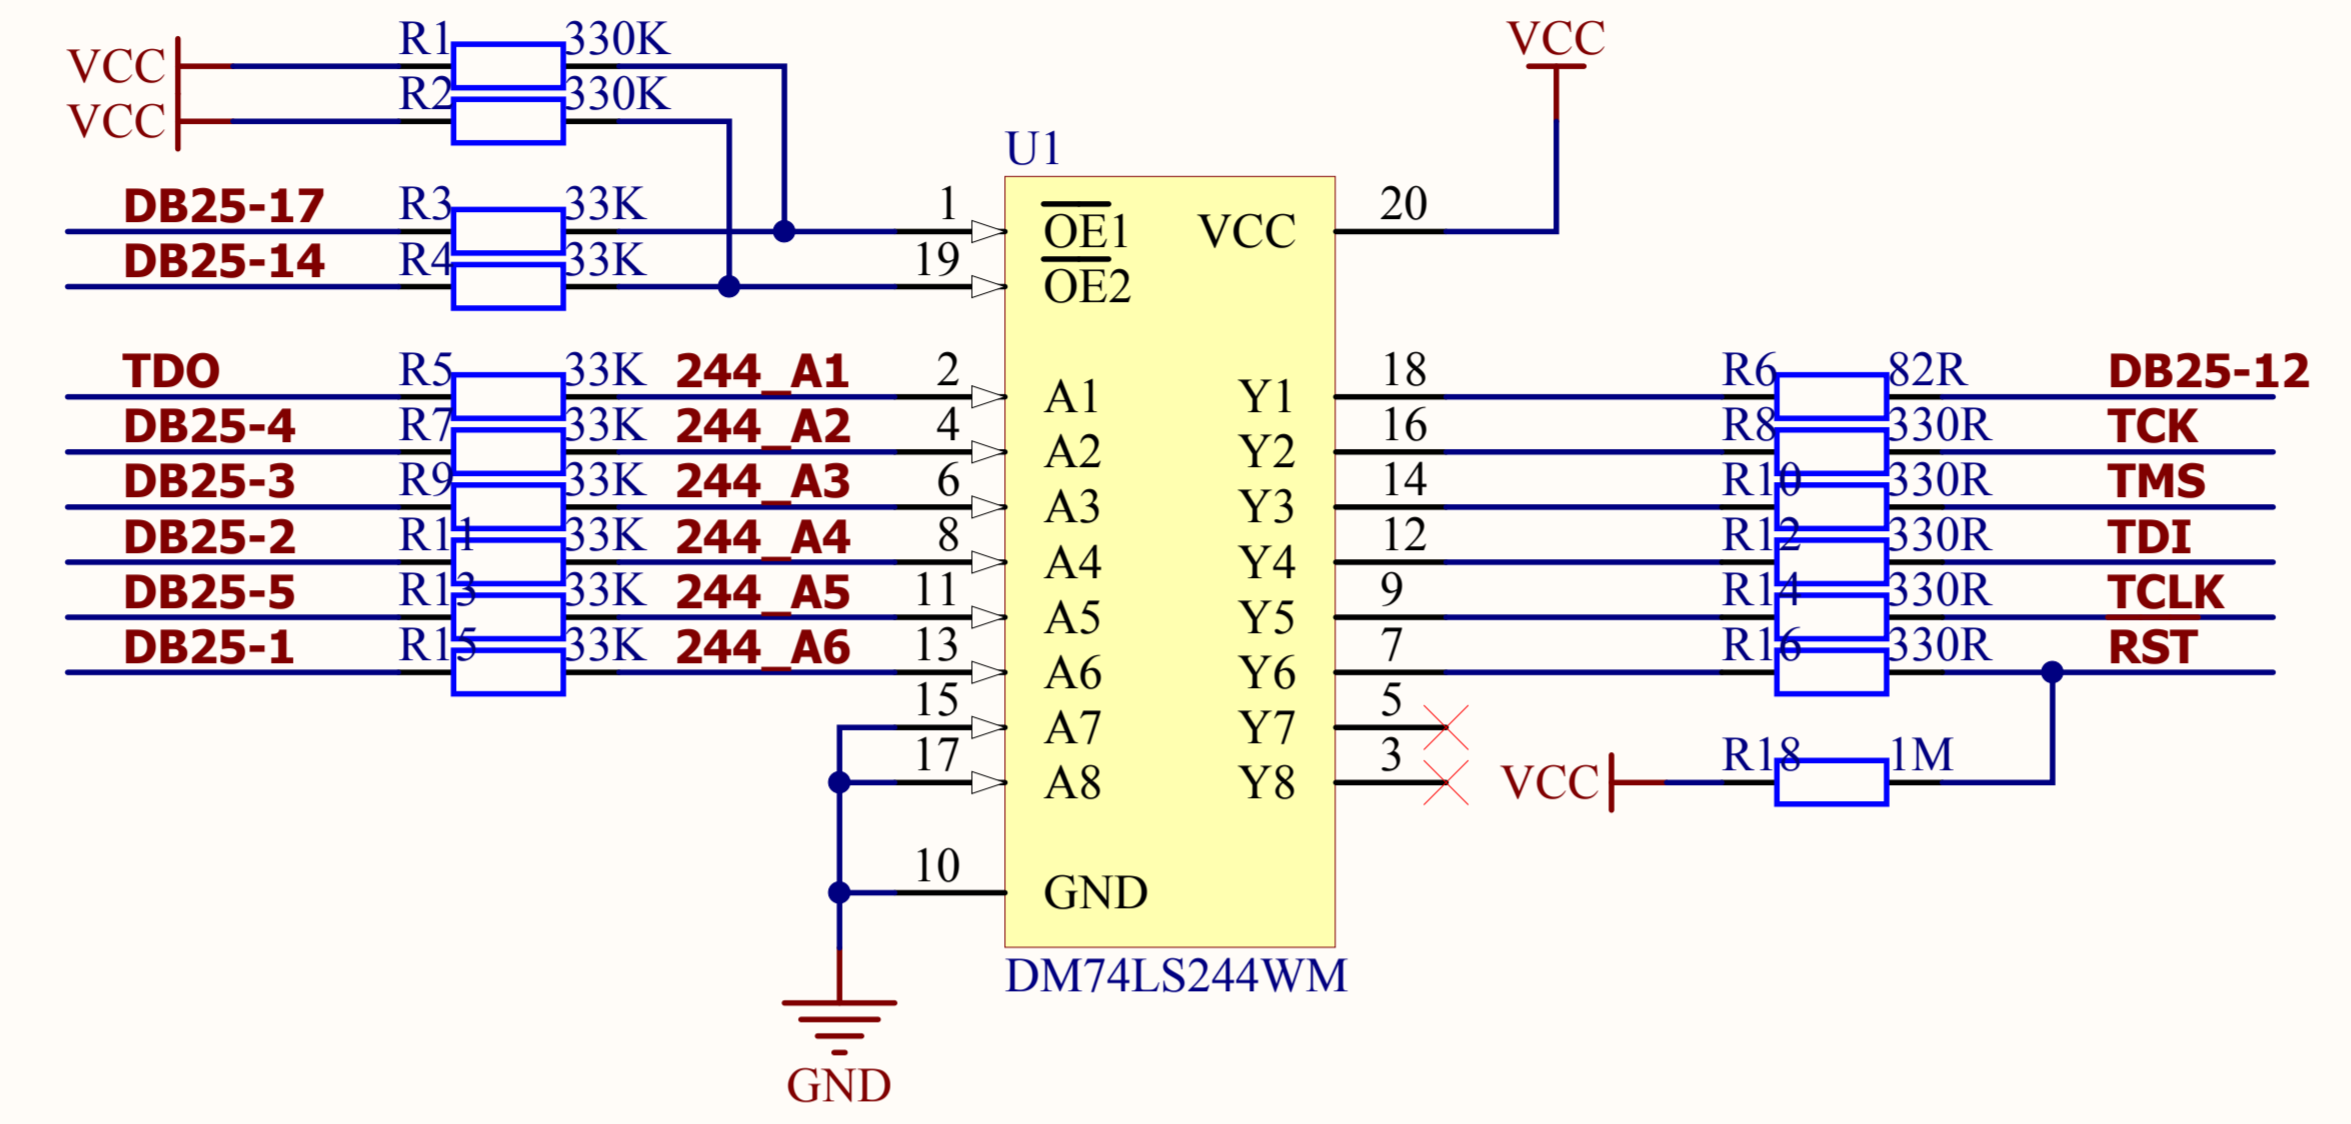

A

A

B

B

C

C

D

D

VCC

Title		
Size	Number	Revision
A4		
Date:	2008-5-6	Sheet of
File:	E:_FTPServer\...\MSP430_JTAG_V3.SchDoc	Drawn By: