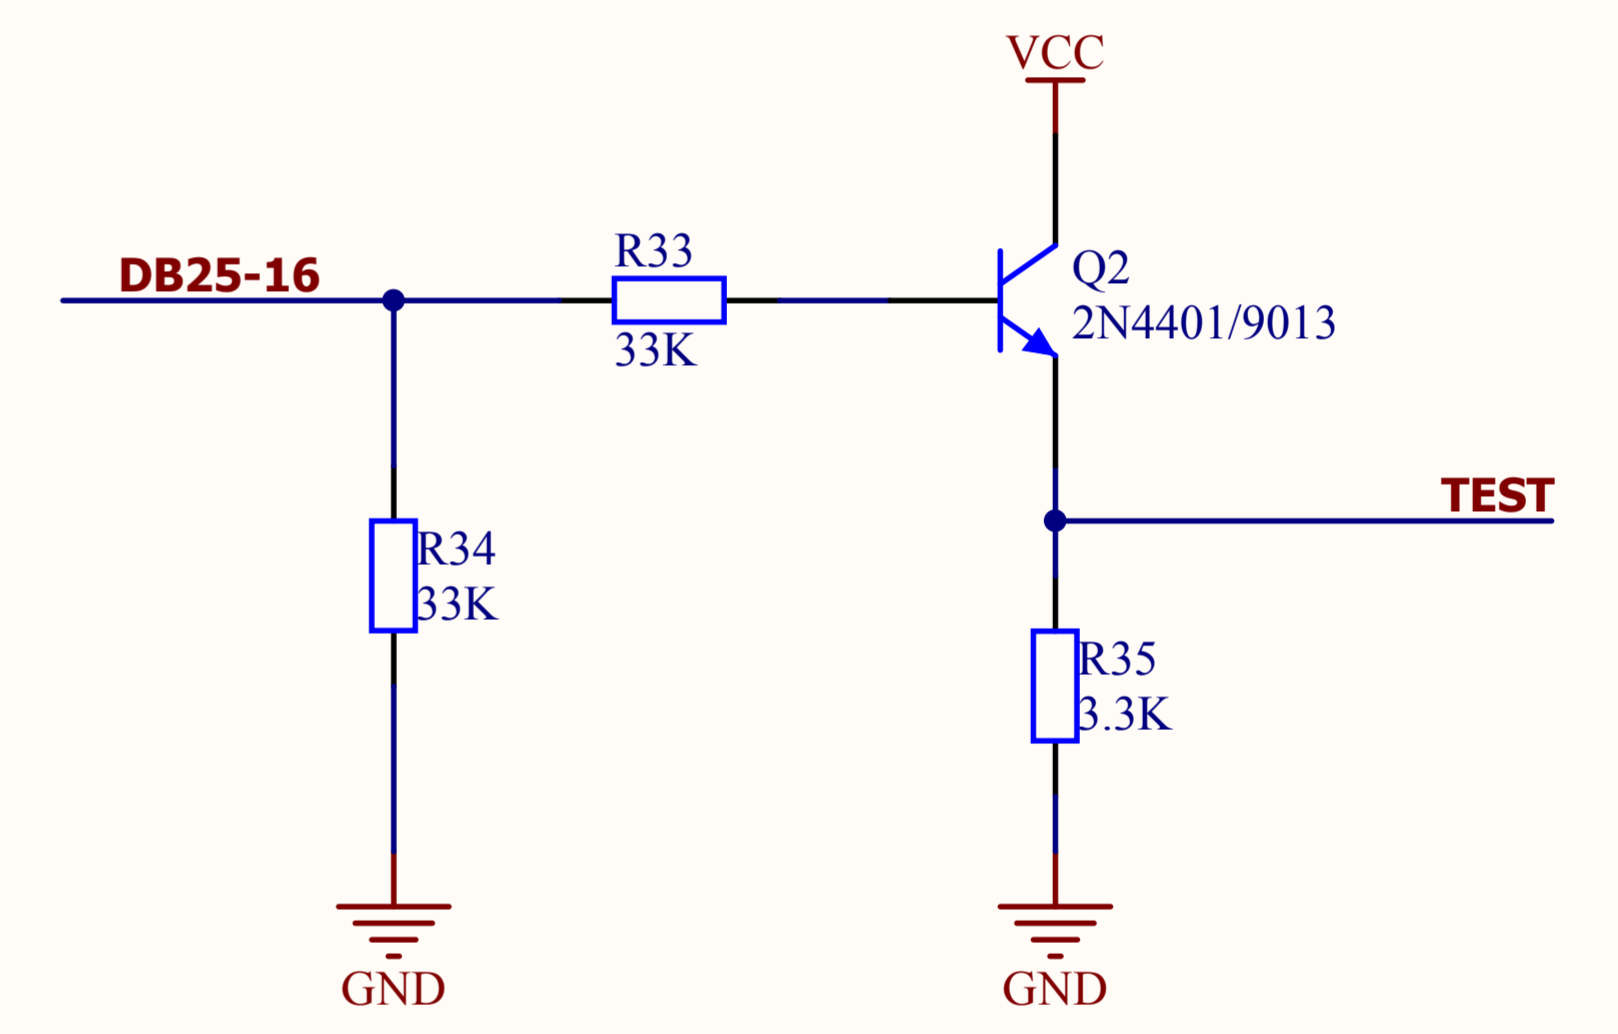

VCC

Title		
Size	Number	Revision
A4		
Date:	2008-5-6	Sheet of
File:	E:_FTPServer\...\MSP430_JTAG_V3.SchDoc	Drawn By: