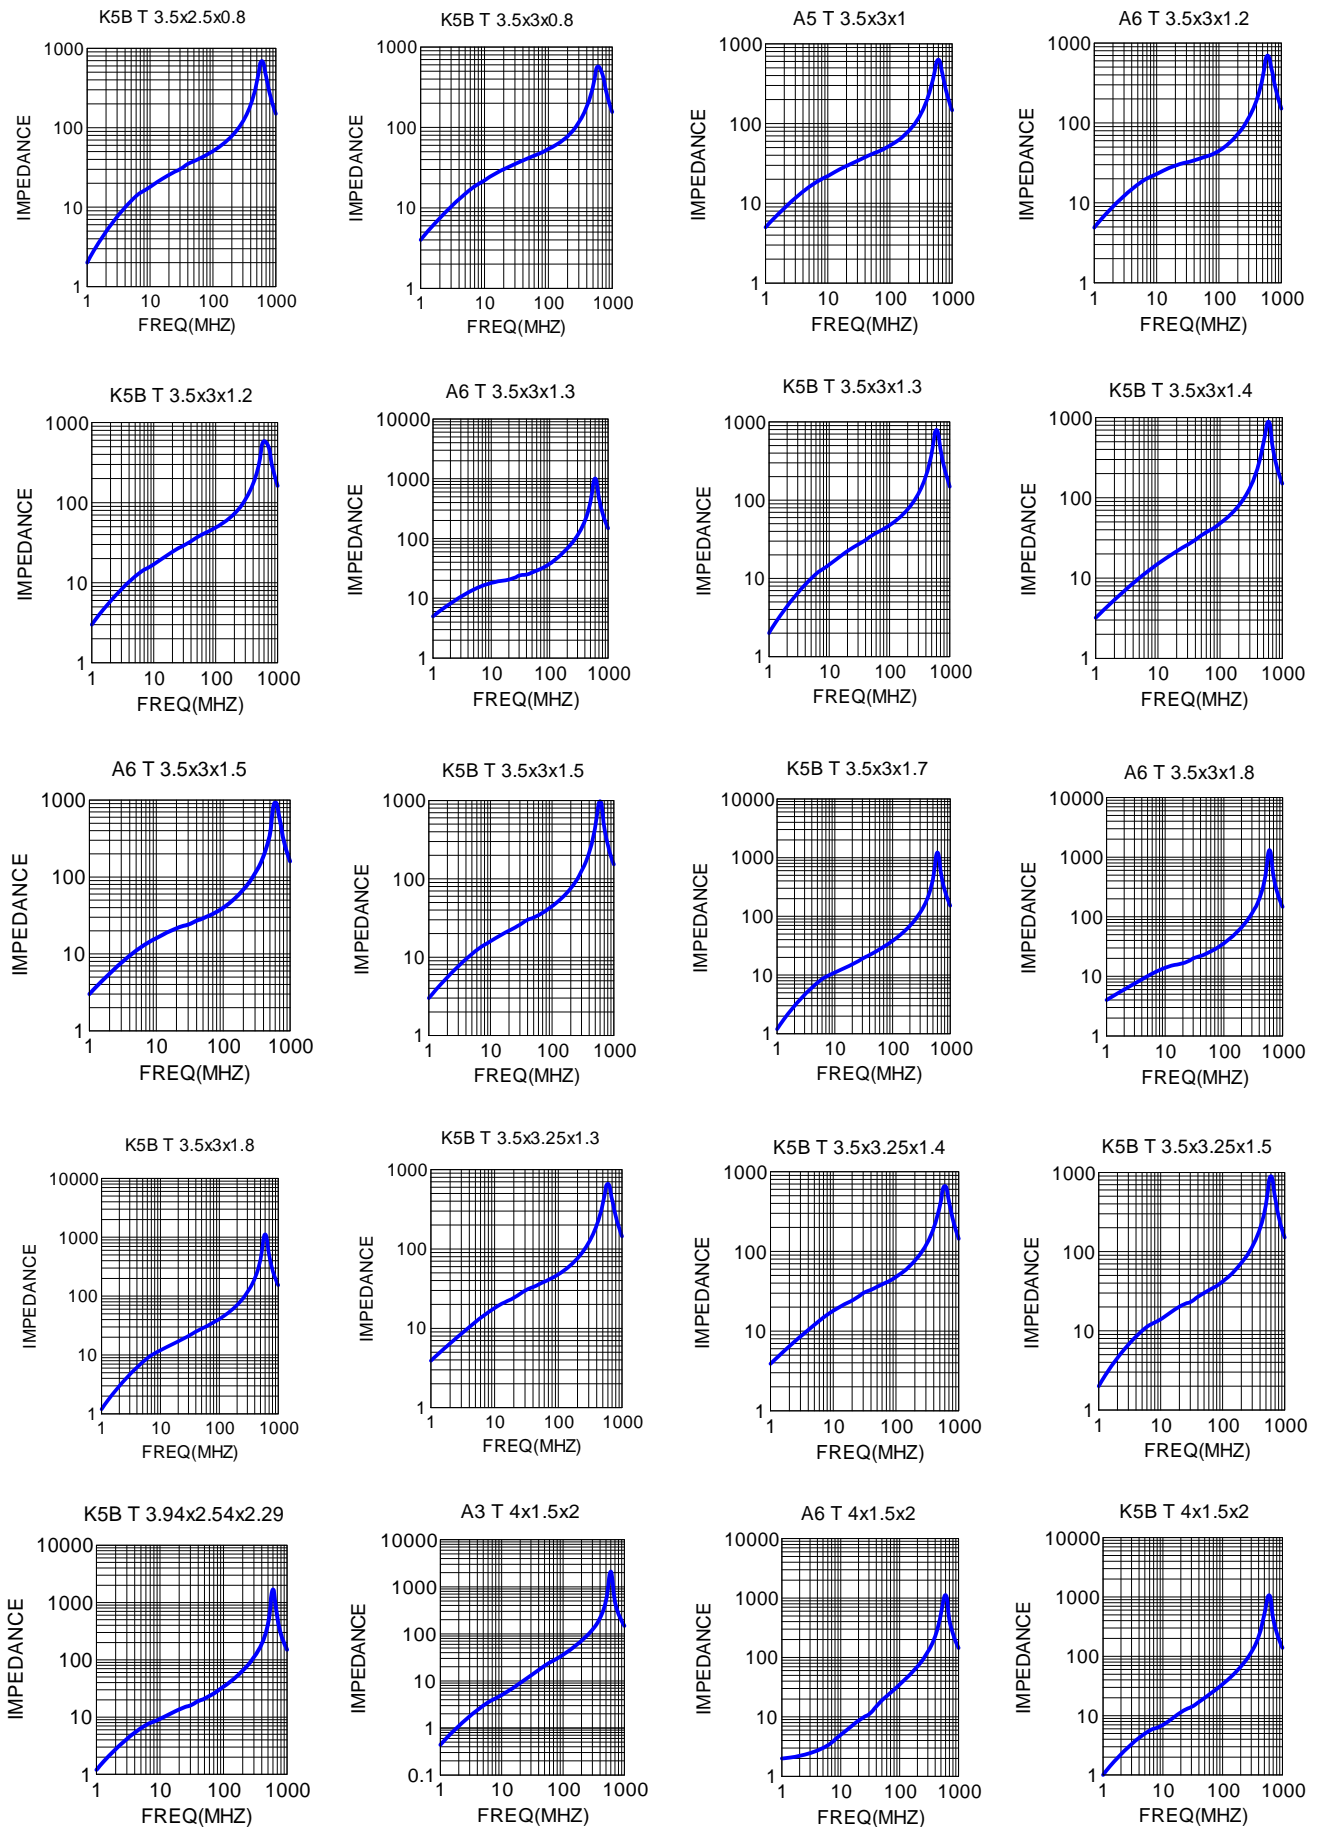

SPECIFICATION OF T SERIES

※Other sizes are available upon request.

※All the date listed in this catalogue are for reference only, King Core reserves the right to alter or revise the specifications without prior notification.

ComPon
All-EMC Solution

全方位电磁兼容 (EMC) 器件供应商!

深圳市科普伦科技有限公司 电话: 0755-26532285 传真: 0755-26532652 邮箱: kai.zhong@compon-tech.com