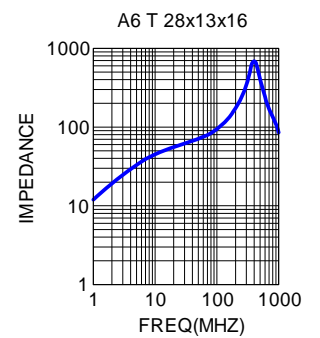

SPECIFICATION OF T SERIES

※Other sizes are available upon request.

※All the data listed in this catalogue are for reference only, King Core reserves the right to alter or revise the specifications without prior notification.

Compon
All-EMC Solution

全方位电磁兼容 (EMC) 器件供应商!

深圳市科普伦科技有限公司 电话: 0755-26532285 传真: 0755-26532652 邮箱: kai.zhong@compon-tech.com