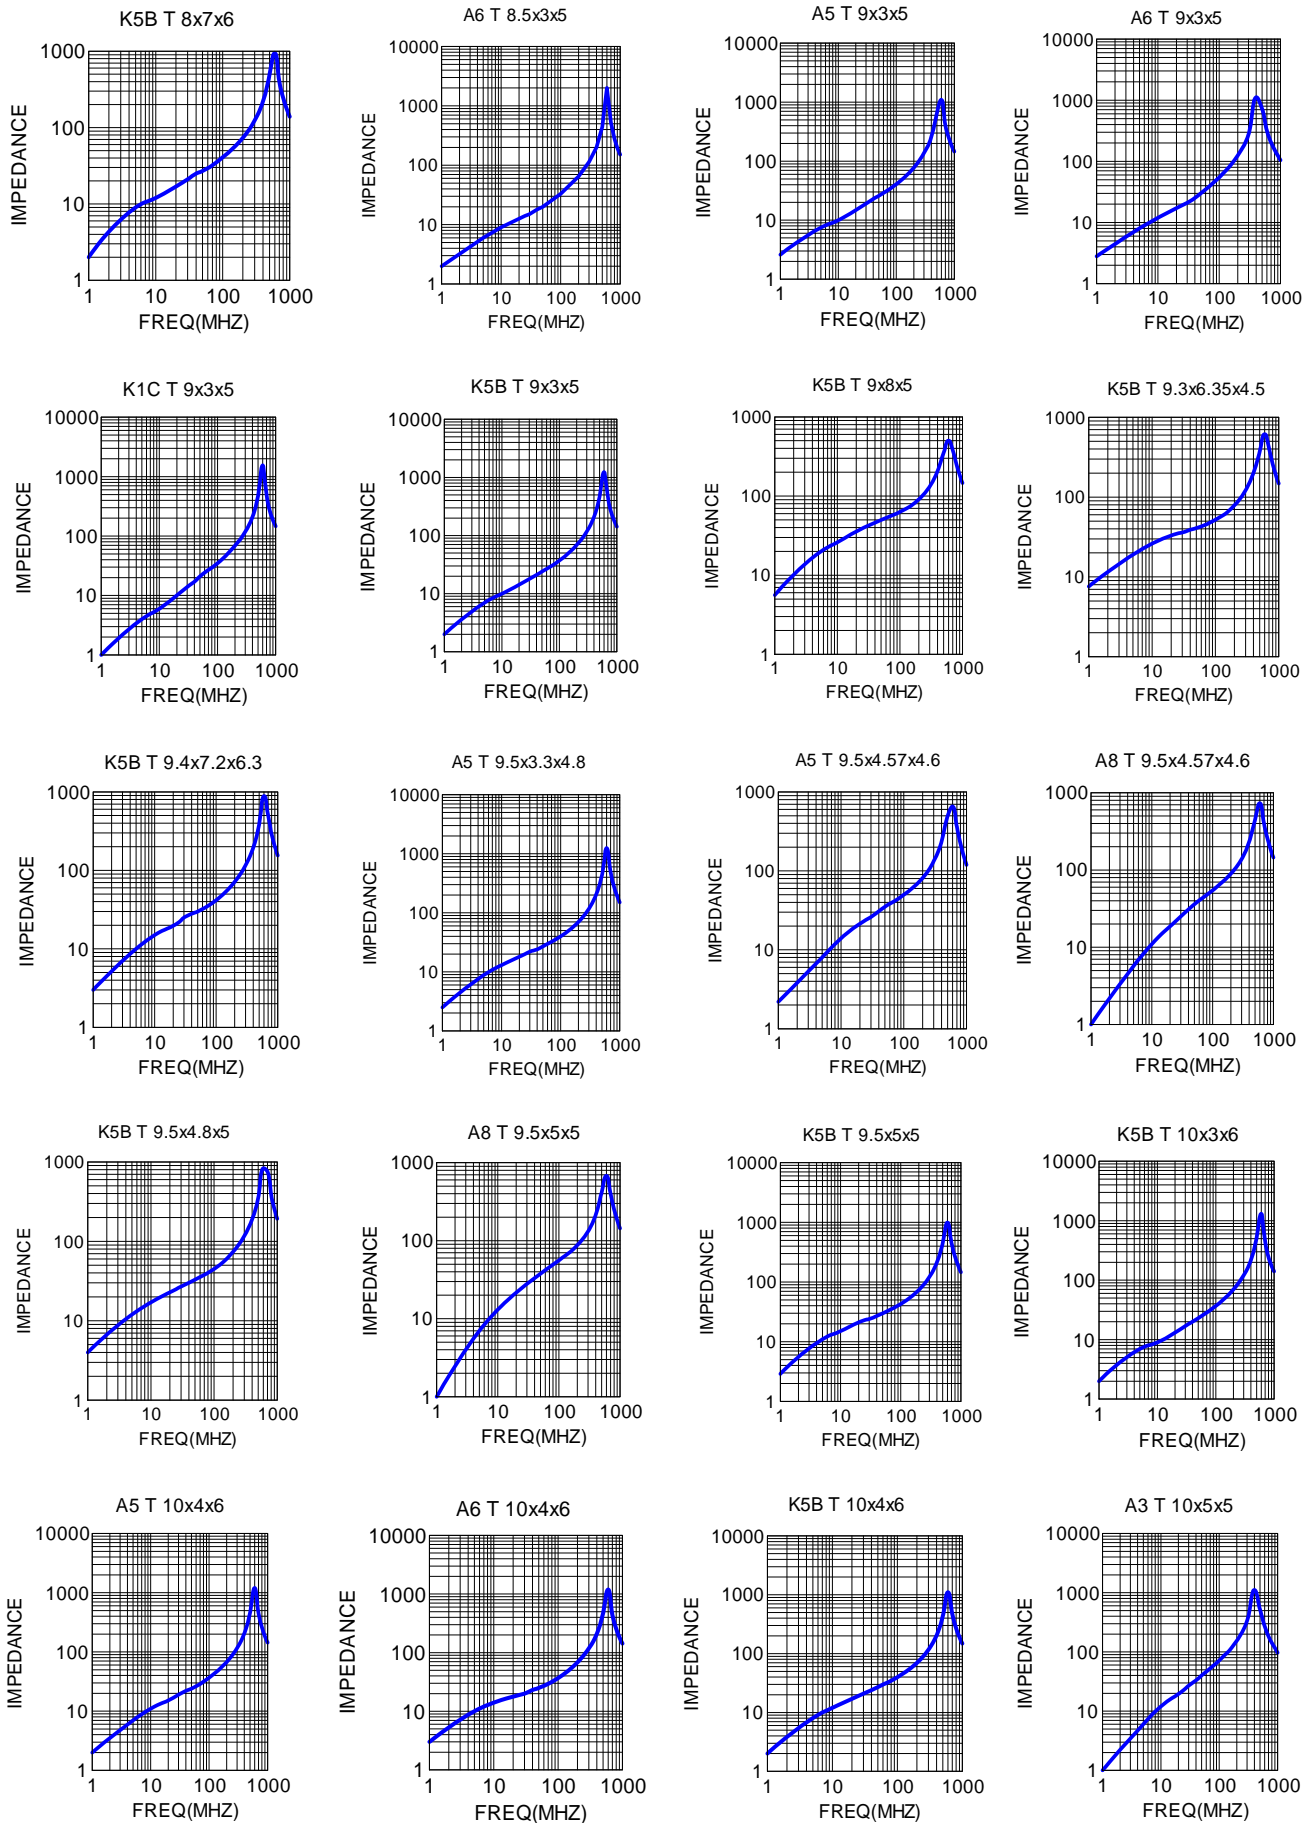

SPECIFICATION OF T SERIES

※Other sizes are available upon request.

※All the data listed in this catalogue are for reference only, King Core reserves the right to alter or revise the specifications without prior notification.

全方位电磁兼容 (EMC) 器件供应商! 深圳科普伦科技

深圳市科普伦科技有限公司 电话: 0755-26532285 传真: 0755-26532652 邮箱: kai.zhong@compon-tech.com