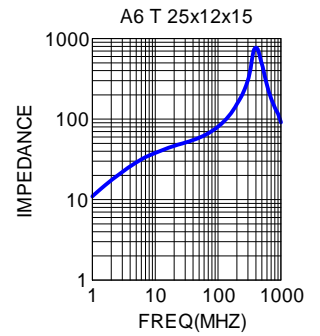

SPECIFICATION OF T SERIES

※Other sizes are available upon request.

※All the data listed in this catalogue are for reference only, King Core reserves the right to alter or revise the specifications without prior notification.

Compon
All-EMC Solution

全方位电磁兼容 (EMC) 器件供应商!

深圳市科普伦科技有限公司 电话: 0755-26532285 传真: 0755-26532652 邮箱: kai.zhong@compon-tech.com