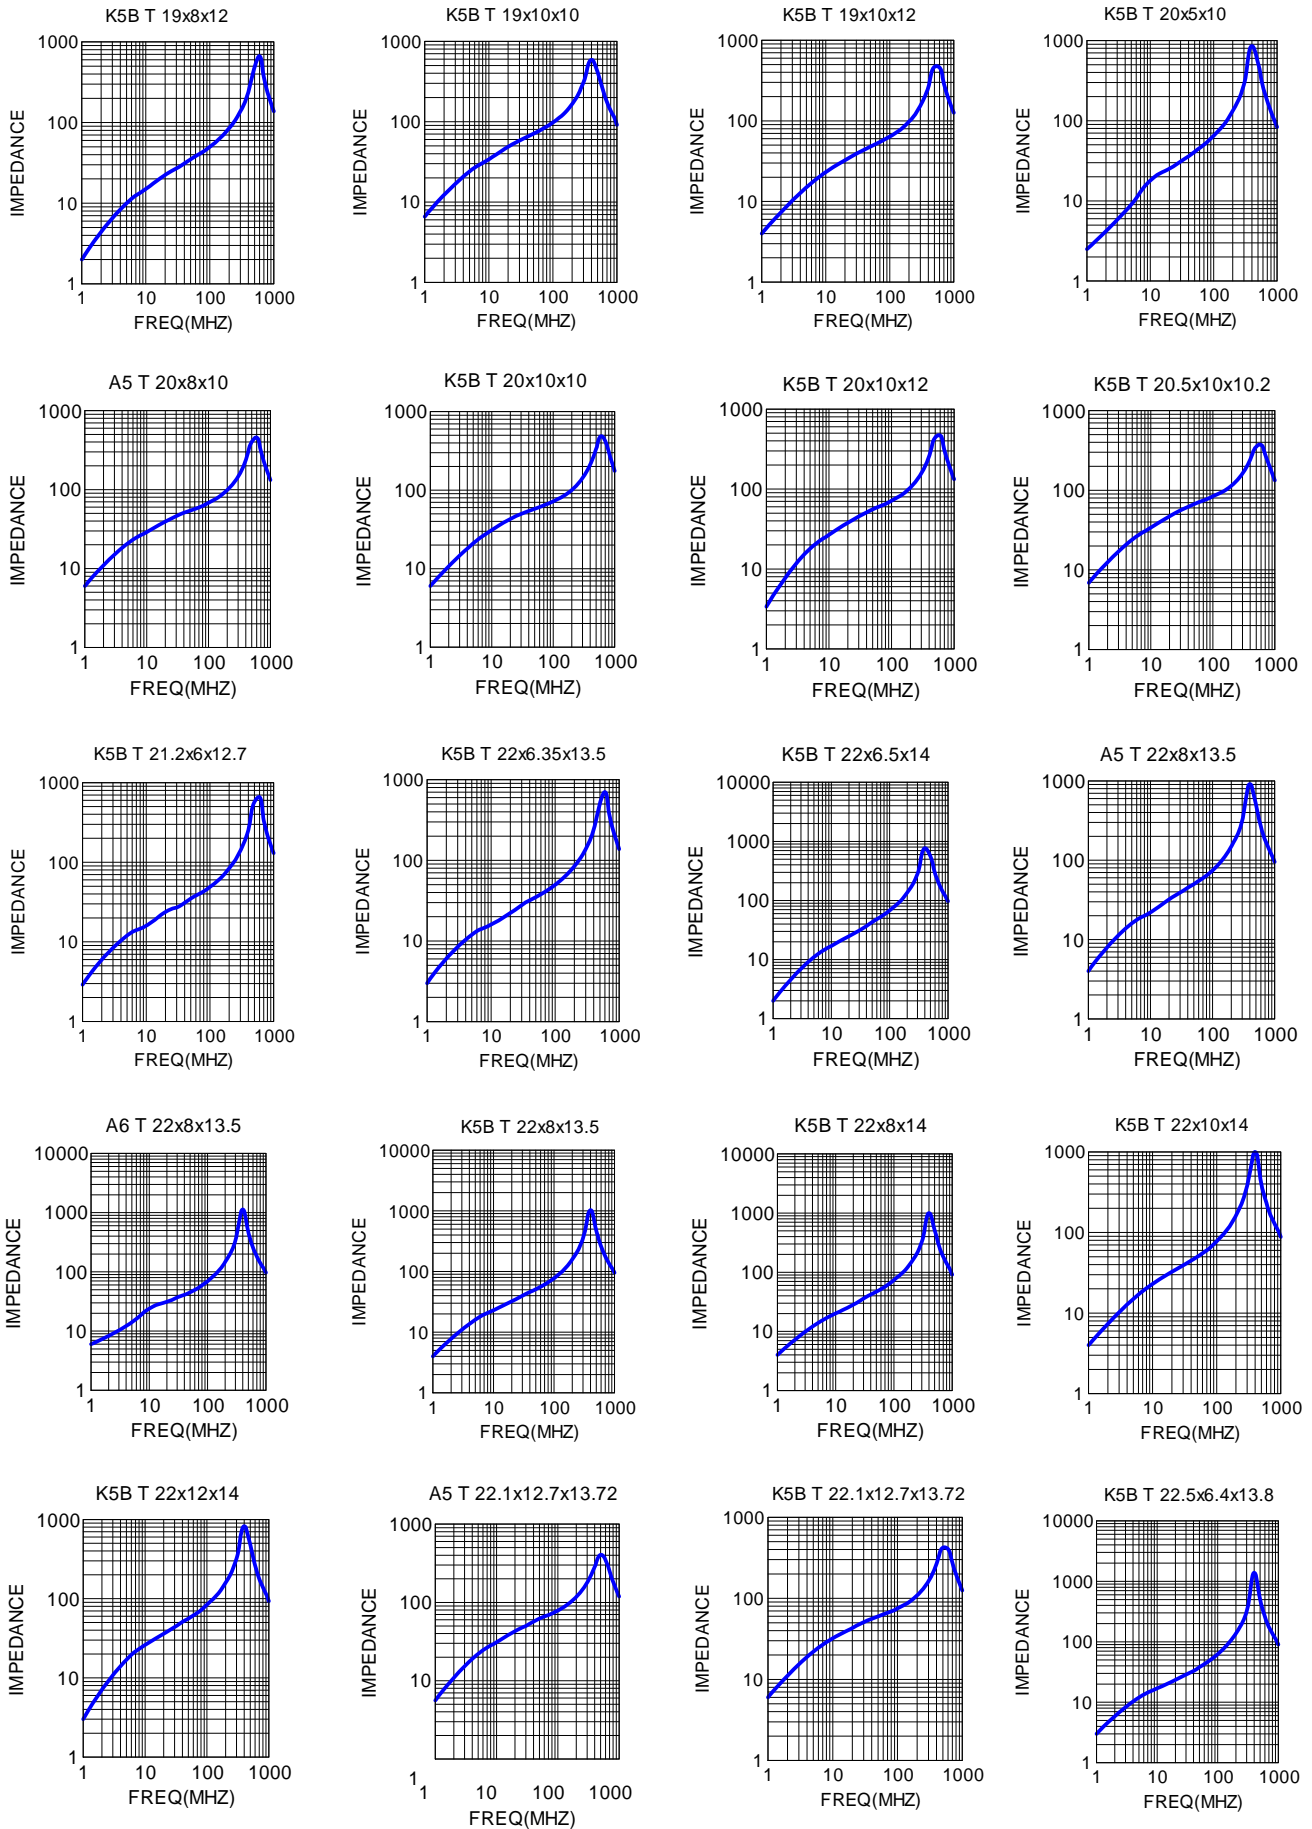

SPECIFICATION OF T SERIES

※Other sizes are available upon request.

※All the date listed in this catalogue are for reference only, King Core reserves the right to alter or revise the specifications without prior notification.

全方位电磁兼容 (EMC) 器件供应商!

深圳市科普伦科技有限公司 电话: 0755-26532285 传真: 0755-26532652 邮箱: kai.zhong@compon-tech.com