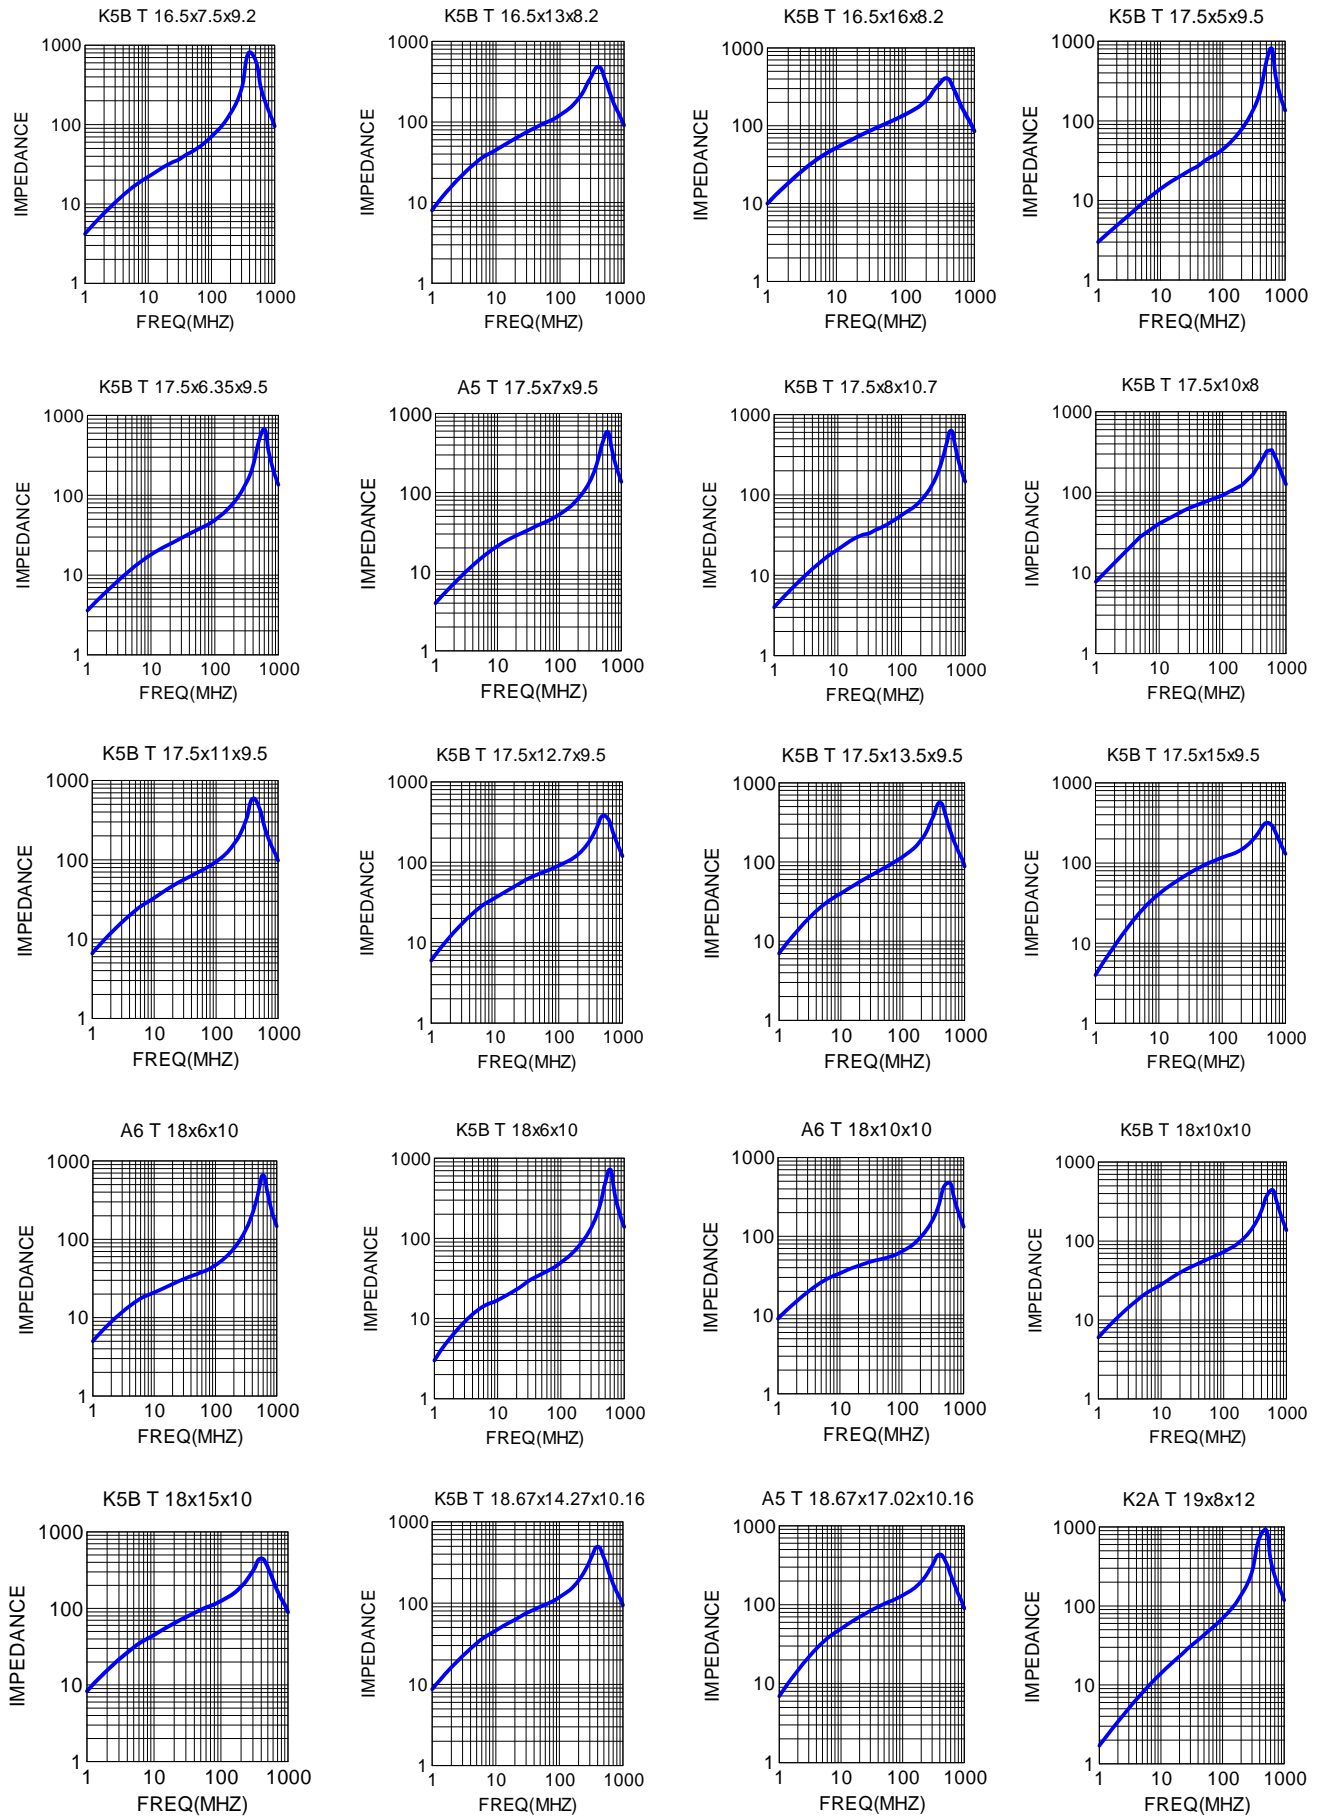

SPECIFICATION OF T SERIES

※Other sizes are available upon request.

※All the date listed in this catalogue are for reference only, King Core reserves the right to alter or revise the specifications without prior notification.

全方位电磁兼容 (EMC) 器件供应商!

深圳市科普伦科技有限公司 电话: 0755-26532285 传真: 0755-26532652 邮箱: kai.zhong@compon-tech.com