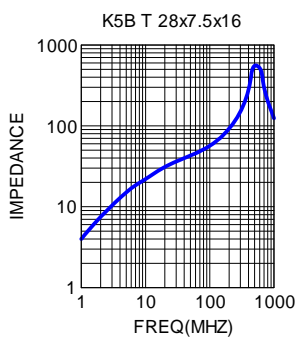

SPECIFICATION OF T SERIES

※Other sizes are available upon request.

※All the data listed in this catalogue are for reference only, King Core reserves the right to alter or revise the specifications without prior notification.

Compon
All-EMC Solution

全方位电磁兼容 (EMC) 器件供应商!

深圳市科普伦科技有限公司 电话: 0755-26532285 传真: 0755-26532652 邮箱: kai.zhong@compon-tech.com