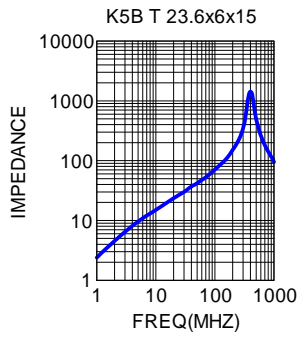

SPECIFICATION OF T SERIES

※Other sizes are available upon request.

※All the data listed in this catalogue are for reference only, King Core reserves the right to alter or revise the specifications without prior notification.

Compon
All-EMC Solution

全方位电磁兼容 (EMC) 器件供应商!

深圳市科普伦科技有限公司 电话: 0755-26532285 传真: 0755-26532652 邮箱: kai.zhong@compon-tech.com