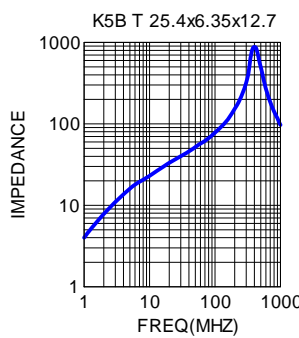

SPECIFICATION OF T SERIES

※Other sizes are available upon request.

※All the data listed in this catalogue are for reference only, King Core reserves the right to alter or revise the specifications without prior notification.

Compon
All-EMC Solution

全方位电磁兼容 (EMC) 器件供应商!

深圳市科普伦科技有限公司 电话: 0755-26532285 传真: 0755-26532652 邮箱: kai.zhong@compon-tech.com