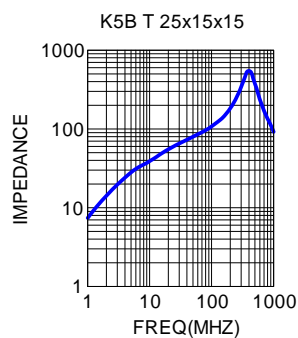

SPECIFICATION OF T SERIES

※Other sizes are available upon request.

※All the data listed in this catalogue are for reference only, King Core reserves the right to alter or revise the specifications without prior notification.

Compon
All-EMC Solution

全方位电磁兼容 (EMC) 器件供应商!

深圳市科普伦科技有限公司 电话: 0755-26532285 传真: 0755-26532652 邮箱: kai.zhong@compon-tech.com