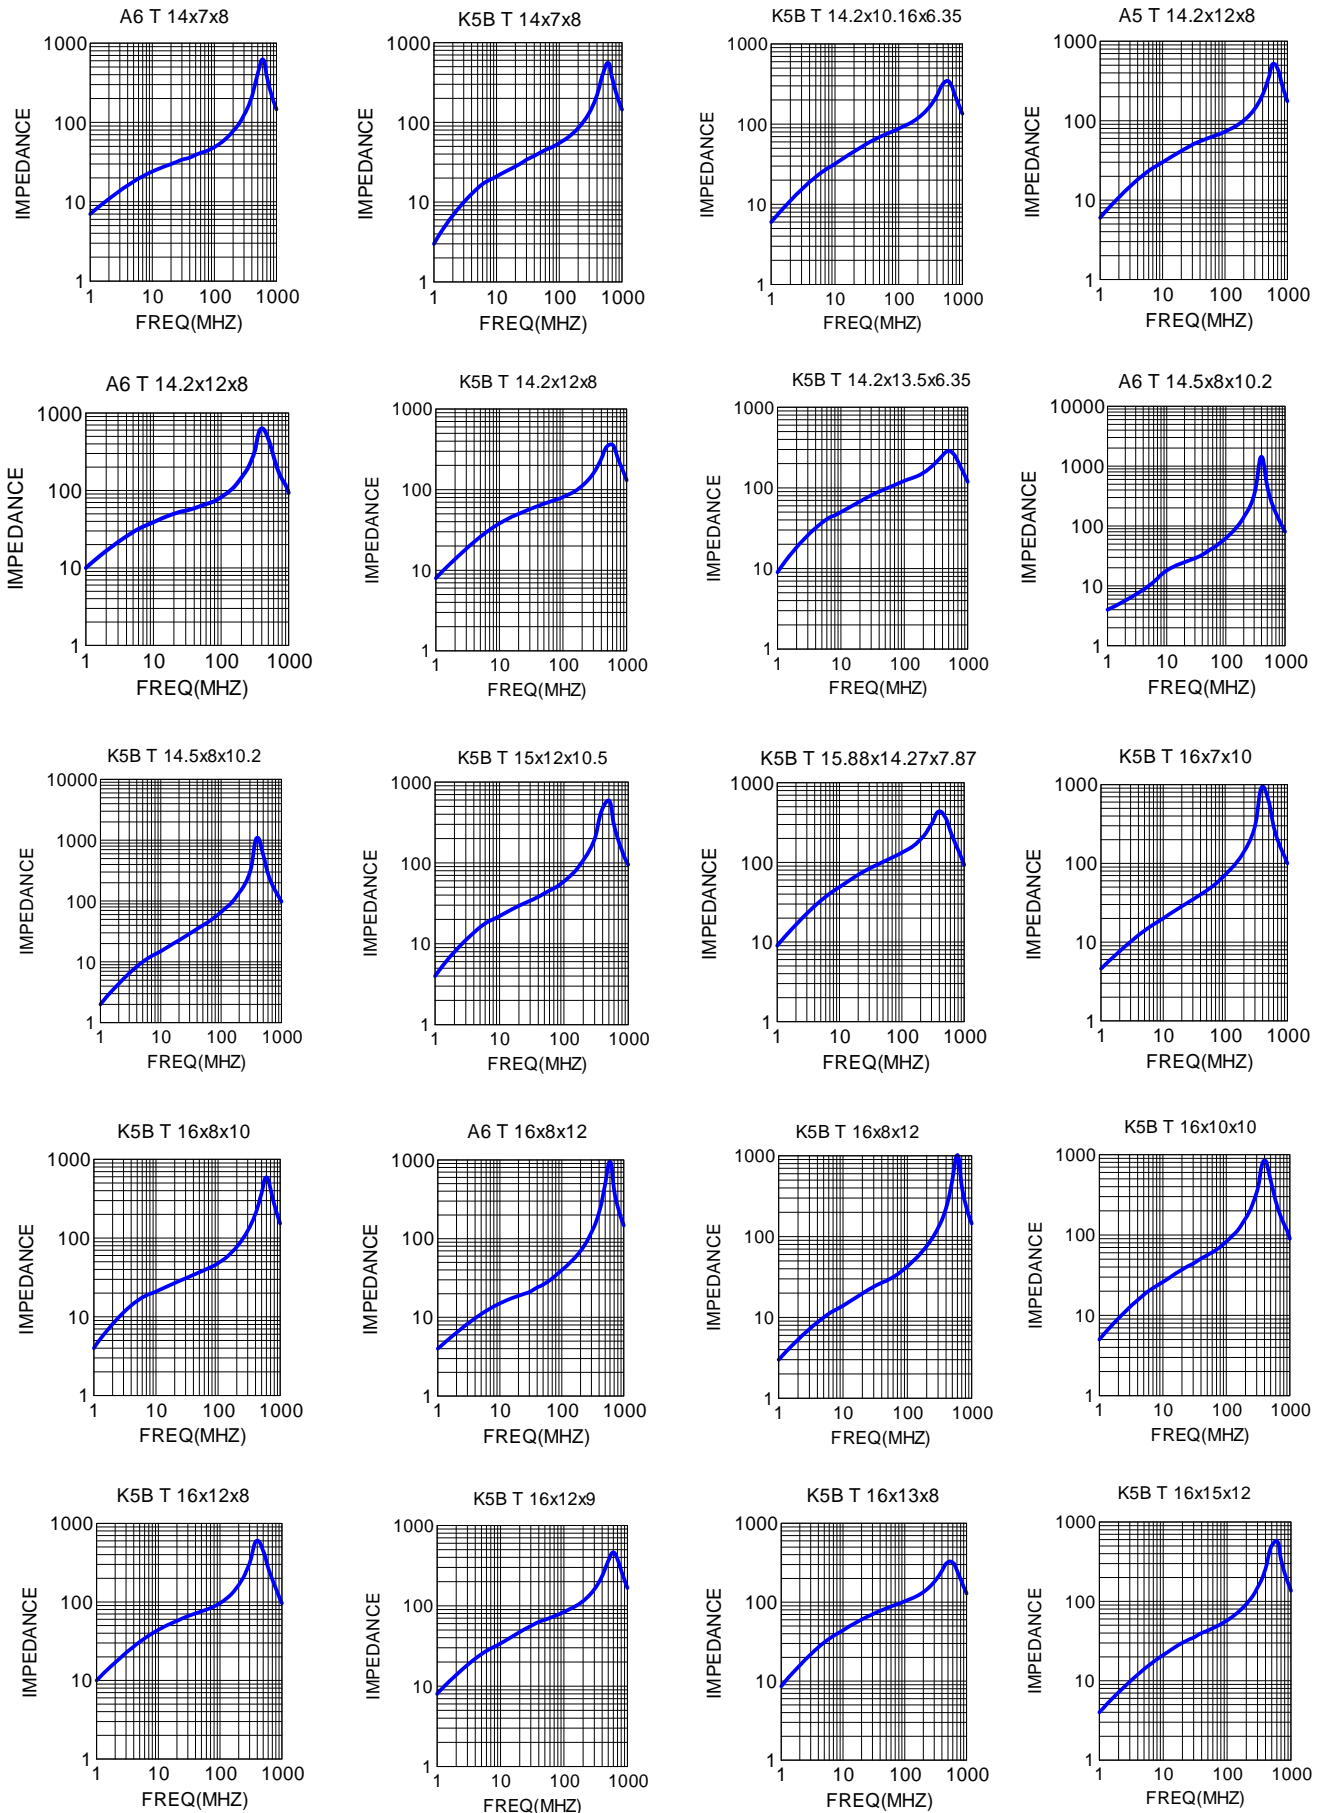

SPECIFICATION OF T SERIES

※Other sizes are available upon request.

※All the date listed in this catalogue are for reference only, King Core reserves the right to alter or revise the specifications without prior notification.

全方位电磁兼容 (EMC) 器件供应商!

深圳市科普伦科技有限公司 电话: 0755-26532285 传真: 0755-26532652 邮箱: kai.zhong@compon-tech.com