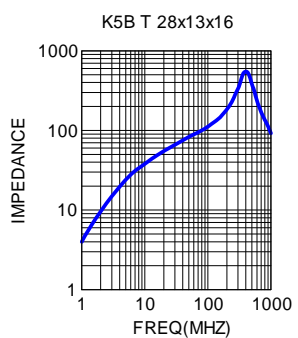

SPECIFICATION OF T SERIES

※Other sizes are available upon request.

※All the data listed in this catalogue are for reference only, King Core reserves the right to alter or revise the specifications without prior notification.

Compon
All-EMC Solution

全方位电磁兼容 (EMC) 器件供应商!

深圳市科普伦科技有限公司 电话: 0755-26532285 传真: 0755-26532652 邮箱: kai.zhong@compon-tech.com