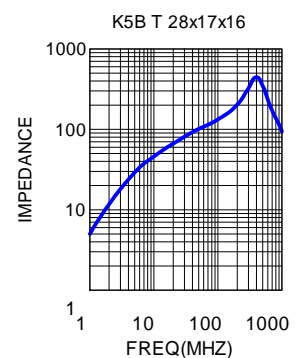

SPECIFICATION OF T SERIES

※Other sizes are available upon request.

※All the data listed in this catalogue are for reference only, King Core reserves the right to alter or revise the specifications without prior notification.

Compon
All-EMC Solution

全方位电磁兼容 (EMC) 器件供应商!

深圳市科普伦科技有限公司 电话: 0755-26532285 传真: 0755-26532652 邮箱: kai.zhong@compon-tech.com