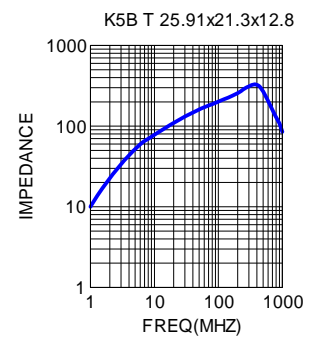

SPECIFICATION OF T SERIES

※Other sizes are available upon request.

※All the data listed in this catalogue are for reference only, King Core reserves the right to alter or revise the specifications without prior notification.

Compon
All-EMC Solution

全方位电磁兼容 (EMC) 器件供应商!

深圳市科普伦科技有限公司 电话: 0755-26532285 传真: 0755-26532652 邮箱: kai.zhong@compon-tech.com