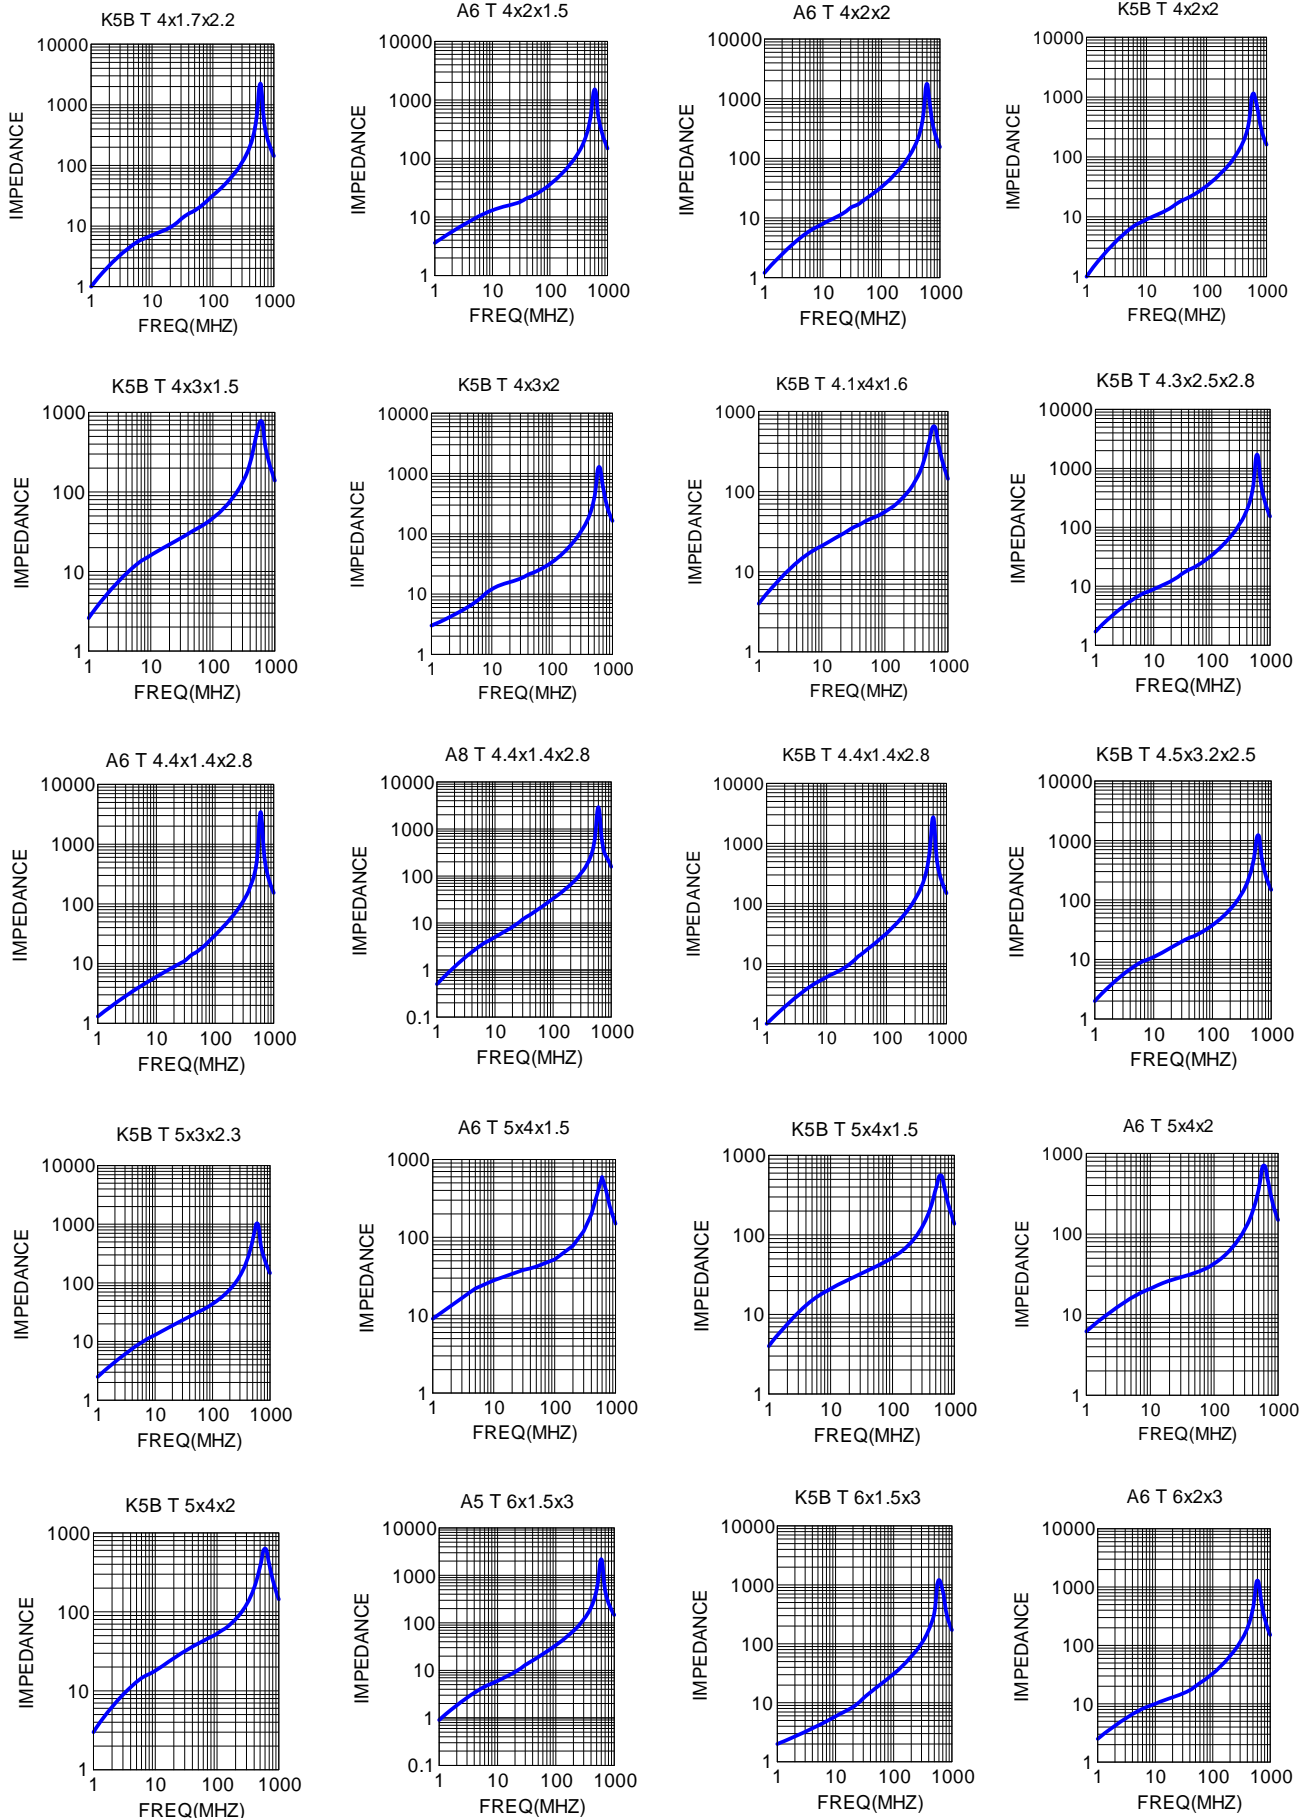

SPECIFICATION OF T SERIES

※Other sizes are available upon request.

※All the date listed in this catalogue are for reference only, King Core reserves the right to alter or revise the specifications without prior notification.

全方位电磁兼容 (EMC) 器件供应商!

深圳市科普伦科技有限公司 电话: 0755-26532285 传真: 0755-26532652 邮箱: kai.zhong@compon-tech.com