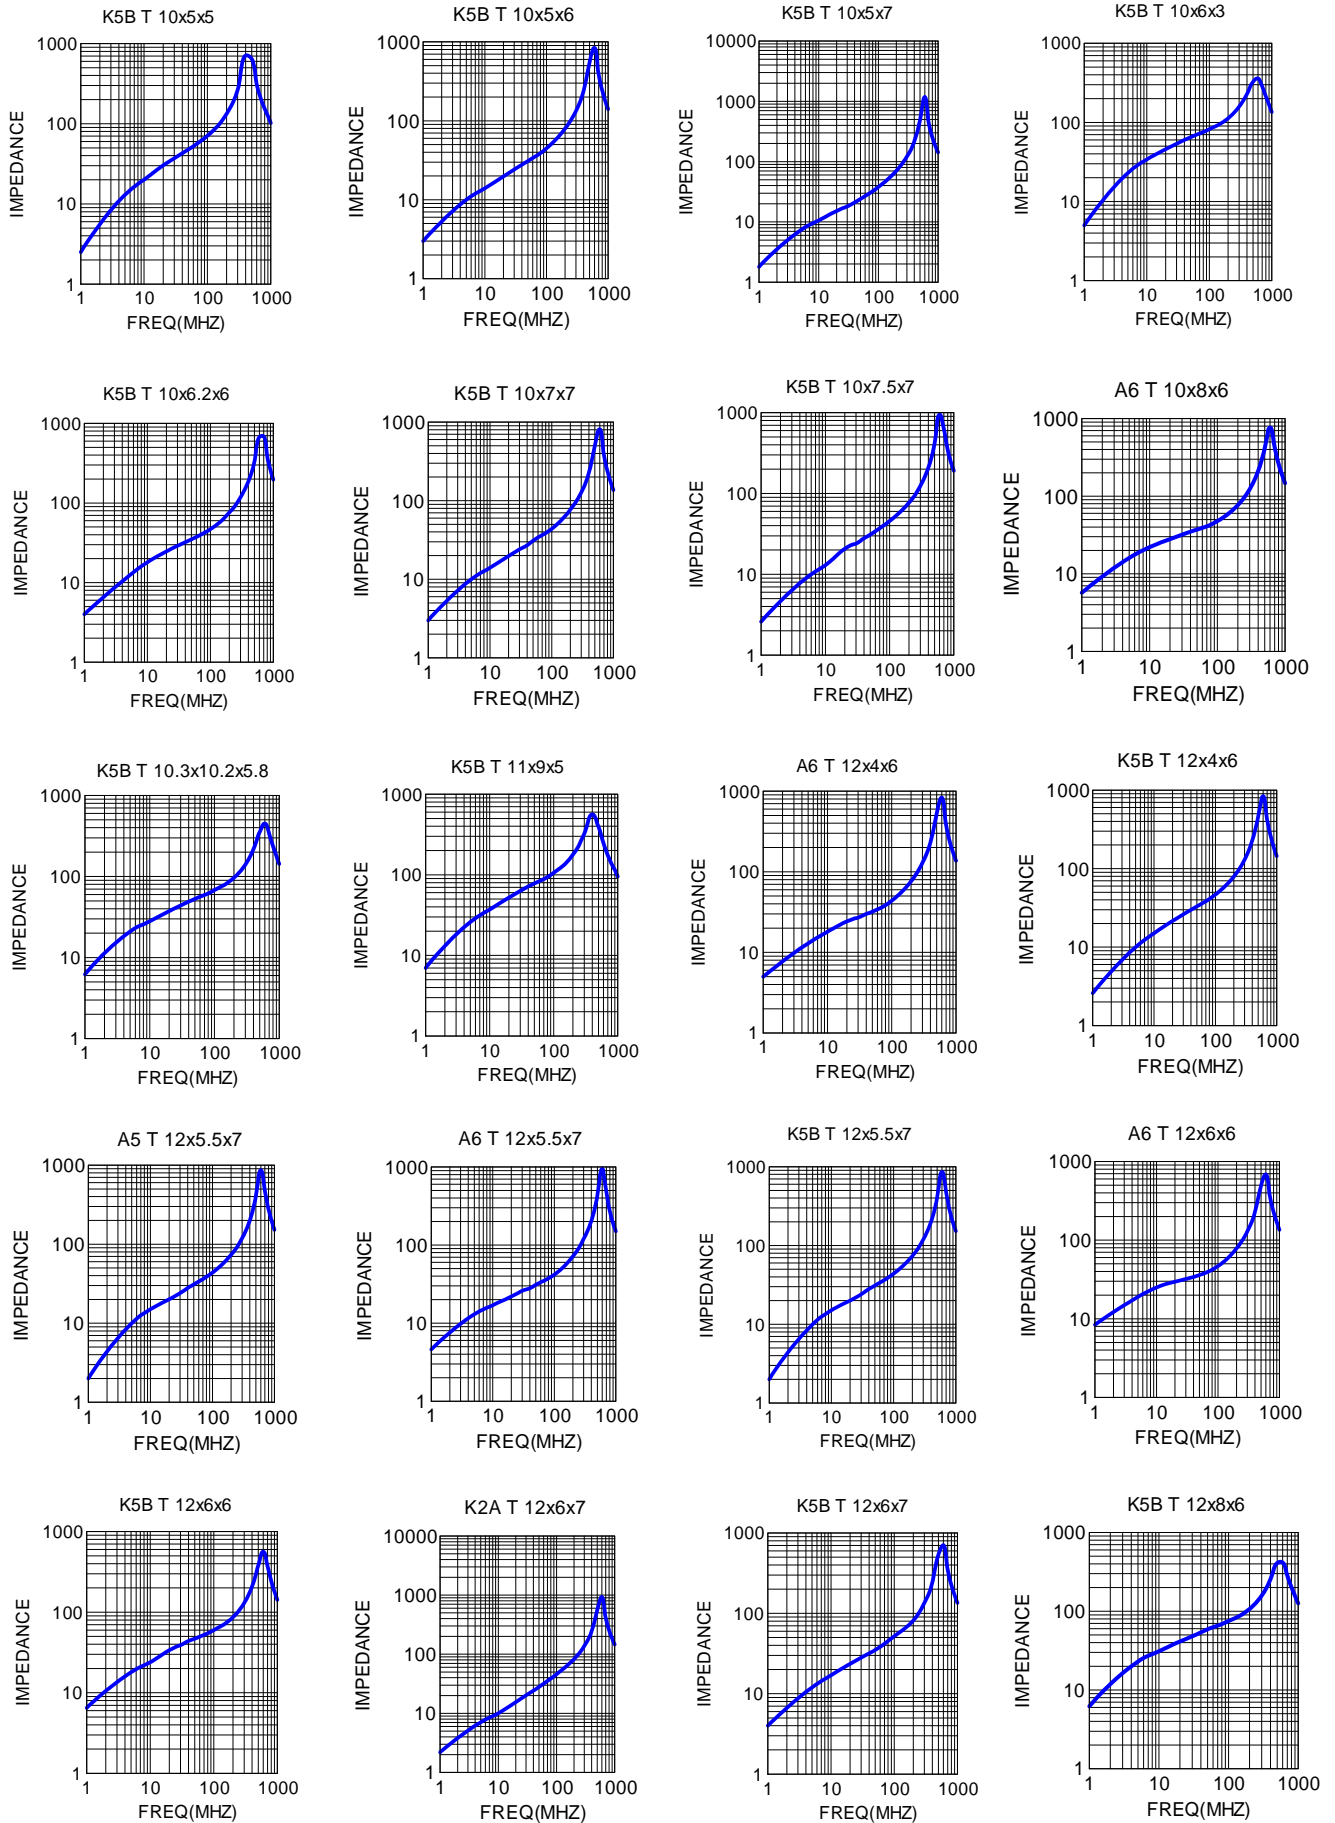

SPECIFICATION OF T SERIES

※Other sizes are available upon request.

※All the date listed in this catalogue are for reference only, King Core reserves the right to alter or revise the specifications without prior notification.

All-EMC Solution

全方位电磁兼容 (EMC) 器件供应商!

深圳市科普伦科技有限公司 电话: 0755-26532285 传真: 0755-26532652 邮箱: kai.zhong@compon-tech.com