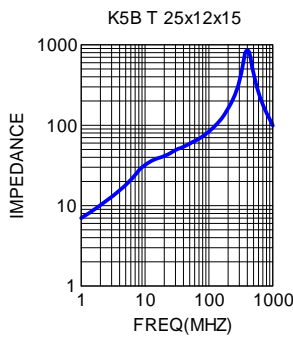

SPECIFICATION OF T SERIES

※Other sizes are available upon request.

※All the data listed in this catalogue are for reference only, King Core reserves the right to alter or revise the specifications without prior notification.

Compon
All-EMC Solution

全方位电磁兼容 (EMC) 器件供应商!

深圳市科普伦科技有限公司 电话: 0755-26532285 传真: 0755-26532652 邮箱: kai.zhong@compon-tech.com