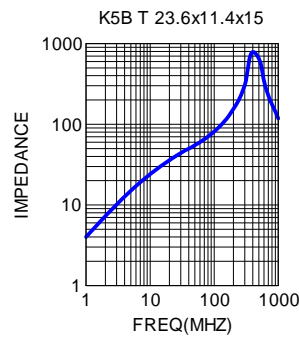

SPECIFICATION OF T SERIES

※Other sizes are available upon request.

※All the data listed in this catalogue are for reference only, King Core reserves the right to alter or revise the specifications without prior notification.

Compon
All-EMC Solution

全方位电磁兼容 (EMC) 器件供应商!

深圳市科普伦科技有限公司 电话: 0755-26532285 传真: 0755-26532652 邮箱: kai.zhong@compon-tech.com