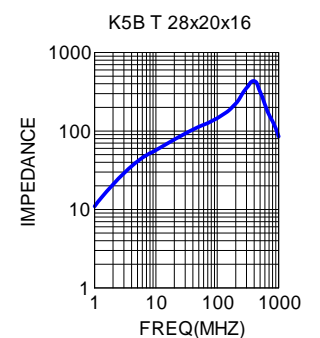

SPECIFICATION OF T SERIES

※Other sizes are available upon request.

※All the data listed in this catalogue are for reference only, King Core reserves the right to alter or revise the specifications without prior notification.

Compon
All-EMC Solution

全方位电磁兼容 (EMC) 器件供应商!

深圳市科普伦科技有限公司 电话: 0755-26532285 传真: 0755-26532652 邮箱: kai.zhong@compon-tech.com