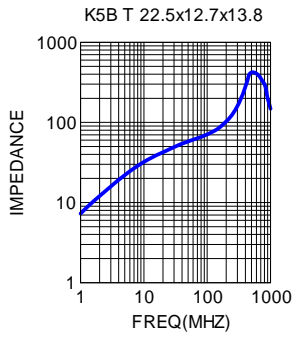

SPECIFICATION OF T SERIES

※Other sizes are available upon request.

※All the data listed in this catalogue are for reference only, King Core reserves the right to alter or revise the specifications without prior notification.

Compon
All-EMC Solution

全方位电磁兼容 (EMC) 器件供应商!

深圳市科普伦科技有限公司 电话: 0755-26532285 传真: 0755-26532652 邮箱: kai.zhong@compon-tech.com