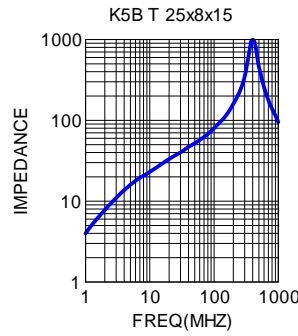

SPECIFICATION OF T SERIES

※Other sizes are available upon request.

※All the data listed in this catalogue are for reference only, King Core reserves the right to alter or revise the specifications without prior notification.

Compon
All-EMC Solution

全方位电磁兼容 (EMC) 器件供应商!

深圳市科普伦科技有限公司 电话: 0755-26532285 传真: 0755-26532652 邮箱: kai.zhong@compon-tech.com