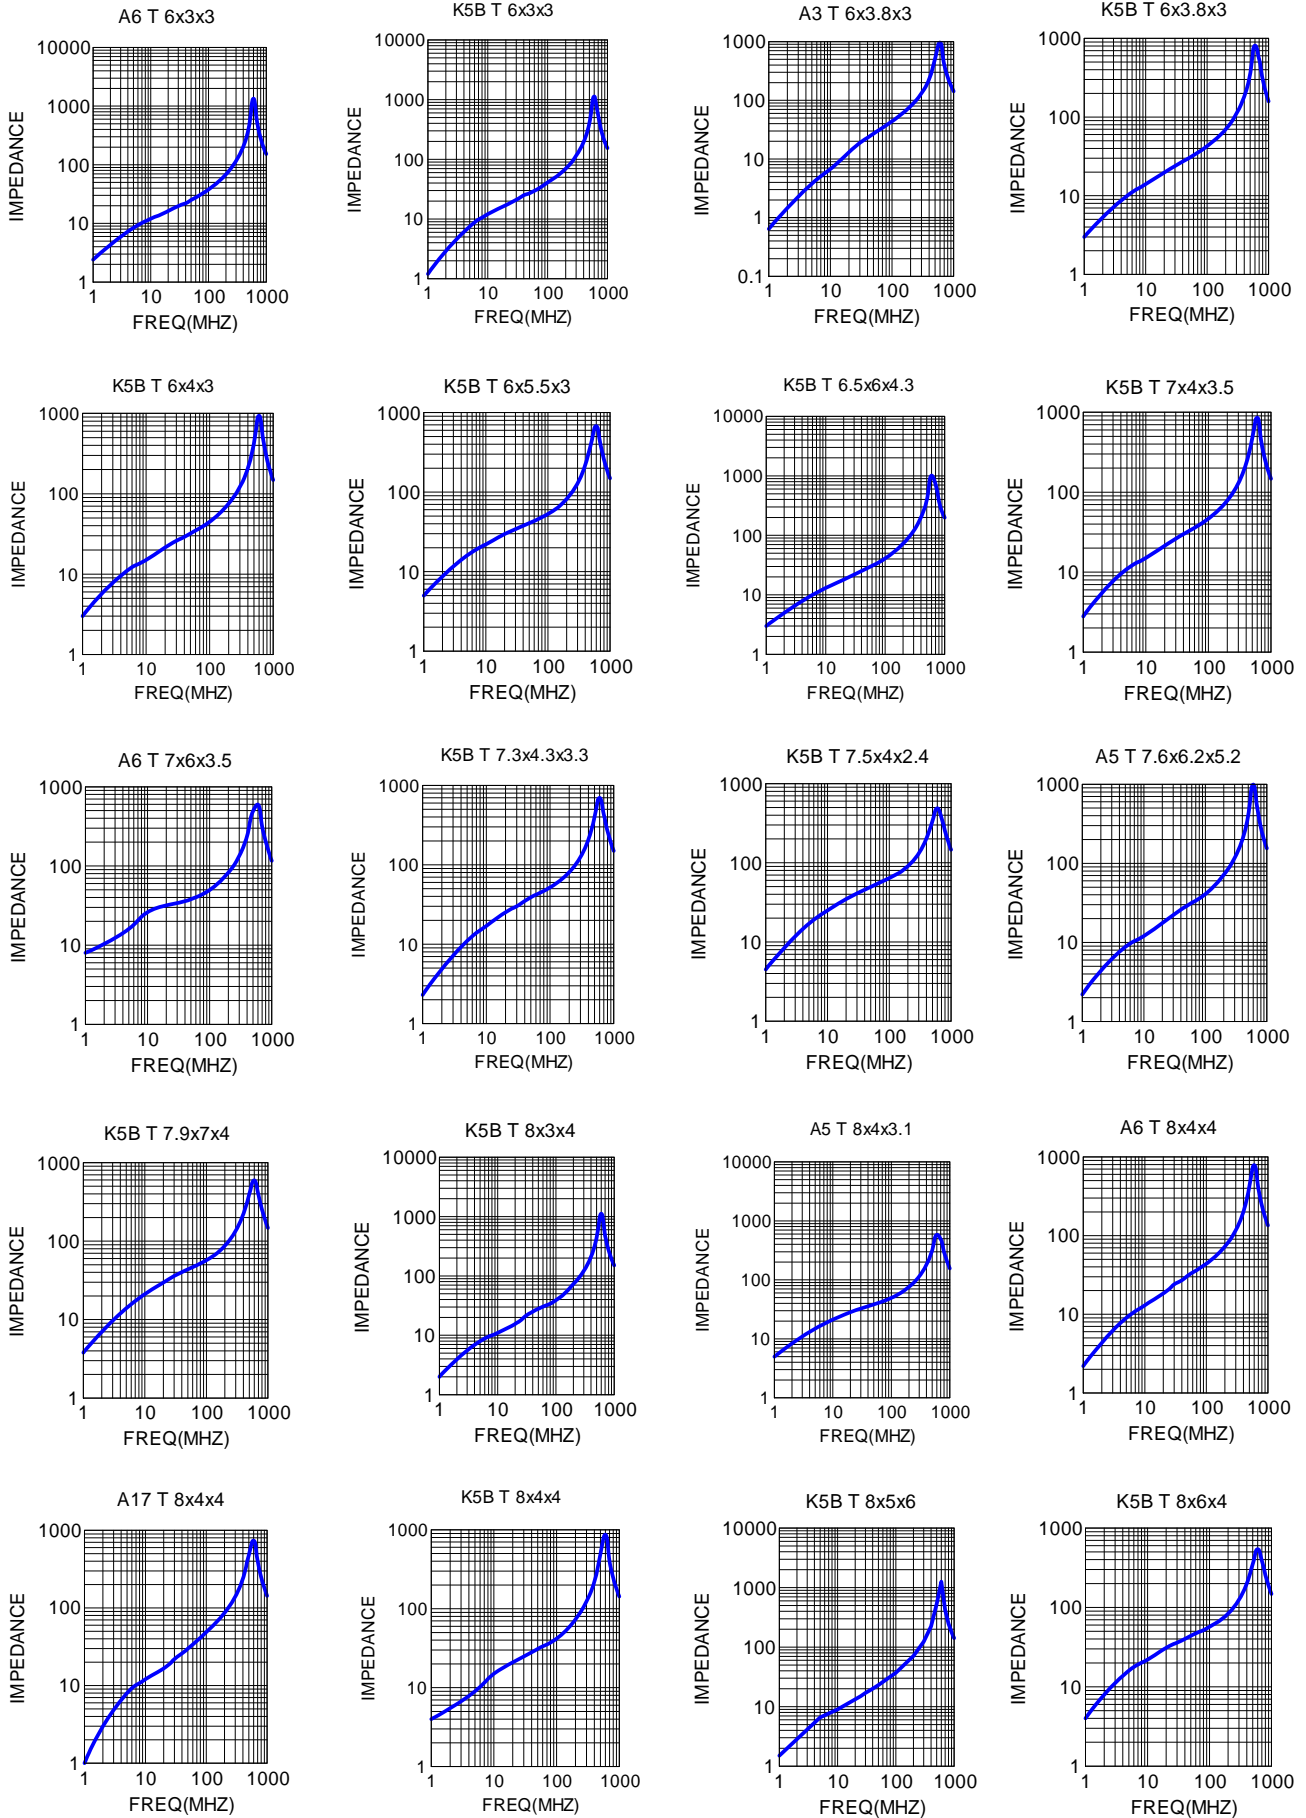

SPECIFICATION OF T SERIES

※Other sizes are available upon request.

※All the date listed in this catalogue are for reference only, King Core reserves the right to alter or revise the specifications without prior notification.

全方位电磁兼容 (EMC) 器件供应商! kai.zhong@compon-tech.com

深圳市科普伦科技有限公司 电话: 0755-26532285 传真: 0755-26532652 邮箱: kai.zhong@compon-tech.com