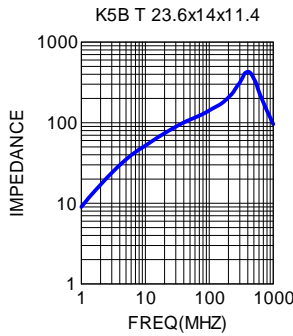

SPECIFICATION OF T SERIES

※Other sizes are available upon request.

※All the data listed in this catalogue are for reference only, King Core reserves the right to alter or revise the specifications without prior notification.

Compon
All-EMC Solution

全方位电磁兼容 (EMC) 器件供应商!

深圳市科普伦科技有限公司 电话: 0755-26532285 传真: 0755-26532652 邮箱: kai.zhong@compon-tech.com