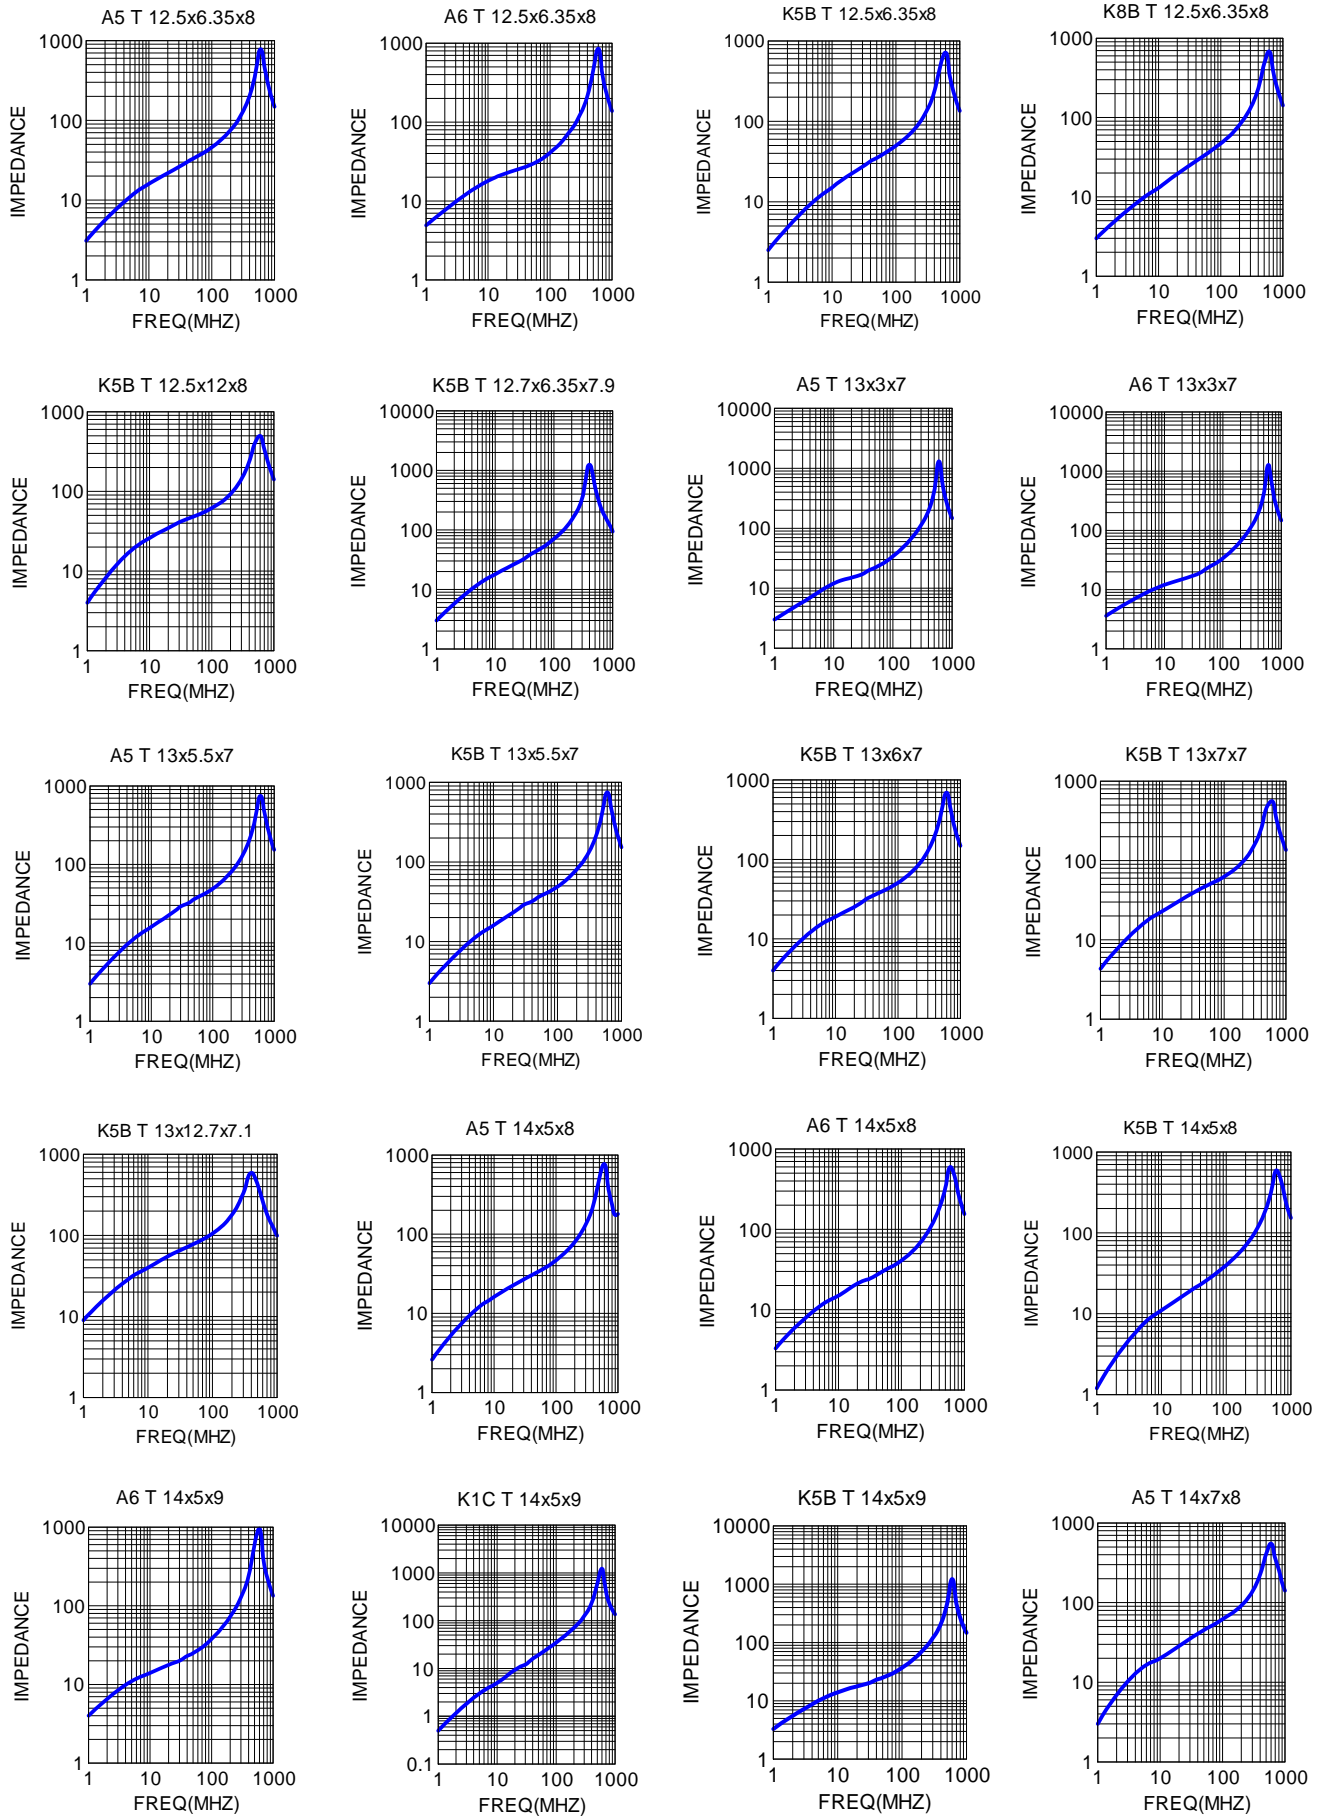

SPECIFICATION OF T SERIES

※Other sizes are available upon request.

※All the date listed in this catalogue are for reference only, King Core reserves the right to alter or revise the specifications without prior notification.

全方位电磁兼容 (EMC) 器件供应商!

深圳市科普伦科技有限公司 电话: 0755-26532285 传真: 0755-26532652 邮箱: kai.zhong@compon-tech.com