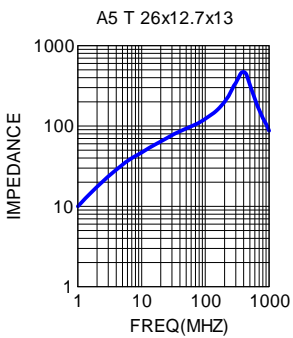

SPECIFICATION OF T SERIES

※Other sizes are available upon request.

※All the data listed in this catalogue are for reference only, King Core reserves the right to alter or revise the specifications without prior notification.

Compon
All-EMC Solution

全方位电磁兼容 (EMC) 器件供应商!

深圳市科普伦科技有限公司 电话: 0755-26532285 传真: 0755-26532652 邮箱: kai.zhong@compon-tech.com