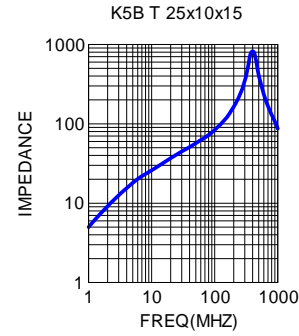

SPECIFICATION OF T SERIES

※Other sizes are available upon request.

※All the data listed in this catalogue are for reference only, King Core reserves the right to alter or revise the specifications without prior notification.

Compon
All-EMC Solution

全方位电磁兼容 (EMC) 器件供应商!

深圳市科普伦科技有限公司 电话: 0755-26532285 传真: 0755-26532652 邮箱: kai.zhong@compon-tech.com