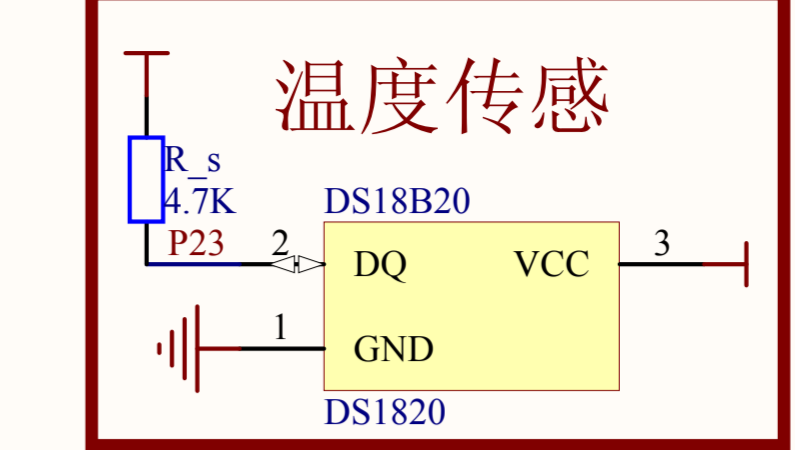

MCS-51单片机实验板

<http://c51.redpill.com>

Title: MCS-51单片机实验板		
Size: A4	Number: 1	Revision: 1.0
Date: 2006-10-30	Sheet of: 1	Drawn by: fanfengdi
File: Sheet1.SchDoc		