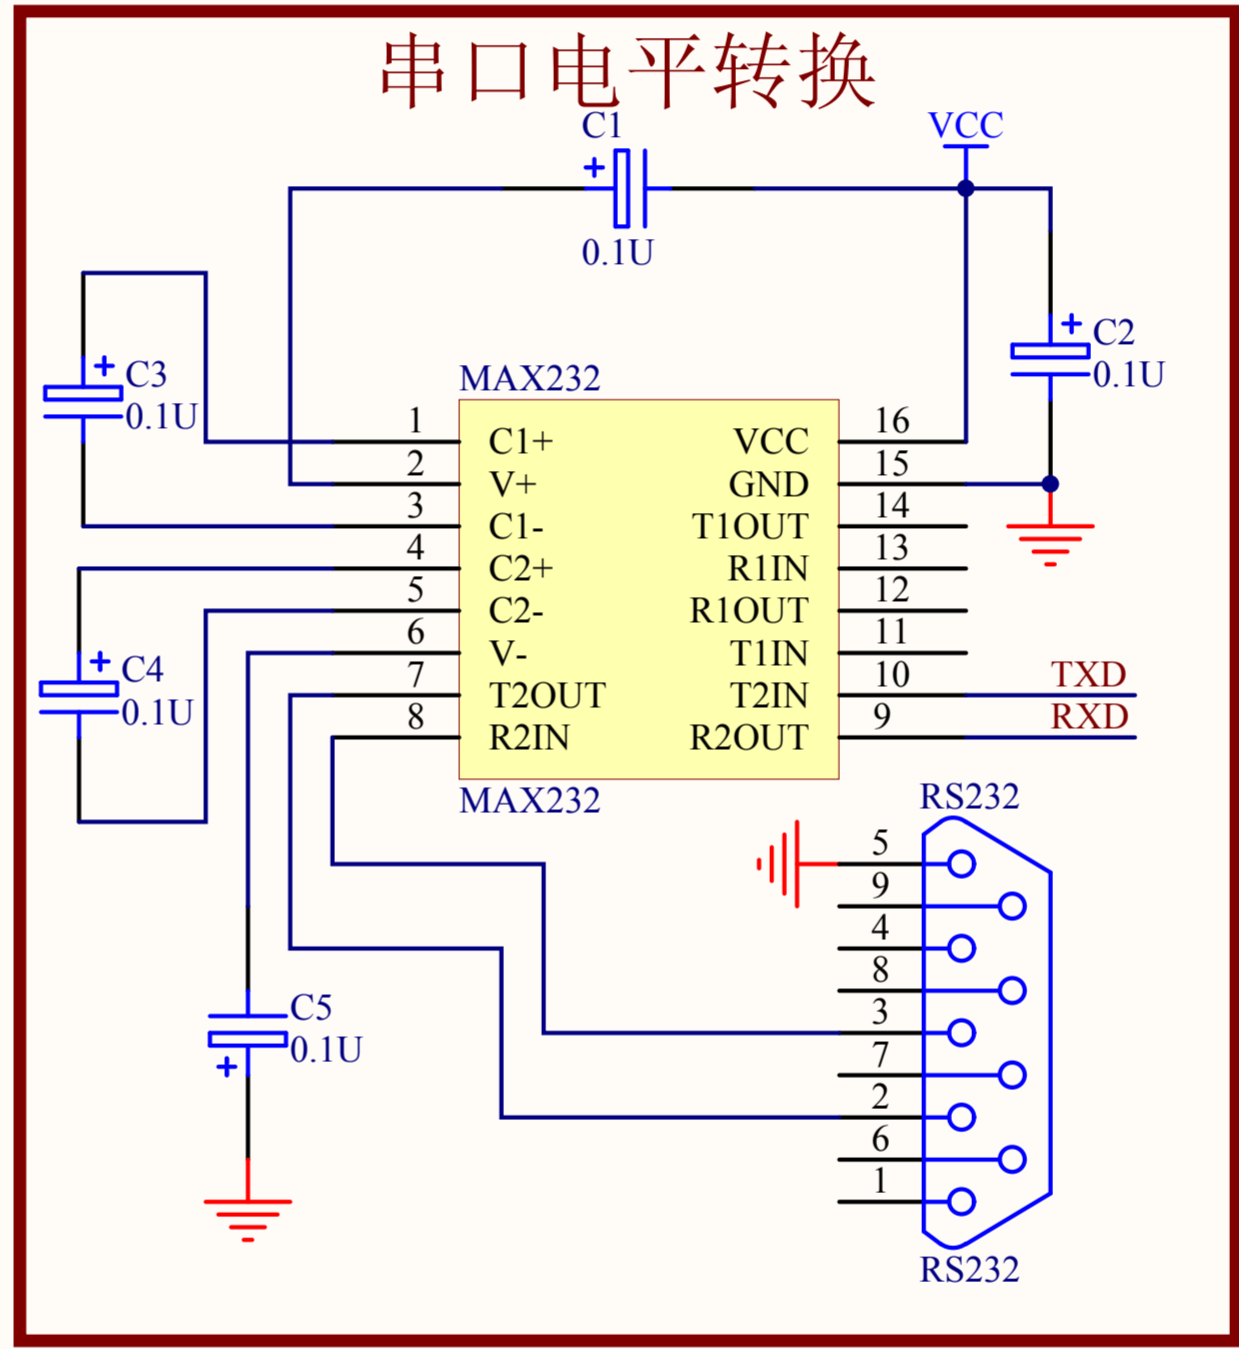

MCS-51单片机实验板

<http://c51.redpill.com>

Title: MCS-51单片机实验板		
Size: A4	Number: 1	Revision: 1.0
Date: 2006-10-30	Sheet of: 1	Drawn by: fanfengdi
File: Sheet1.SchDoc		