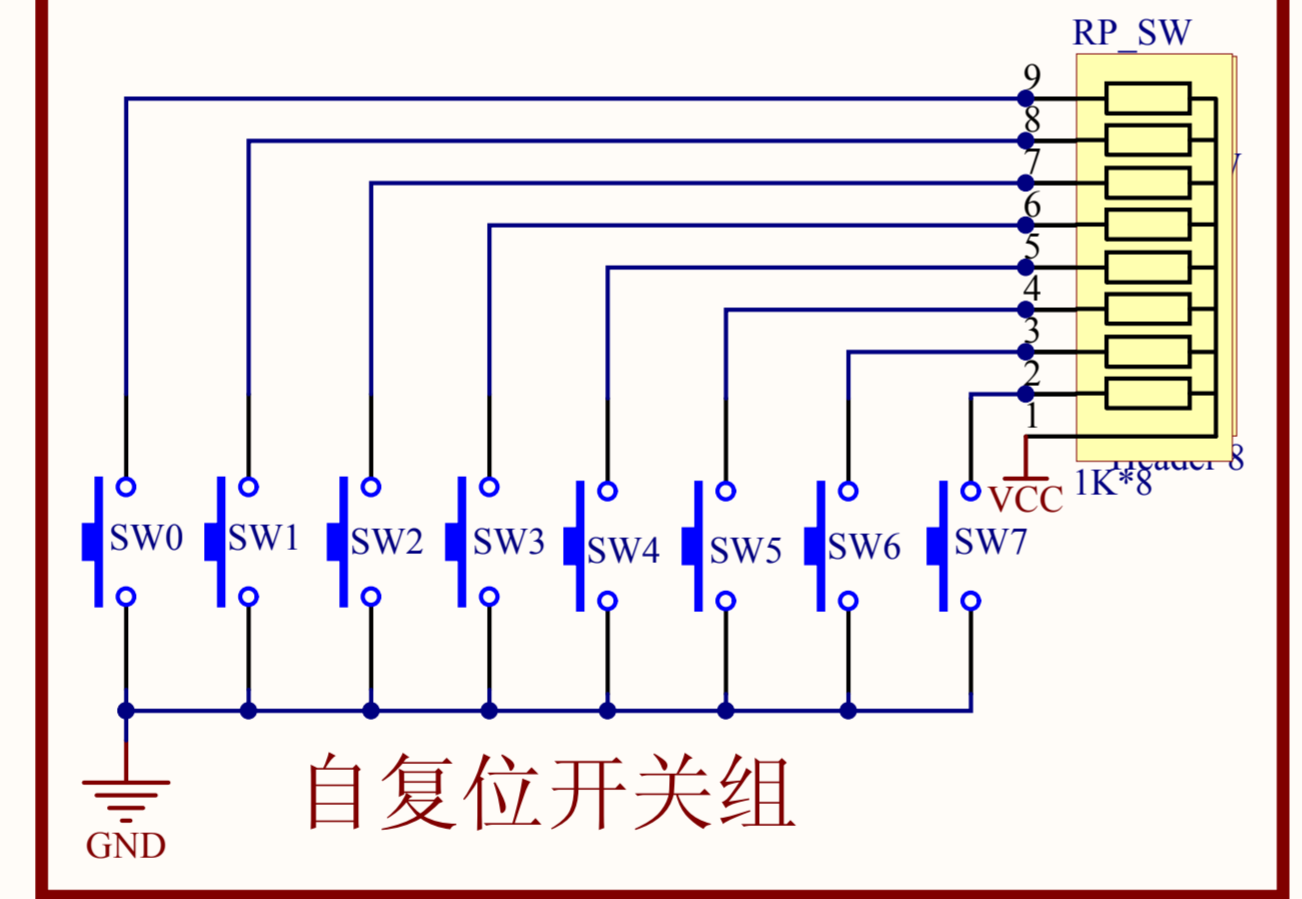

MCS-51单片机实验板

<http://c51.redpill.com>

Title: MCS-51单片机实验板		
Size: A4	Number: 1	Revision: 1.0
Date: 2006-10-30	Sheet of: 1	Drawn by: fanfengdi
File: Sheet1.SchDoc		