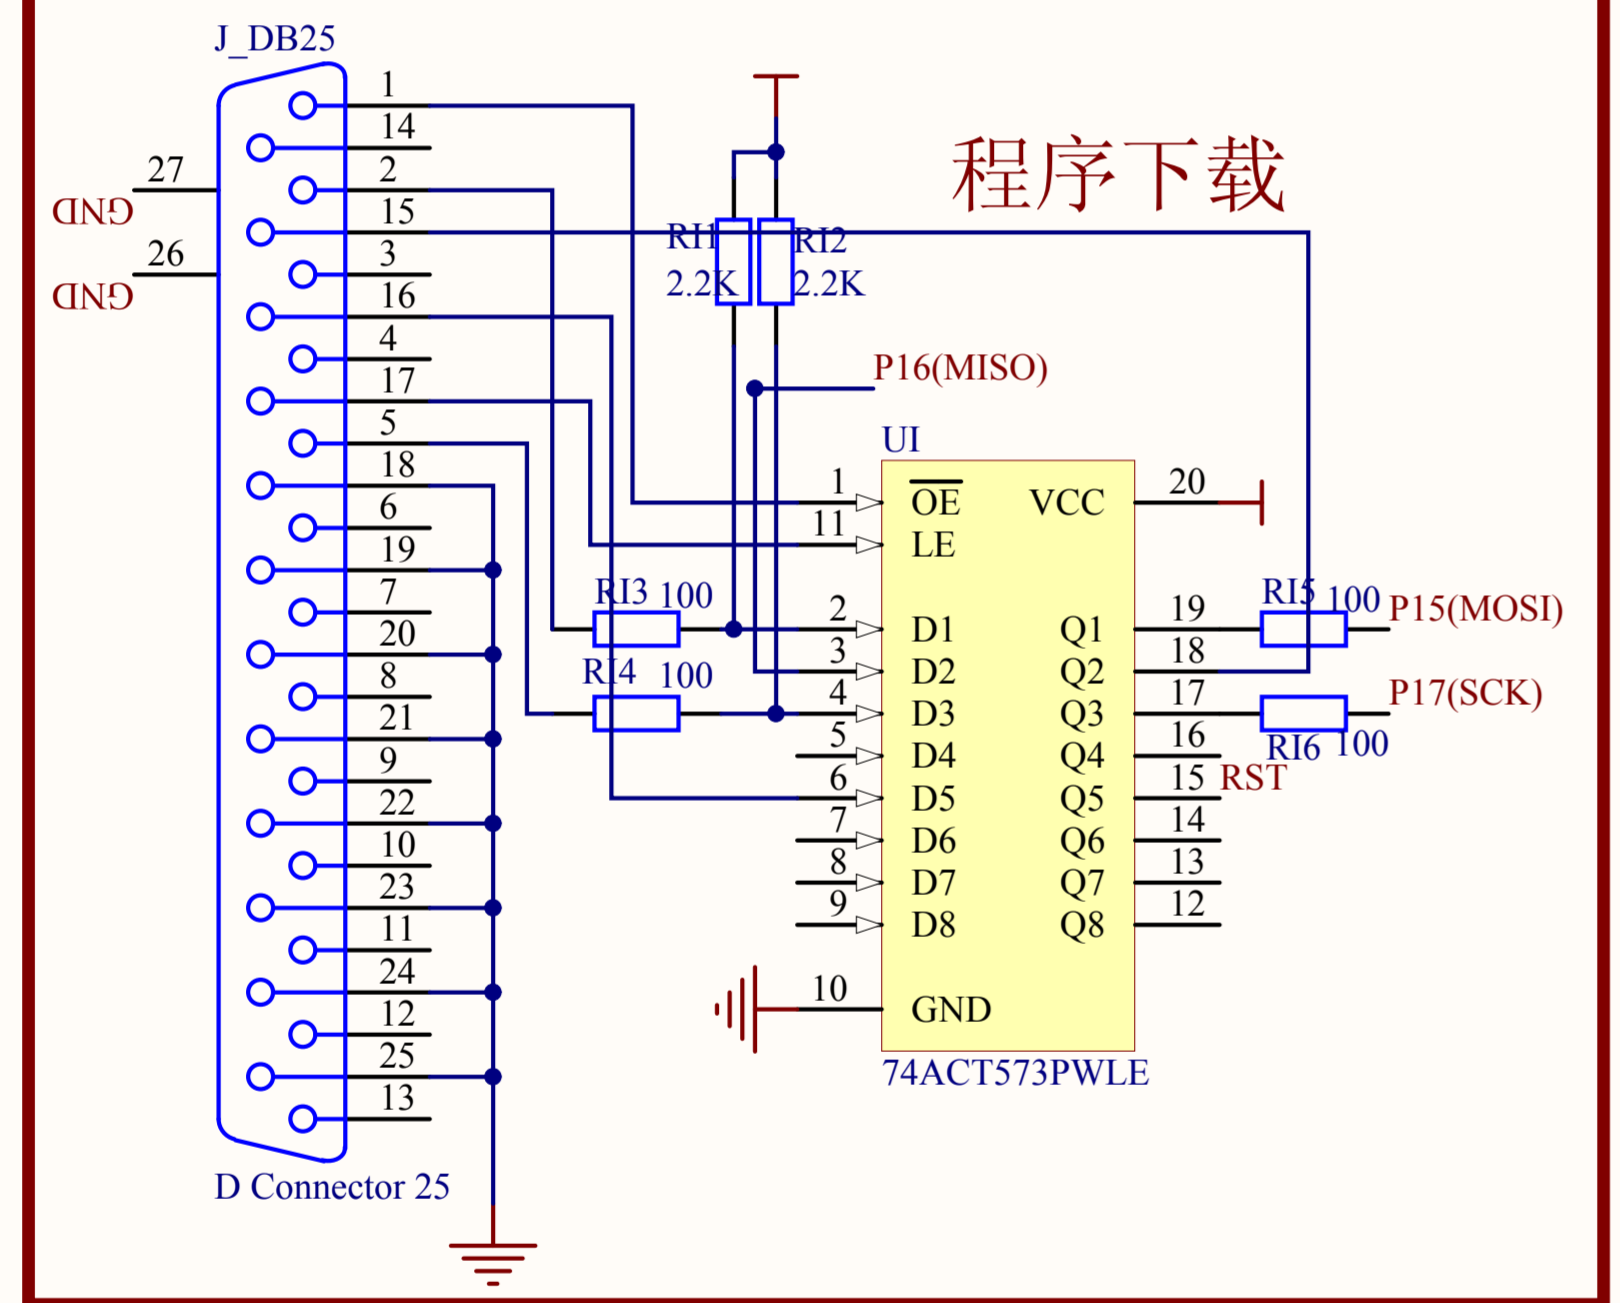

MCS-51单片机实验板

<http://c51.redpill.com>

Title: MCS-51单片机实验板		
Size: A4	Number: 1	Revision: 1.0
Date: 2006-10-30	Sheet of: 1	Drawn by: fanfengdi
File: Sheet1.SchDoc		