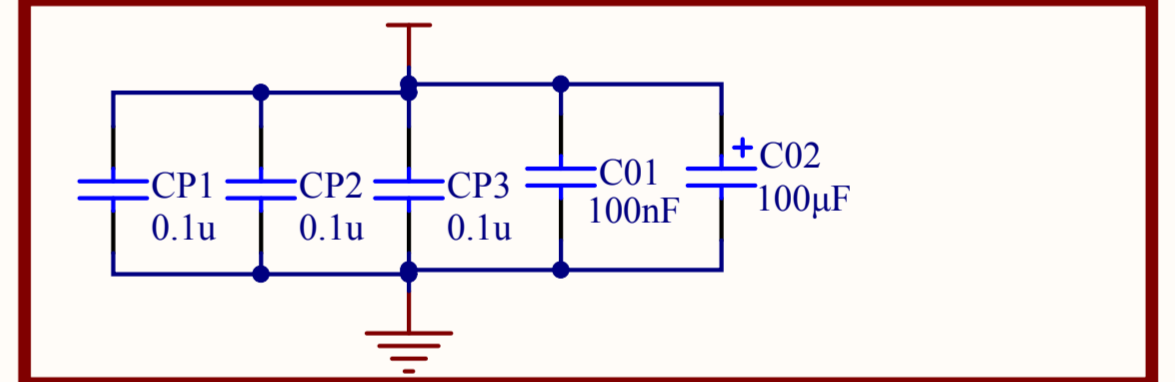

MCS-51单片机实验板

<http://c51.redpill.com>

Title: MCS-51单片机实验板		
Size: A4	Number: 1	Revision: 1.0
Date: 2006-10-30	Sheet of: 1	Drawn by: fanfengdi
File: Sheet1.SchDoc		