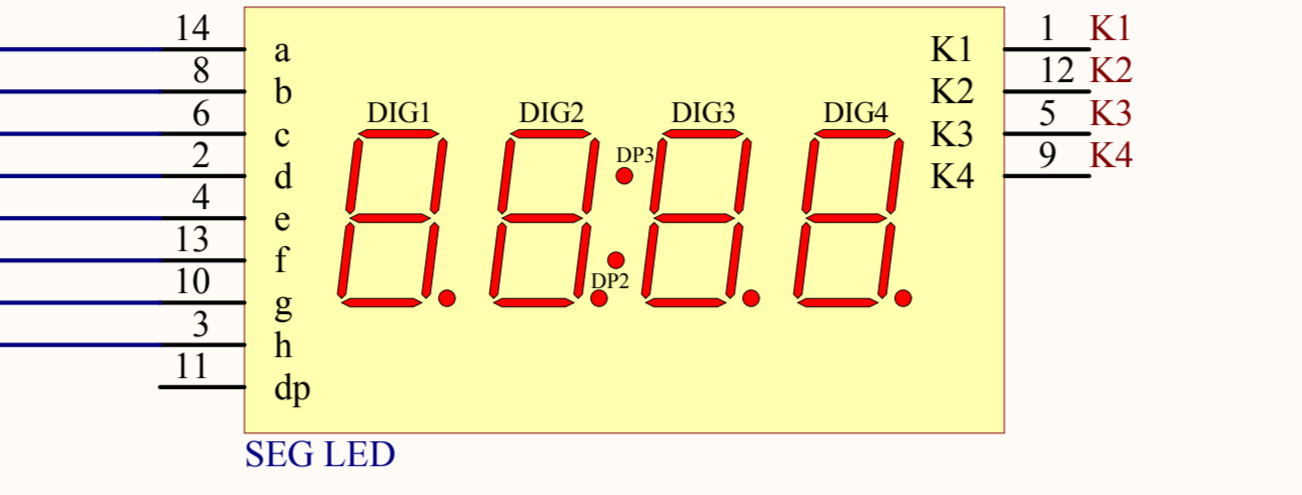

MCS-51单片机实验板

<http://c51.redpill.com>

Title: MCS-51单片机实验板		
Size: A4	Number: 1	Revision: 1.0
Date: 2006-10-30	Sheet of: 1	Drawn by: fanfengdi
File: Sheet1.SchDoc		