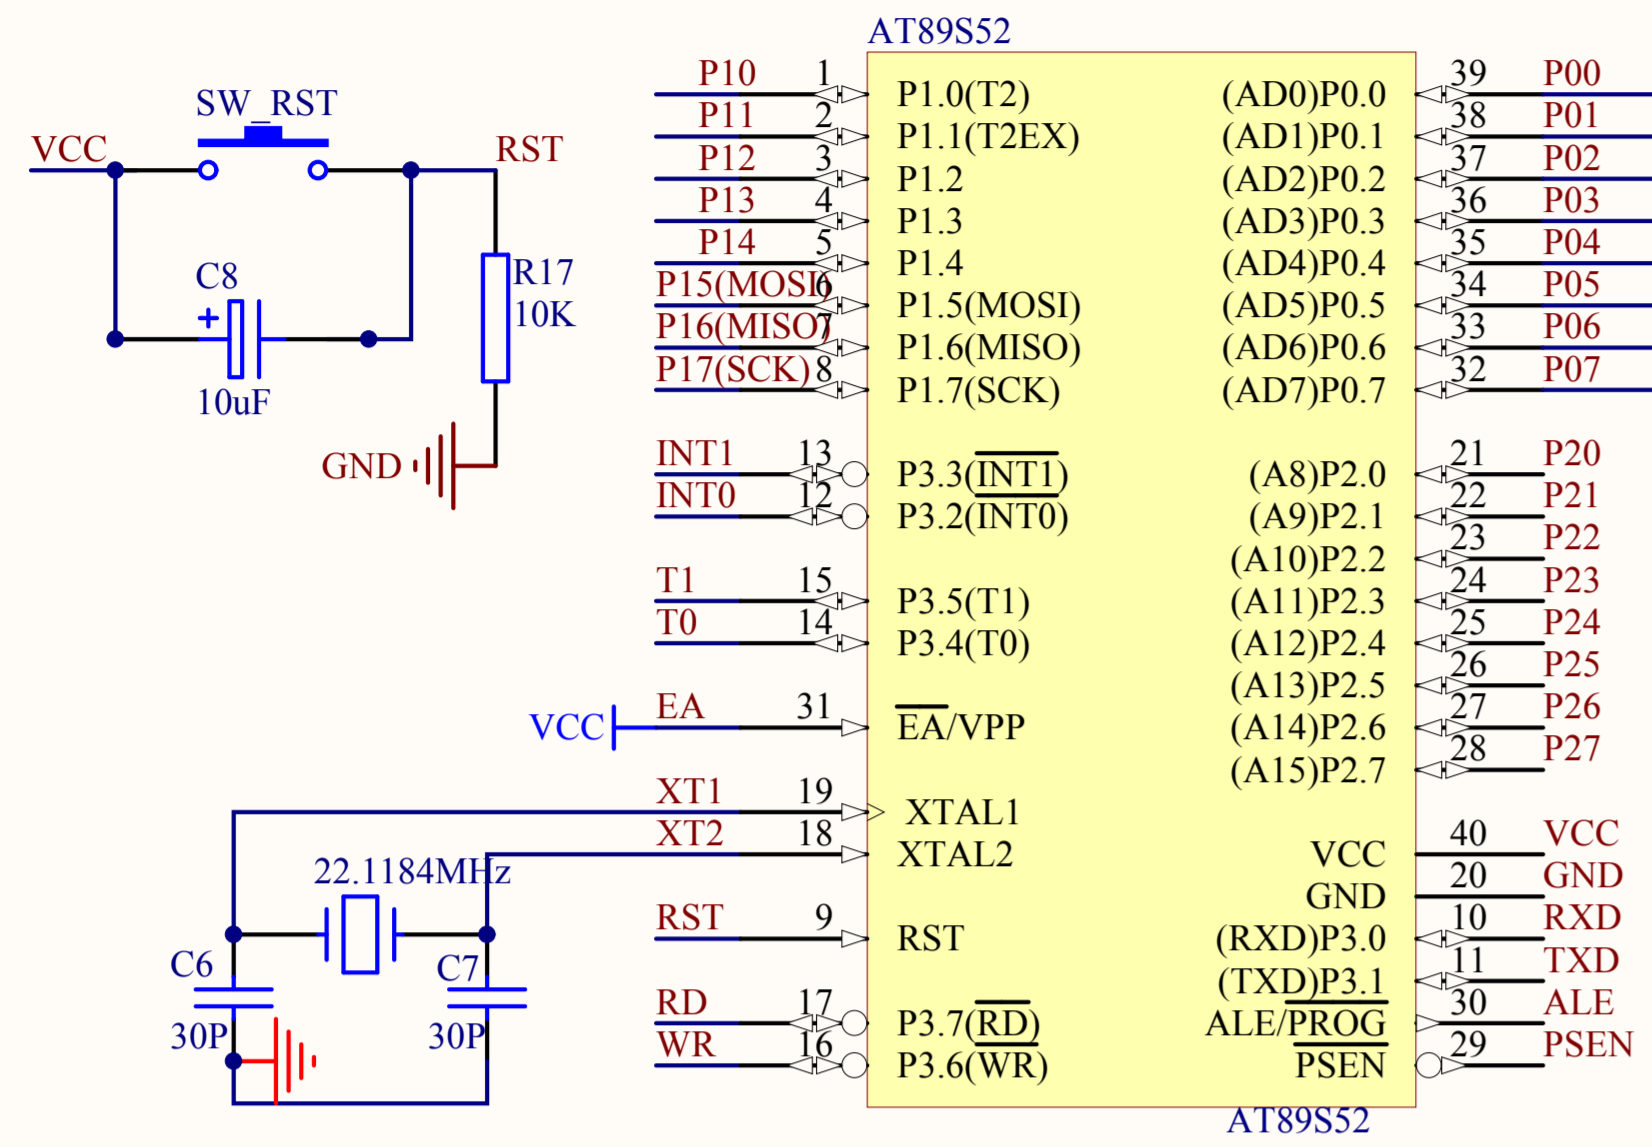

MCS-51单片机实验板

<http://c51.redpill.com>

Title: MCS-51单片机实验板		
Size: A4	Number: 1	Revision: 1.0
Date: 2006-10-30	Sheet of: 1	Drawn by: fanfengdi
File: Sheet1.SchDoc		