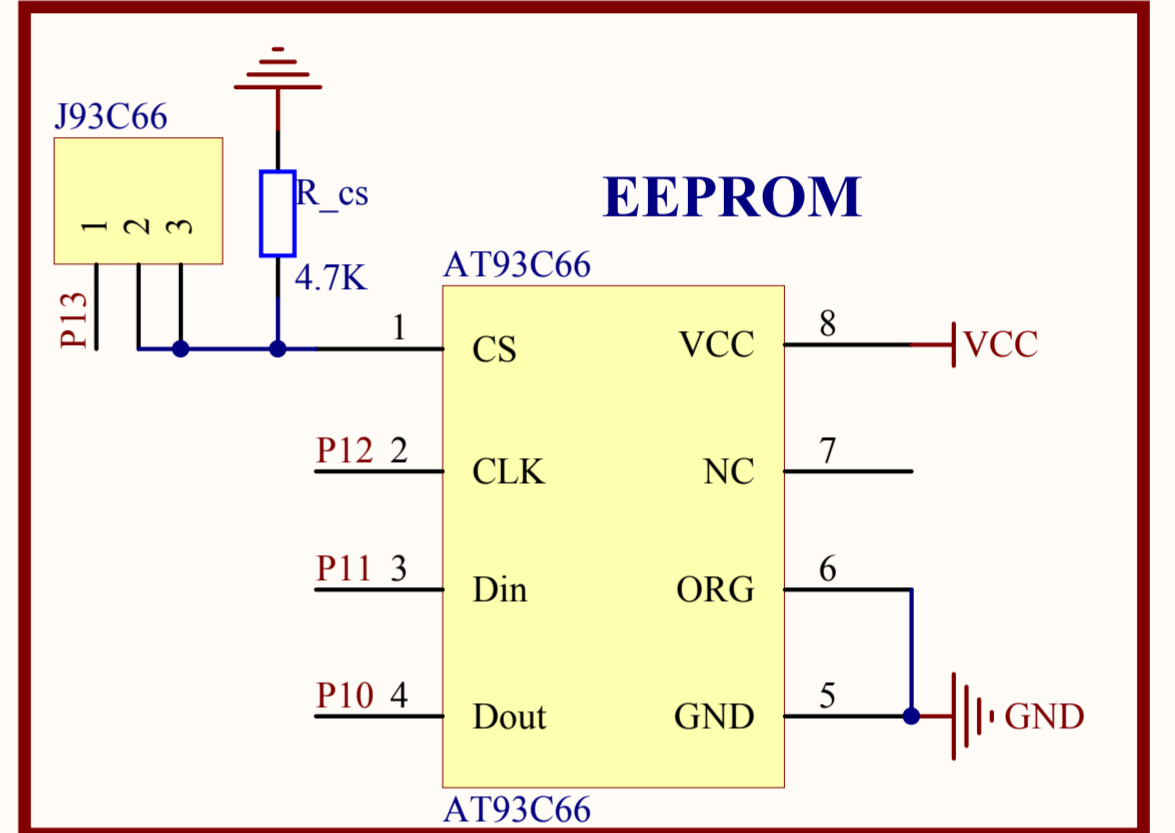

MCS-51单片机实验板

<http://c51.redpill.com>

Title: MCS-51单片机实验板		
Size: A4	Number: 1	Revision: 1.0
Date: 2006-10-30	Sheet of: 1	Drawn by: fanfengdi
File: Sheet1.SchDoc		