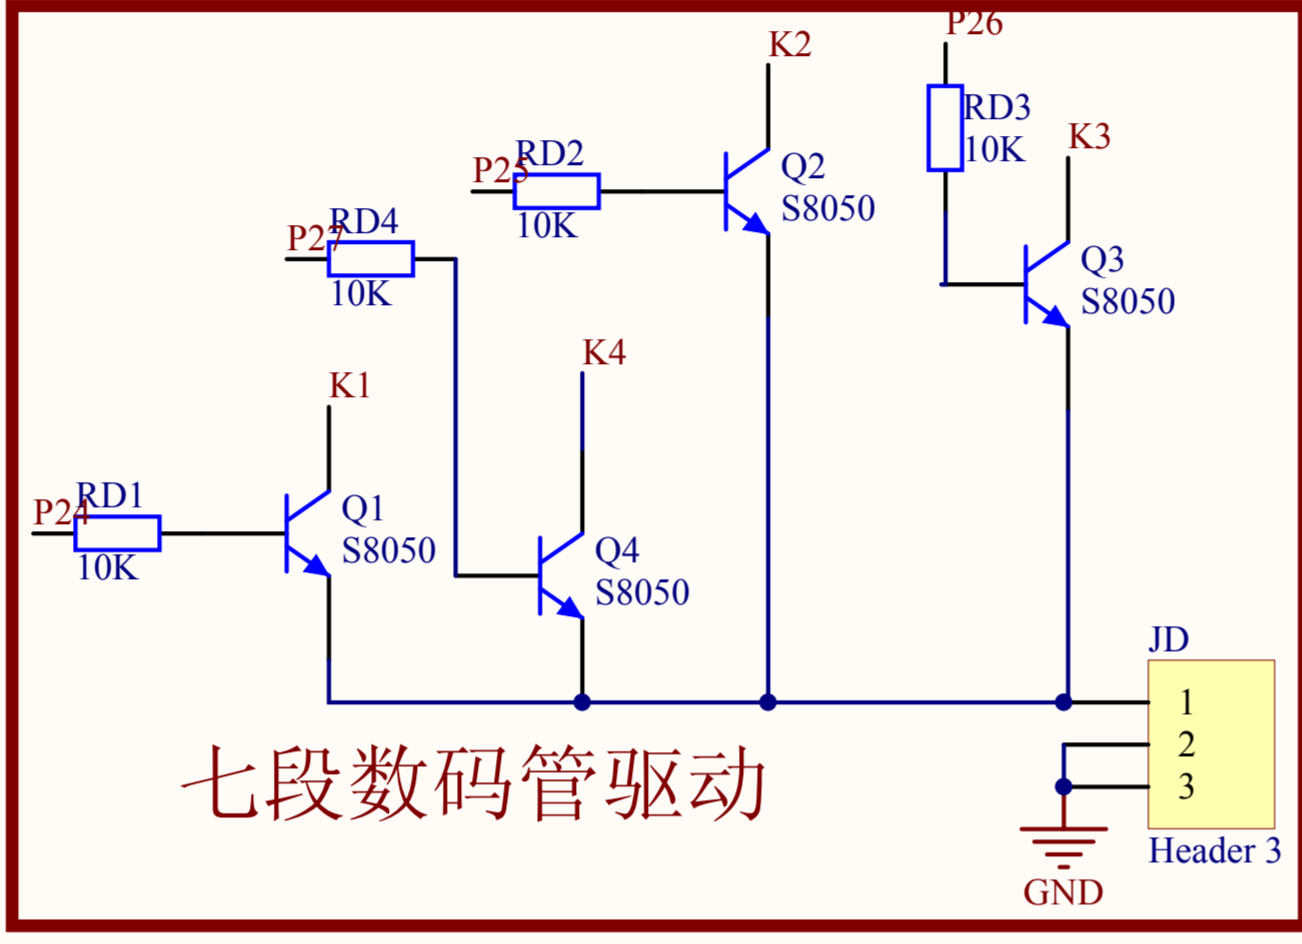

MCS-51单片机实验板

<http://c51.redpill.com>

Title: MCS-51单片机实验板		
Size: A4	Number: 1	Revision: 1.0
Date: 2006-10-30	Sheet of: 1	Drawn by: fanfengdi
File: Sheet1.SchDoc		