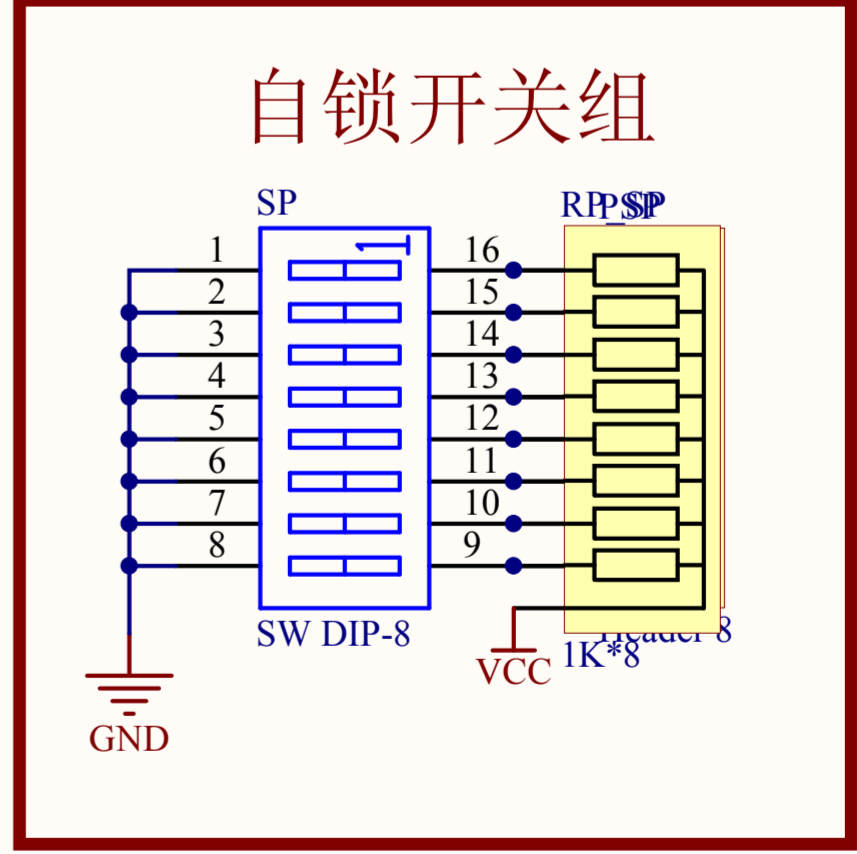

MCS-51单片机实验板

<http://c51.redpill.com>

Title: MCS-51单片机实验板		
Size: A4	Number: 1	Revision: 1.0
Date: 2006-10-30	Sheet of: 1	Drawn by: fanfengdi
File: Sheet1.SchDoc		