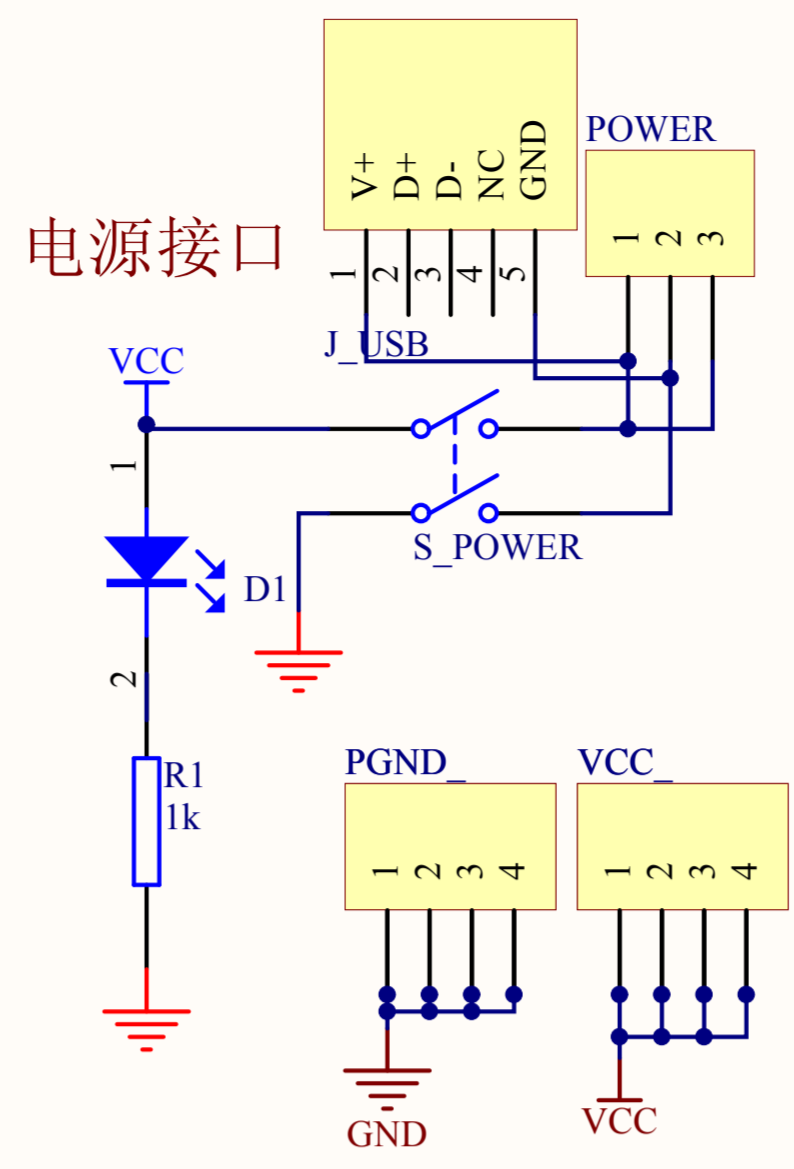

MCS-51单片机实验板

<http://c51.redpill.com>

Title: MCS-51单片机实验板		
Size: A4	Number: 1	Revision: 1.0
Date: 2006-10-30	Sheet of: 1	Drawn by: fanfengdi
File: Sheet1.SchDoc		