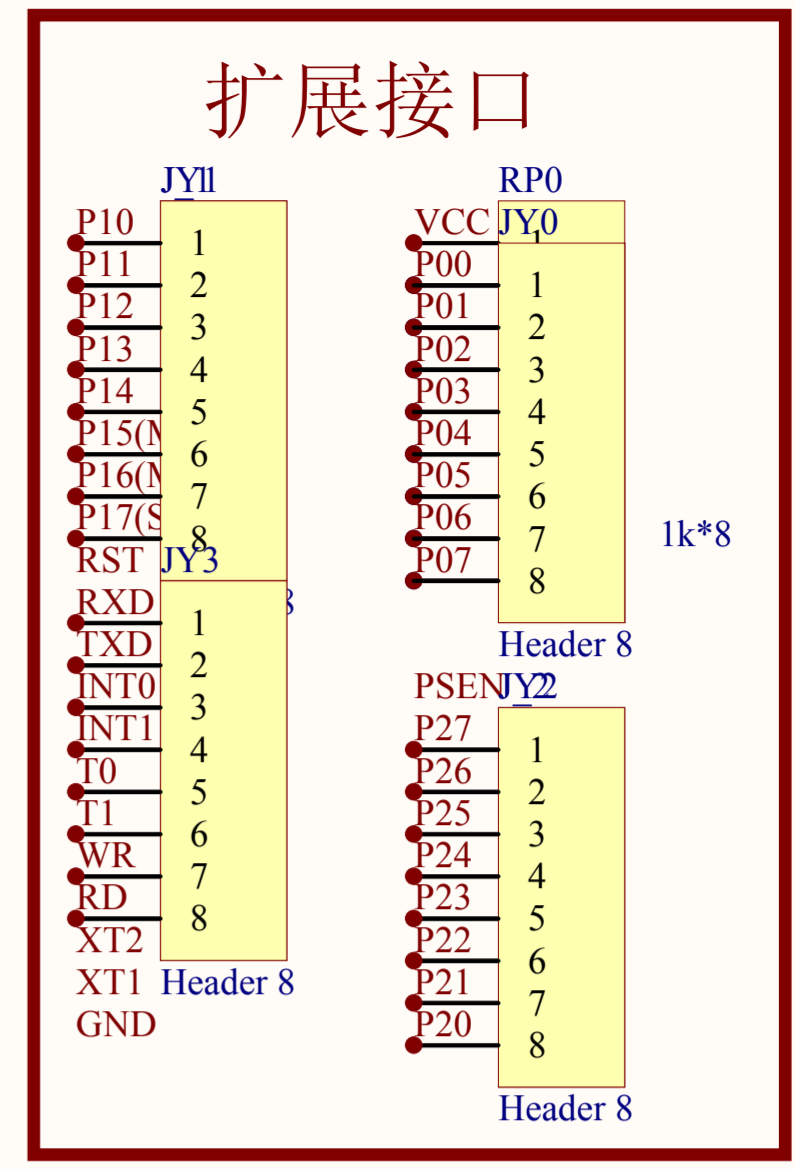

MCS-51单片机实验板

<http://c51.redpill.com>

Title: MCS-51单片机实验板		
Size: A4	Number: 1	Revision: 1.0
Date: 2006-10-30	Sheet of: 1	Drawn by: fanfengdi
File: Sheet1.SchDoc		