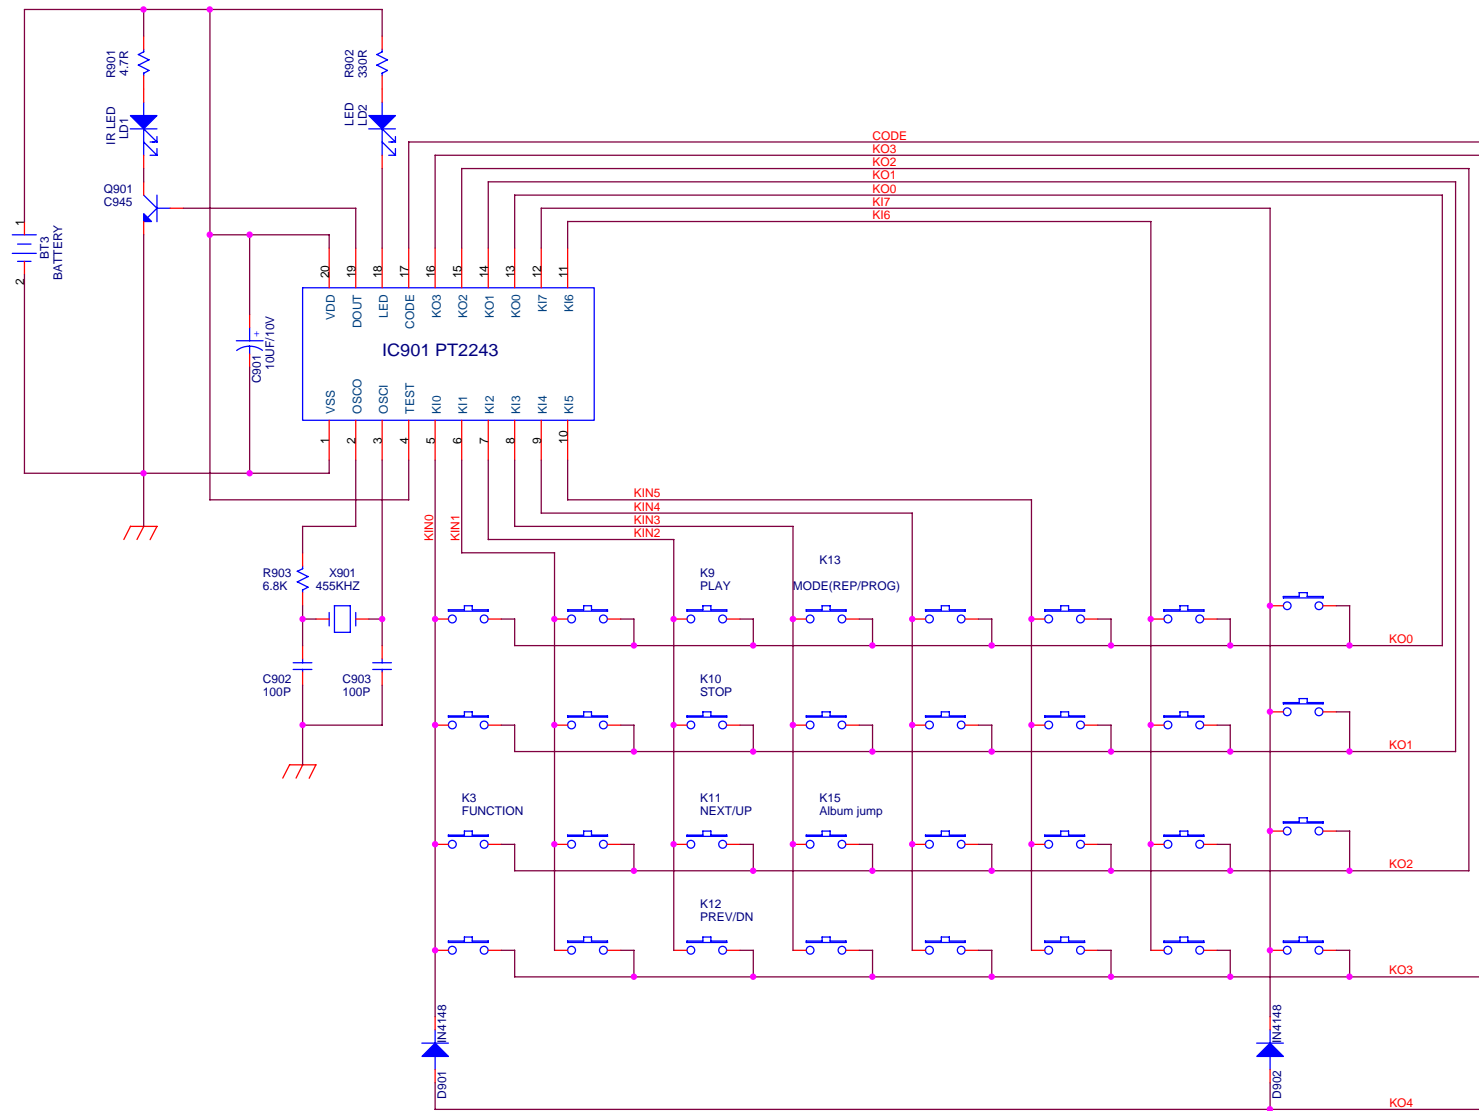

# <3 digit remote key arrangement>

Title		<Title>
Size	Document Number	Rev
A3	<Doc>	<Rev Code>
Date:	Tuesday, November 08, 2005	Sheet 1 of 1