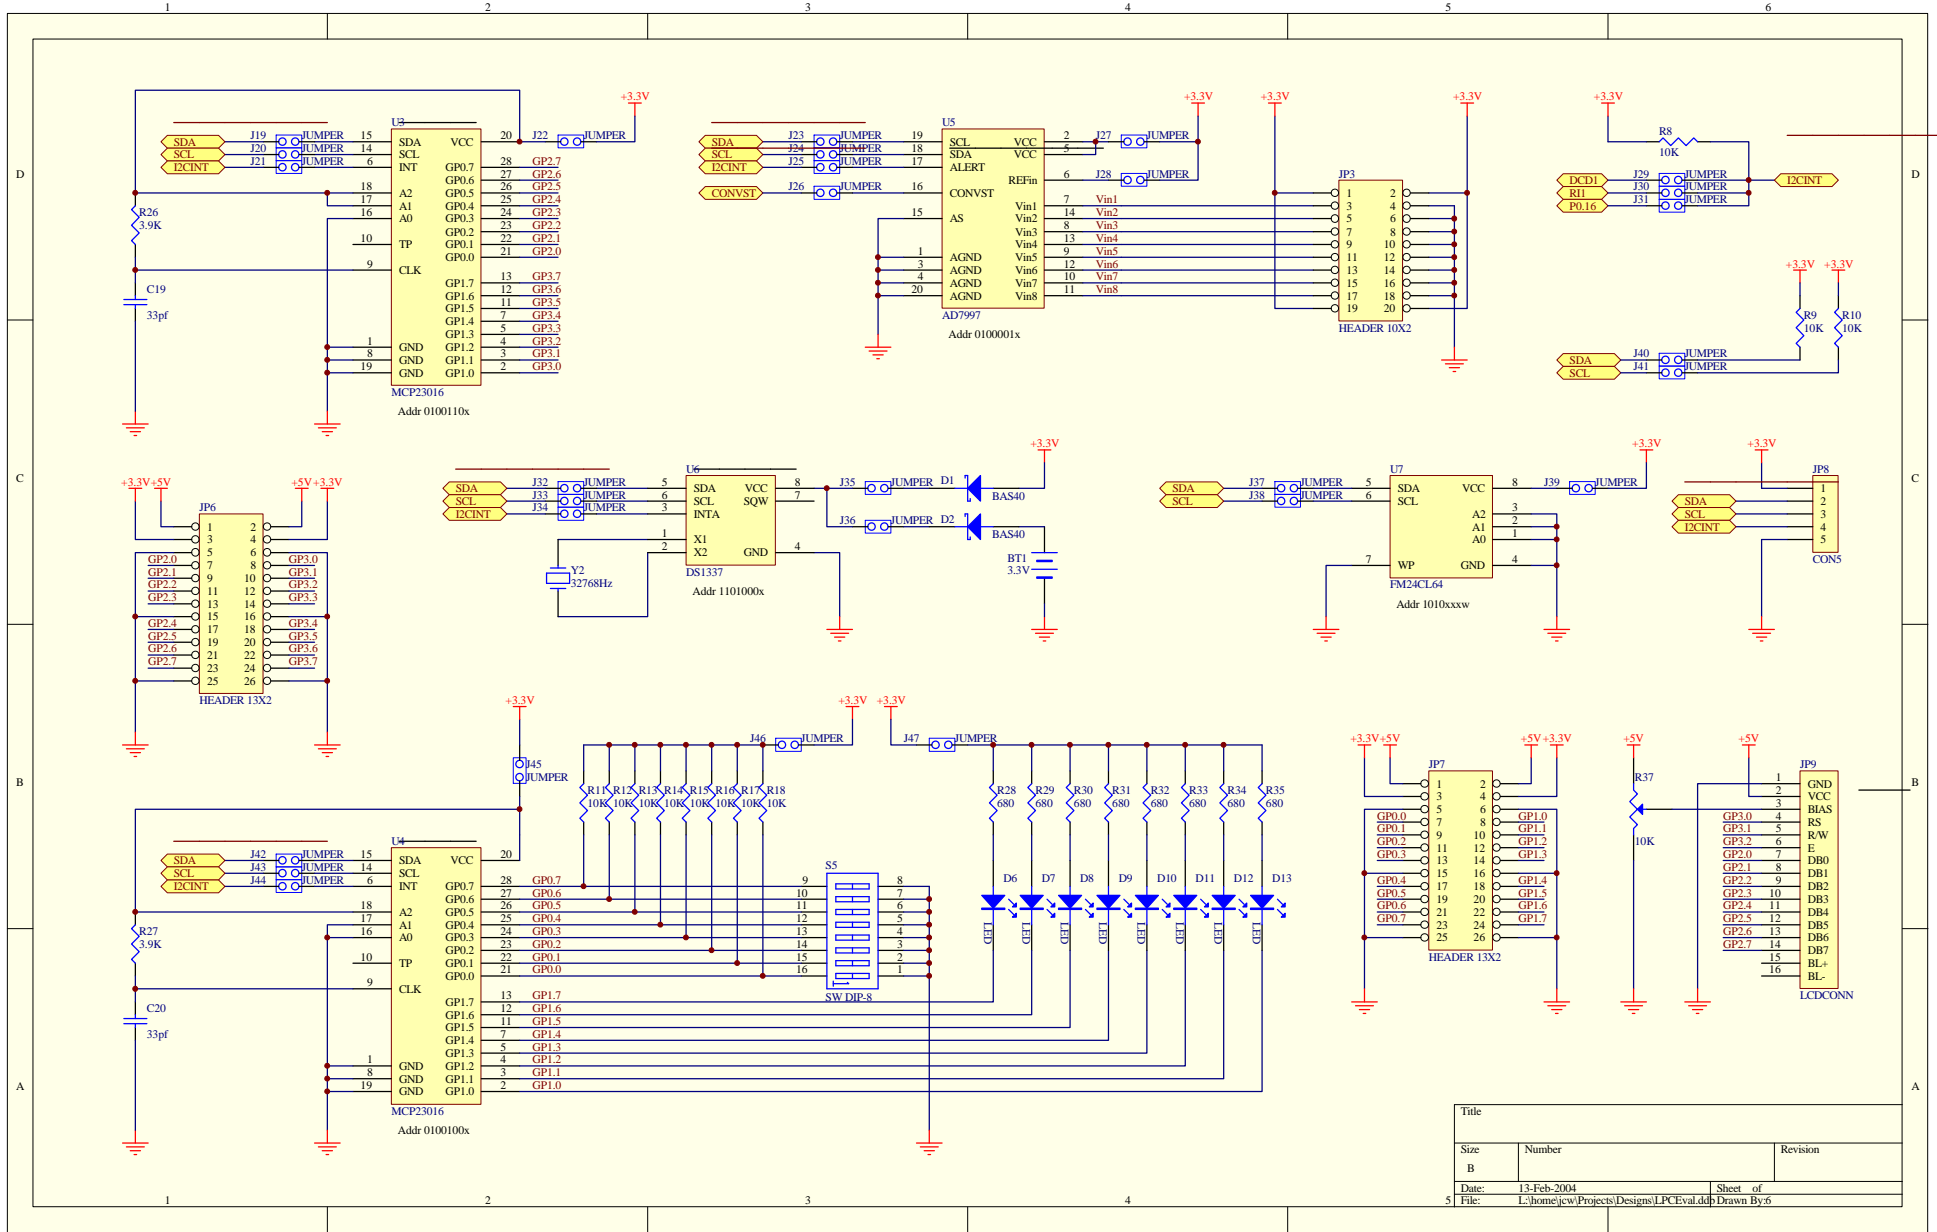

Title		
Size	Number	Revision
B		
Date:	13-Feb-2004	Sheet of
File:	L:\home\icw\Projects\Designs\LPCEval.dwg Drawn By:	

Title		
Size	Number	Revision
B		
Date:	13-Feb-2004	Sheet of
File:	L:\home\icw\Projects\Designs\LPC2106.dxp	Drawn By:6

Title		
Size	Number	Revision
B		
Date:	13-Feb-2004	Sheet of
File:	L:\home\icw\Projects\Designs\LPCEval.dlp	Drawn By: 6

Title		
Size	Number	Revision
B		
Date:	13-Feb-2004	Sheet of
File:	L:\home\icw\Projects\Designs\LPCEval.dlp	Drawn By: 6