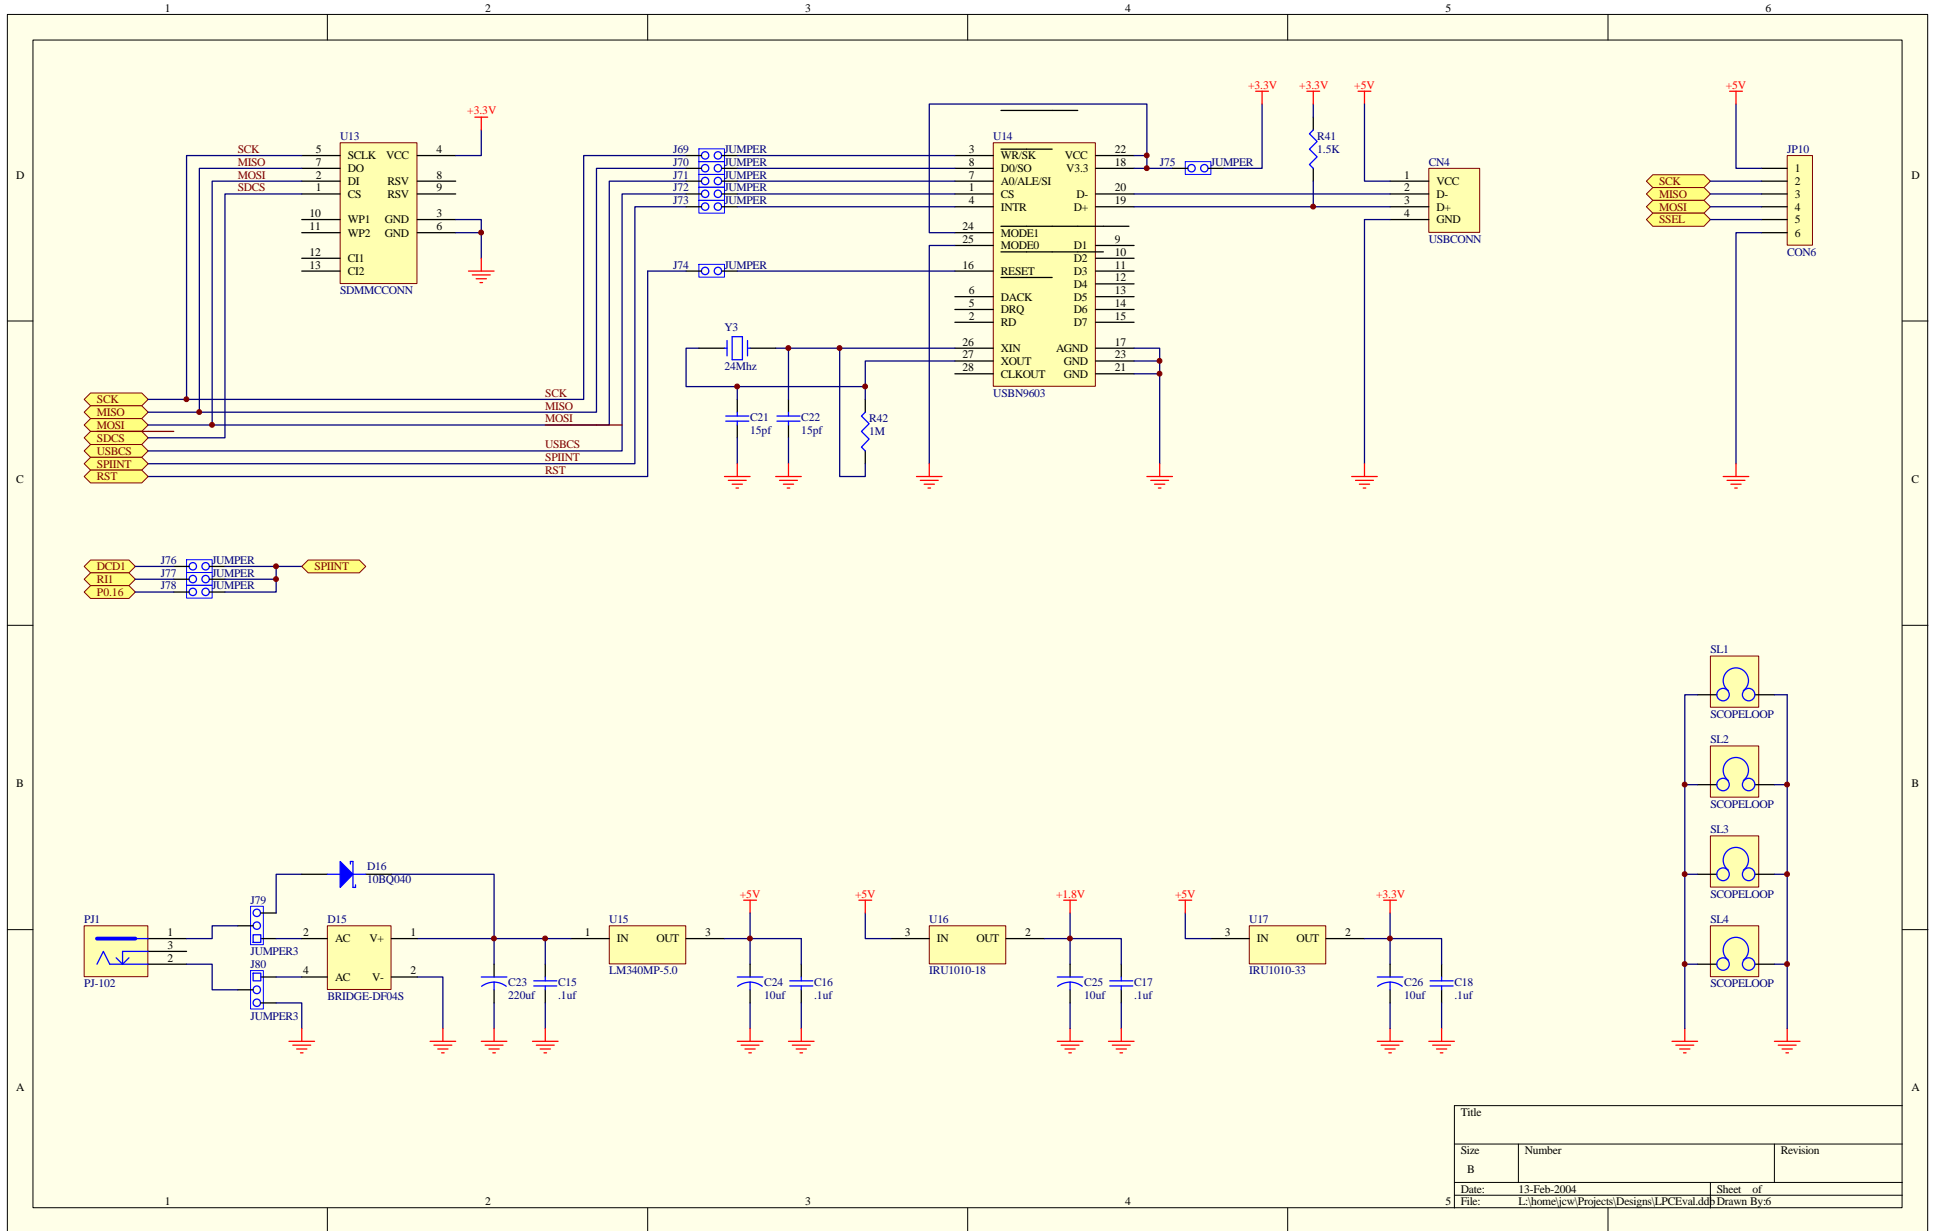

Title		
Size	Number	Revision
B		
Date:	13-Feb-2004	Sheet of
File:	L:\home\icw\Projects\Designs\LPCEval.dwg Drawn By:	

Title		
Size	Number	Revision
B		
Date:	13-Feb-2004	Sheet of
File:	L:\home\icw\Projects\Designs\LPC2106.dxp	Drawn By:6

Title		
Size	Number	Revision
B		
Date:	13-Feb-2004	Sheet of
File:	L:\home\icw\Projects\Designs\LPCEval.dlp	Drawn By: 6

Title		
Size	Number	Revision
B		
Date:	13-Feb-2004	Sheet of
File:	L:\home\icw\Projects\Designs\LPCEval.dlp	Drawn By: 6