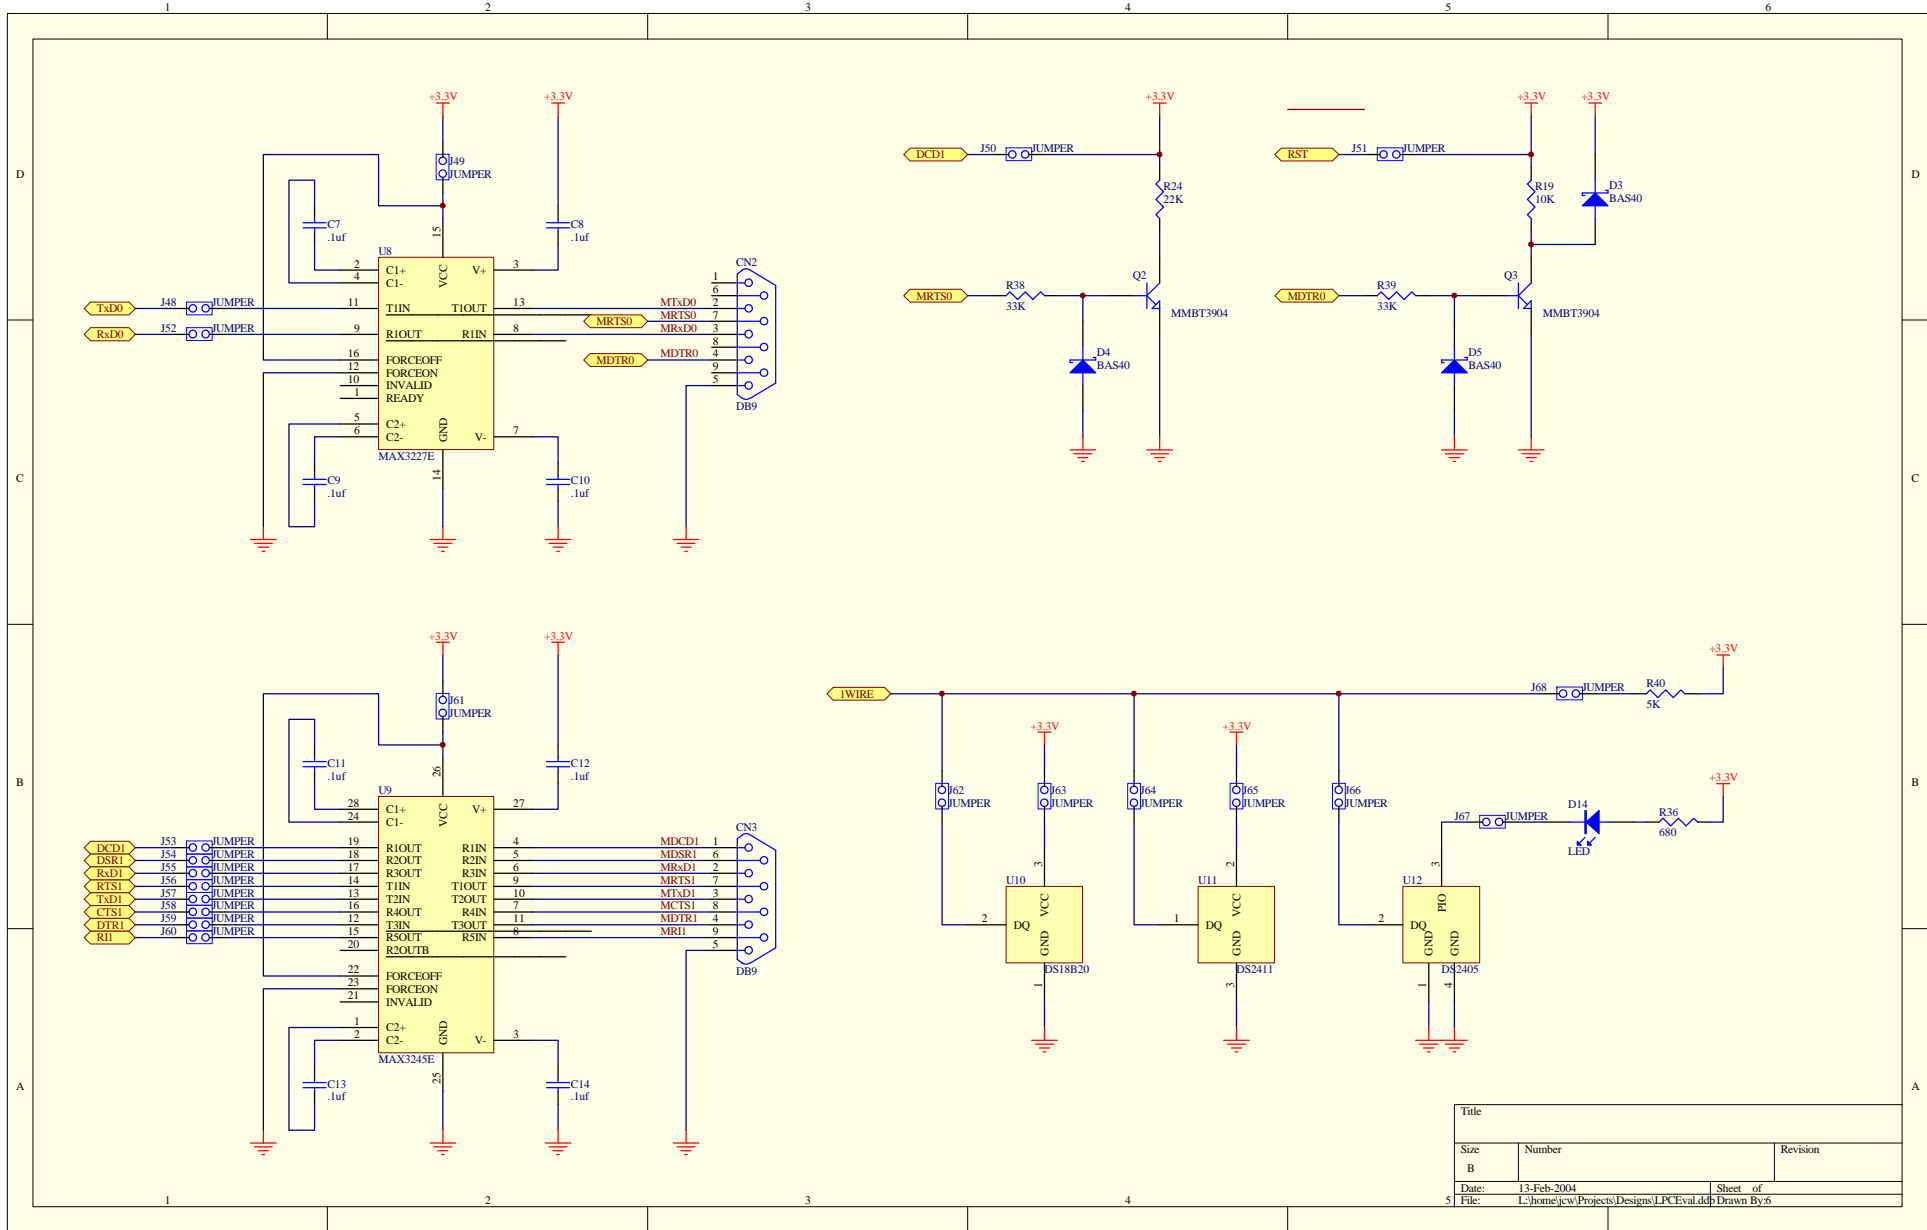

Title		
Size	Number	Revision
B		
Date:	13-Feb-2004	Sheet of
File:	L:\home\icw\Projects\Designs\LPCEval.dwg Drawn By:	

Title		
Size	Number	Revision
B		
Date:	13-Feb-2004	Sheet of
File:	L:\home\icw\Projects\Designs\LPC2106.dxp	Drawn By:6

Title		
Size	Number	Revision
B		
Date:	13-Feb-2004	Sheet of
File:	L:\home\icw\Projects\Designs\LPCEval.dlp	Drawn By: 6

Title		
Size	Number	Revision
B		
Date:	13-Feb-2004	Sheet of
File:	L:\home\icw\Projects\Designs\LPCEval.dlp	Drawn By: 6