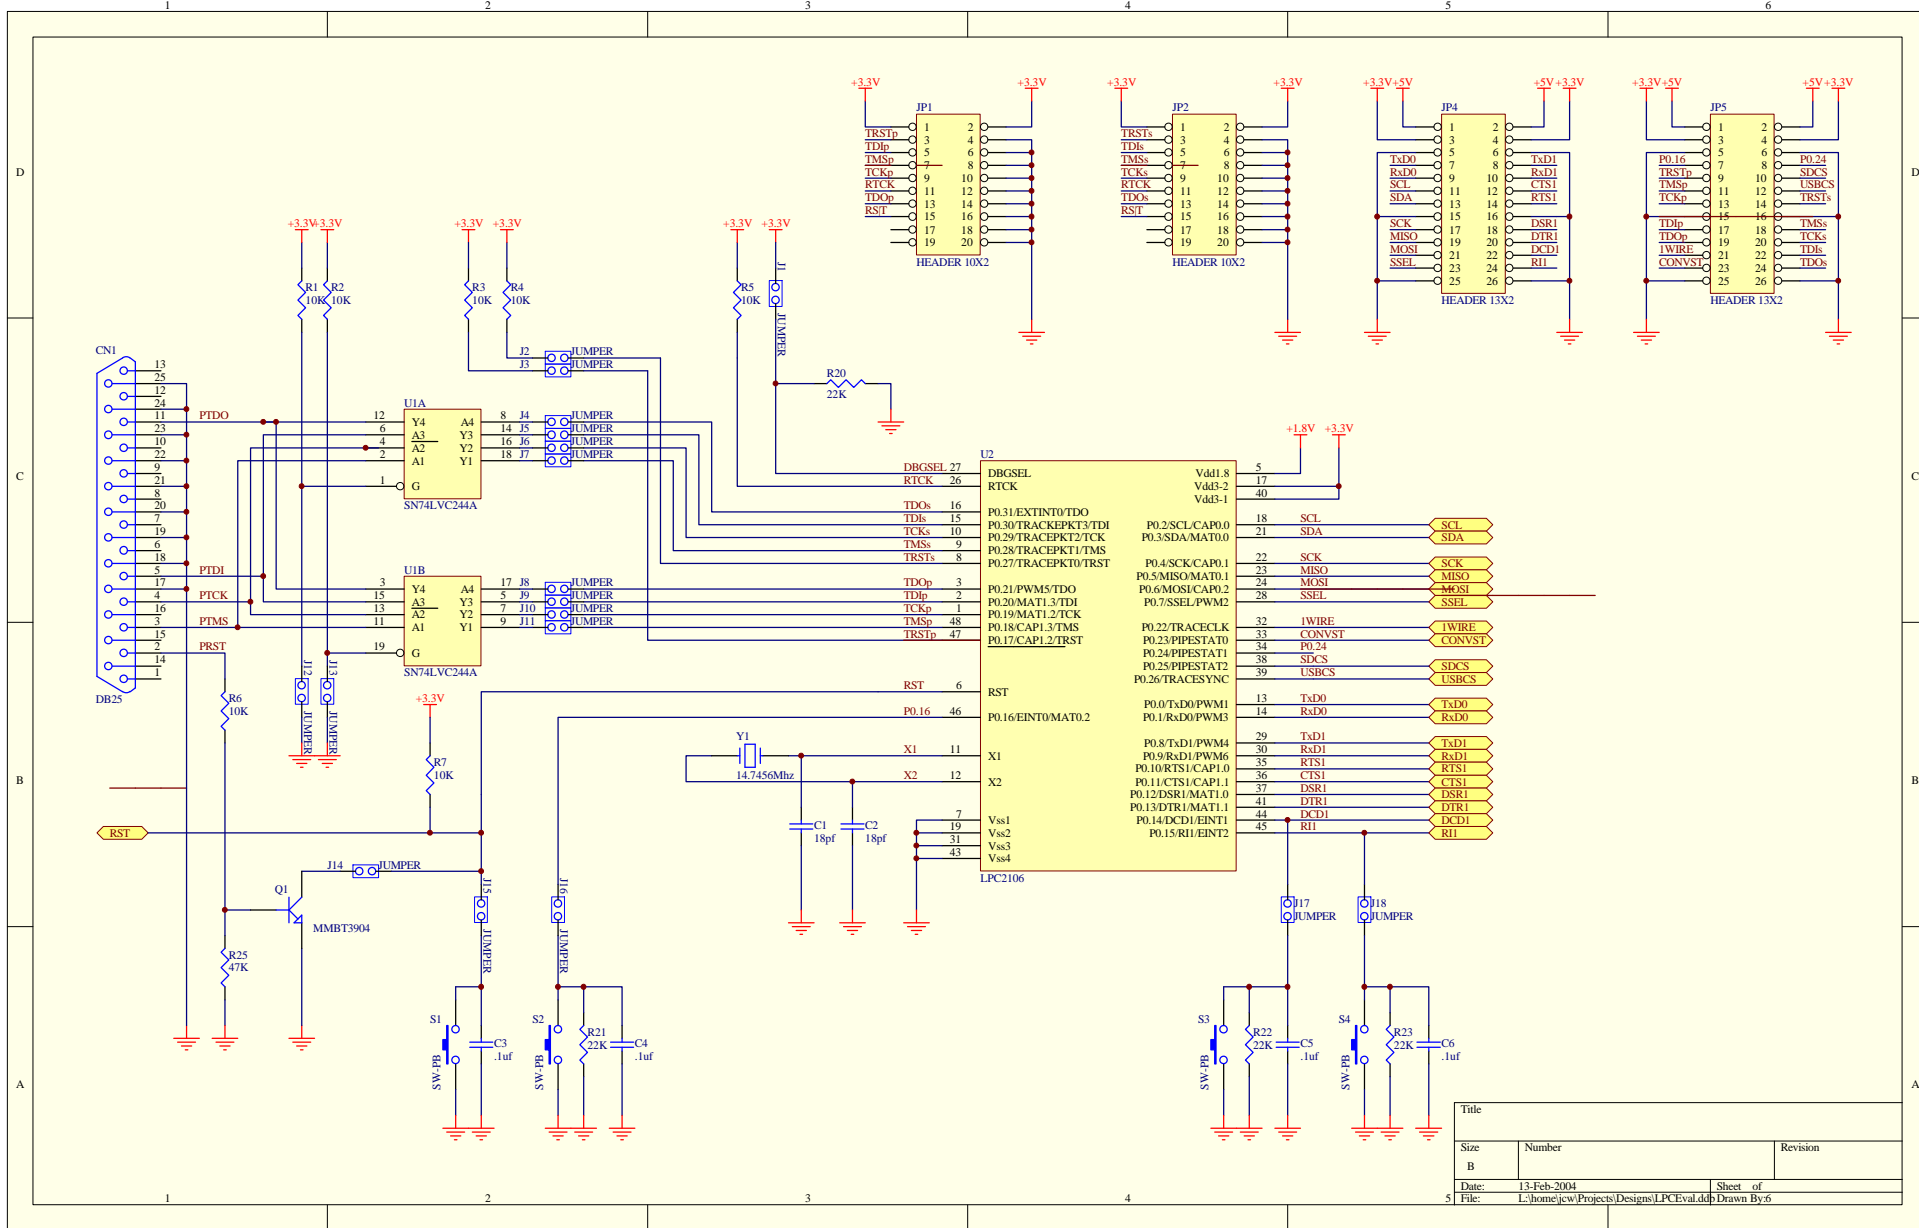

Title		
Size	Number	Revision
B		
Date:	13-Feb-2004	Sheet of
File:	L:\home\icw\Projects\Designs\LPCEval.dwg Drawn By:	

Title		
Size	Number	Revision
B		
Date:	13-Feb-2004	Sheet of
File:	L:\home\icw\Projects\Designs\LPC2106.dxp	Drawn By:6

Title		
Size	Number	Revision
B		
Date:	13-Feb-2004	Sheet of
File:	L:\home\icw\Projects\Designs\LPCEval.dlp	Drawn By: 6

Title		
Size	Number	Revision
B		
Date:	13-Feb-2004	Sheet of
File:	L:\home\icw\Projects\Designs\LPCEval.dlp	Drawn By: 6