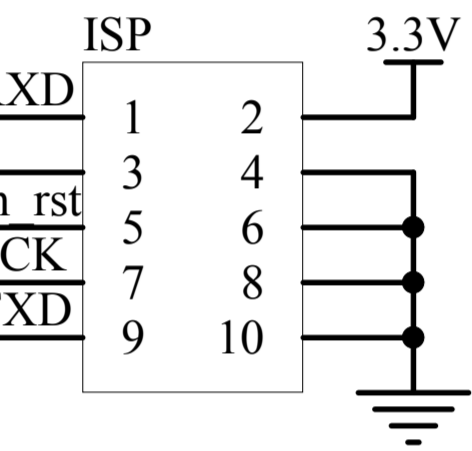

U_mega64_core
mega64_core.SchDoc

U_interface
interface.SchDoc

<http://shop33537127.taobao.com/>

Title		
Size	Number	Revision
A4		
Date:	2008-6-5	Sheet of
File:	E:\ \.up.SchDoc	Drawn By:

Title		
Size	Number	Revision
A4		
Date:	2008-6-5	Sheet of
File:	E:\ \.\interface.SchDoc	Drawn By:

Title		
Size	Number	Revision
A4		
Date:	2008-6-5	Sheet of
File:	E:\...\mega64_core.SchDoc	Drawn By: