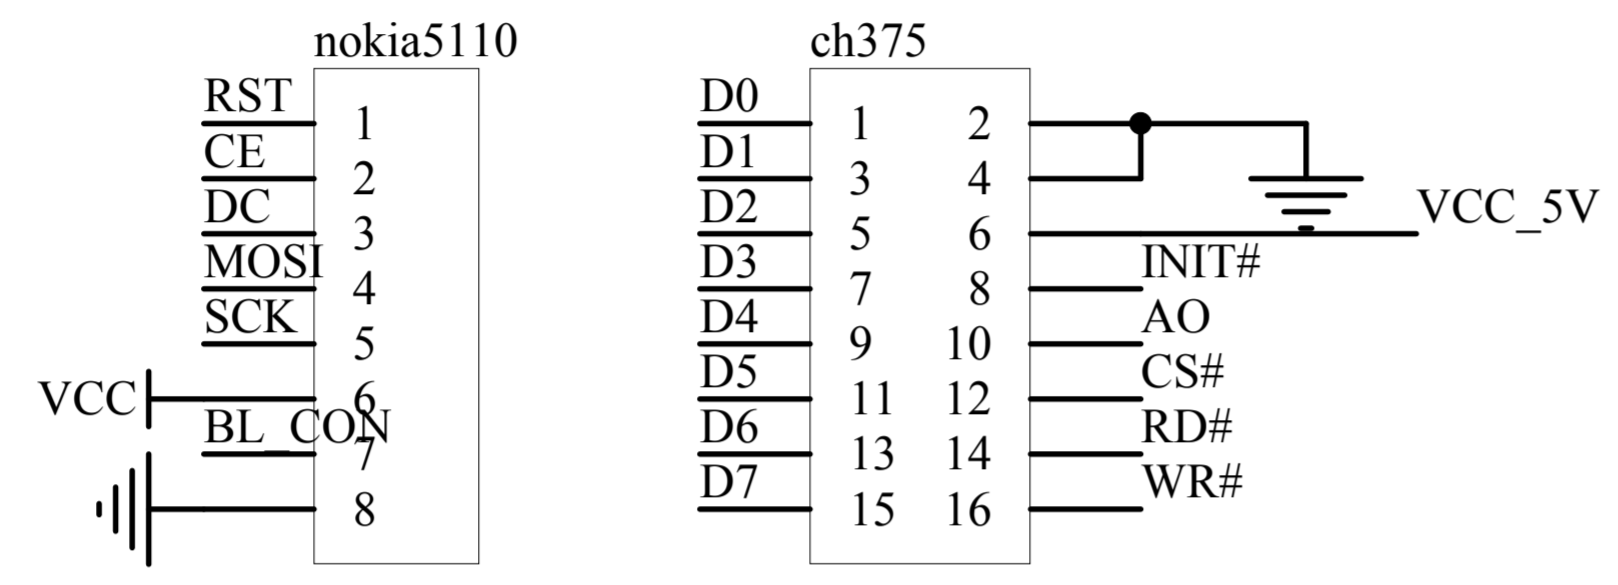

U_mega64_core
mega64_core.SchDoc

U_interface
interface.SchDoc

<http://shop33537127.taobao.com/>

Title		
Size	Number	Revision
A4		
Date:	2008-6-5	Sheet of
File:	E:\ \.up.SchDoc	Drawn By:

Title		
Size	Number	Revision
A4		
Date:	2008-6-5	Sheet of
File:	E:\ \.\interface.SchDoc	Drawn By:

Title		
Size	Number	Revision
A4		
Date:	2008-6-5	Sheet of
File:	E:\...\mega64_core.SchDoc	Drawn By: