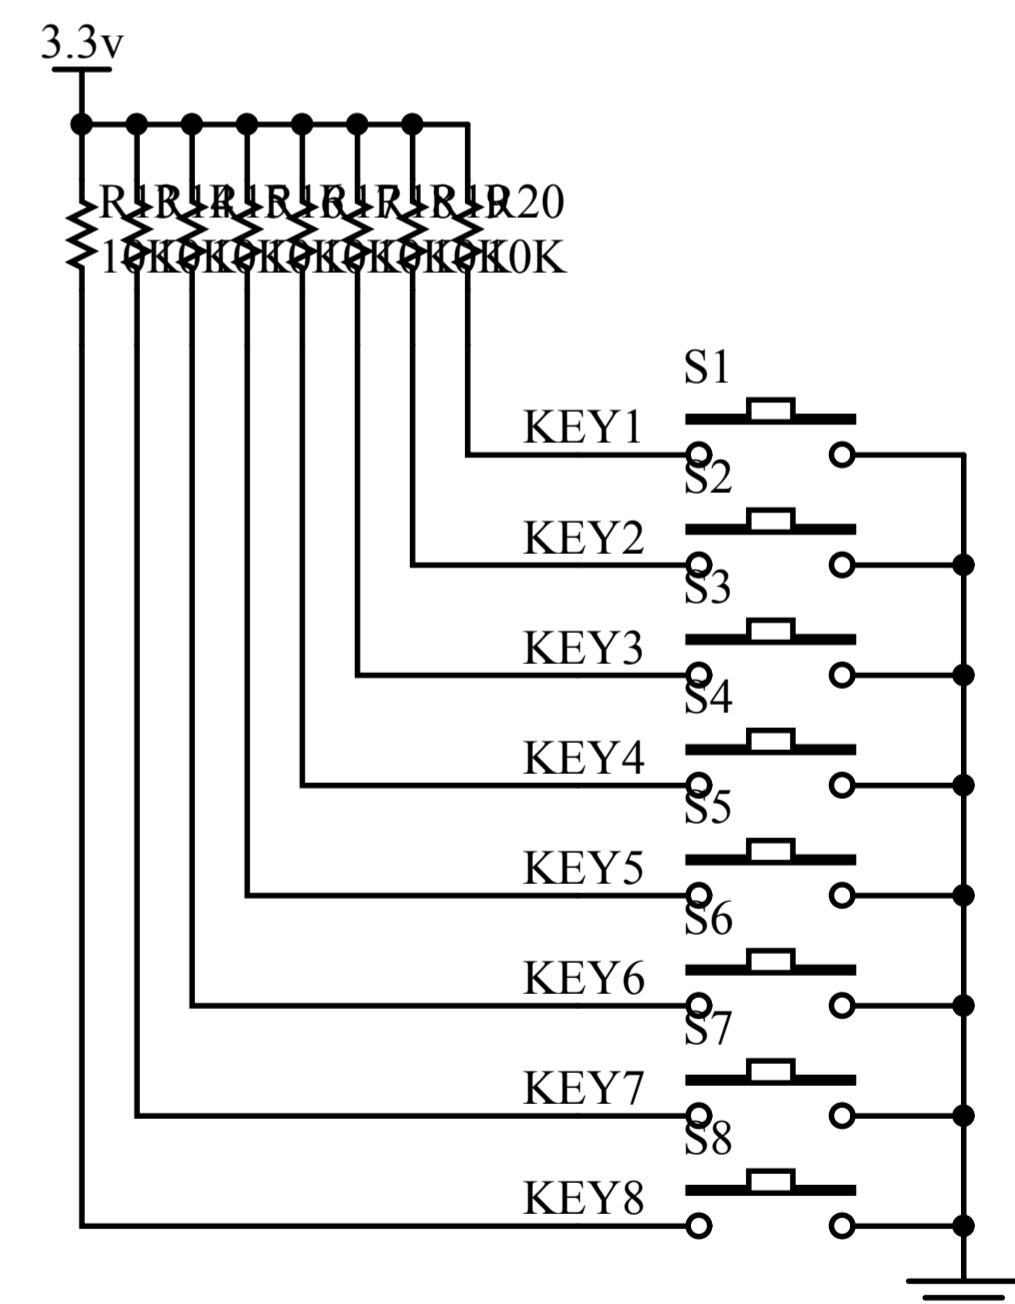

U_mega64_core
mega64_core.SchDoc

U_interface
interface.SchDoc

<http://shop33537127.taobao.com/>

Title		
Size	Number	Revision
A4		
Date:	2008-6-5	Sheet of
File:	E:\ \.up.SchDoc	Drawn By:

Title		
Size	Number	Revision
A4		
Date:	2008-6-5	Sheet of
File:	E:\ \.\interface.SchDoc	Drawn By:

Title		
Size	Number	Revision
A4		
Date:	2008-6-5	Sheet of
File:	E:\...\mega64_core.SchDoc	Drawn By: