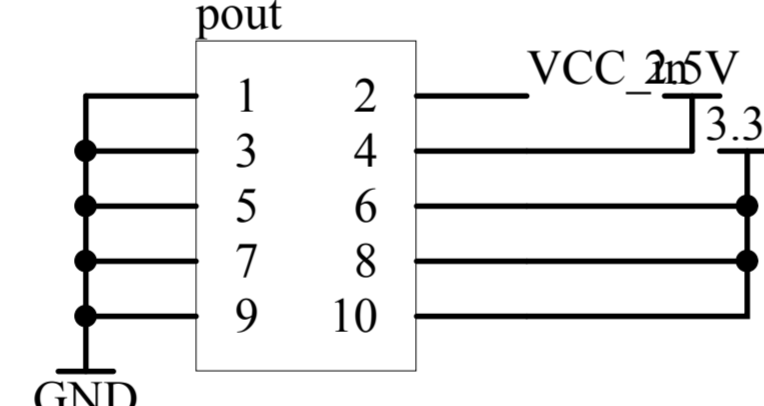

U_mega64_core
mega64_core.SchDoc

U_interface
interface.SchDoc

<http://shop33537127.taobao.com/>

Title		
Size	Number	Revision
A4		
Date:	2008-6-5	Sheet of
File:	E:\ \.up.SchDoc	Drawn By:

Title		
Size	Number	Revision
A4		
Date:	2008-6-5	Sheet of
File:	E:\ \.\interface.SchDoc	Drawn By:

Title		
Size	Number	Revision
A4		
Date:	2008-6-5	Sheet of
File:	E:\...\mega64_core.SchDoc	Drawn By: