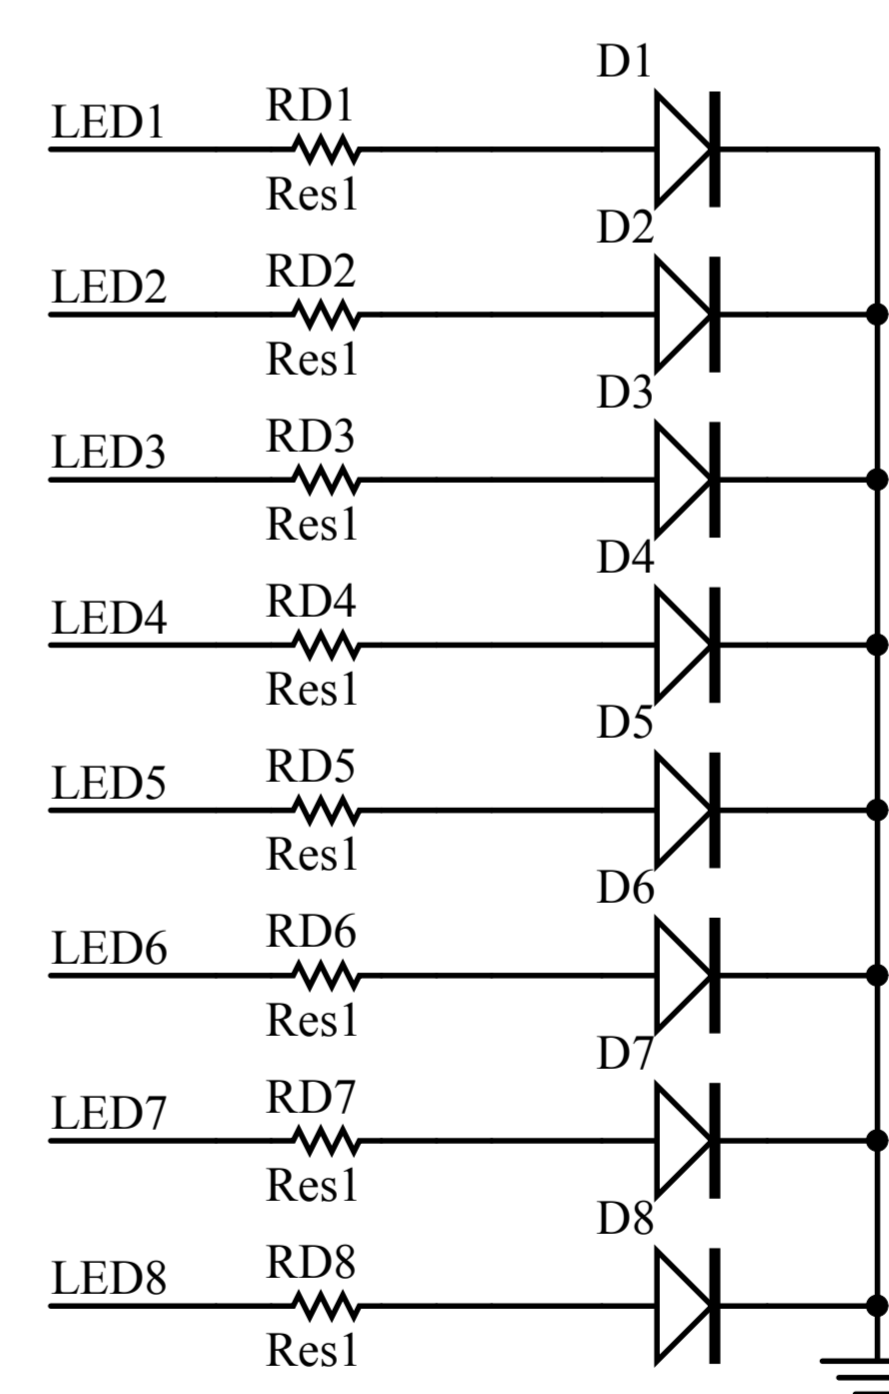

U_mega64_core
mega64_core.SchDoc

U_interface
interface.SchDoc

<http://shop33537127.taobao.com/>

Title		
Size	Number	Revision
A4		
Date:	2008-6-5	Sheet of
File:	E:\ \.up.SchDoc	Drawn By:

Title		
Size	Number	Revision
A4		
Date:	2008-6-5	Sheet of
File:	E:\ \.\interface.SchDoc	Drawn By:

Title		
Size	Number	Revision
A4		
Date:	2008-6-5	Sheet of
File:	E:\...\mega64_core.SchDoc	Drawn By: