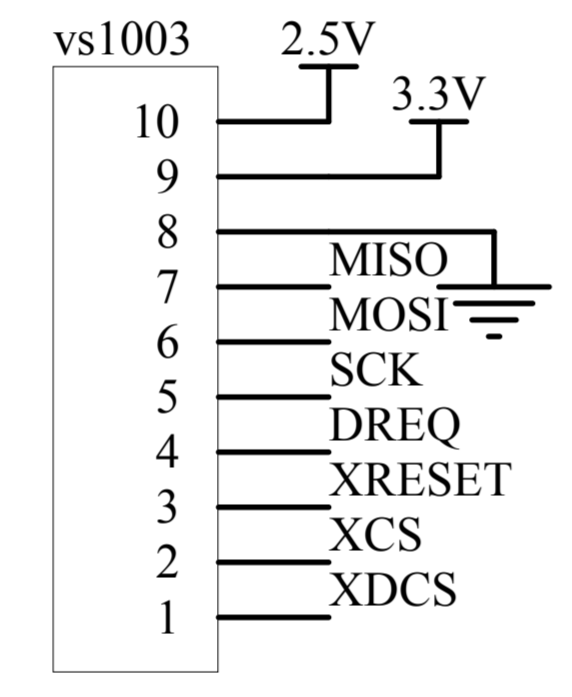

U_mega64_core
mega64_core.SchDoc

U_interface
interface.SchDoc

<http://shop33537127.taobao.com/>

Title		
Size	Number	Revision
A4		
Date:	2008-6-5	Sheet of
File:	E:\ \.up.SchDoc	Drawn By:

Title		
Size	Number	Revision
A4		
Date:	2008-6-5	Sheet of
File:	E:\ \.\interface.SchDoc	Drawn By:

Title		
Size	Number	Revision
A4		
Date:	2008-6-5	Sheet of
File:	E:\...\mega64_core.SchDoc	Drawn By: