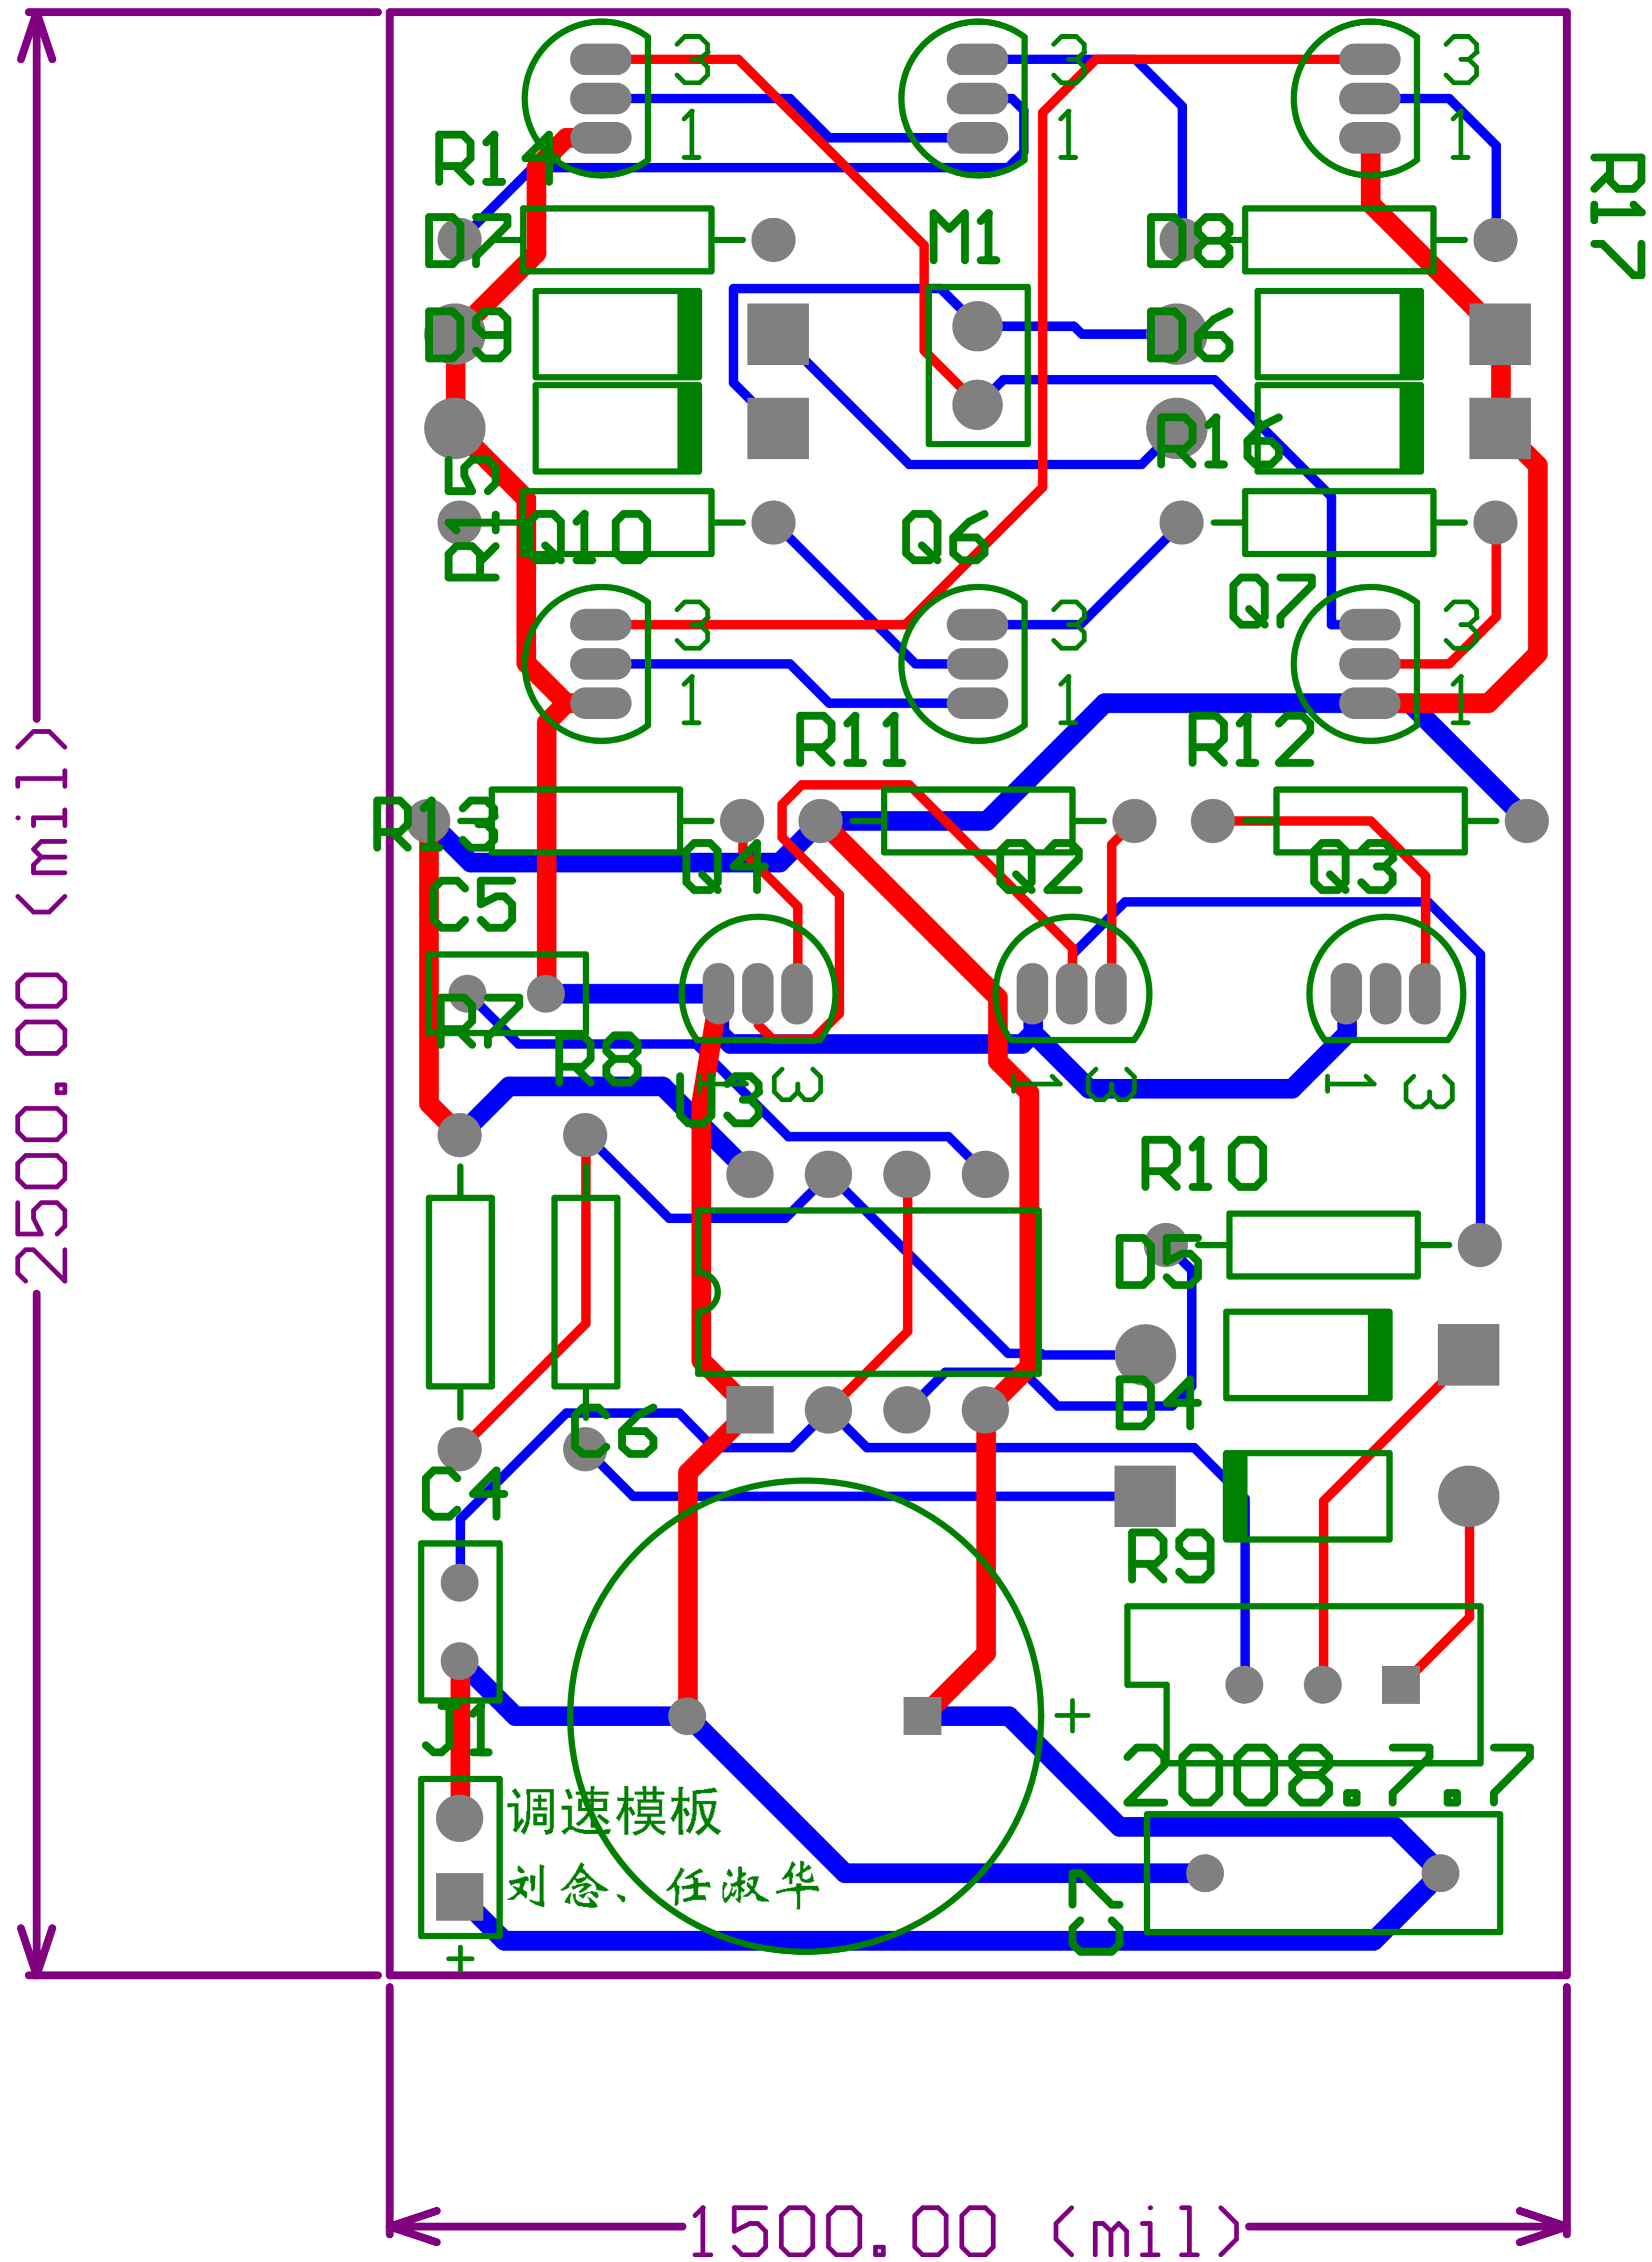

2900.00 (mil)

3700.00 (mil)

电机测速模板

Designator: 任淑华、刘念

Time: 2008.7.7

发射管

接收管

| | | |
|------------------------------|----------|------------------|
| Title 测速原理图 | | |
| Size A4 | Number | Revision |
| Date: 2008-7-8 | Sheet of | Drawn By: 任淑华、刘念 |
| File: G:\...\jishu.SchDoc | | |

| | | | | | |
|-------|----------------------|--|------------------|--|--|
| Title | | | 调速原理图 | | |
| Size | Number | | Revision | | |
| A4 | | | | | |
| Date: | 2008-7-8 | | Sheet of | | |
| File: | G:\...\tiaosu.SchDoc | | Drawn By: 刘念、任淑华 | | |