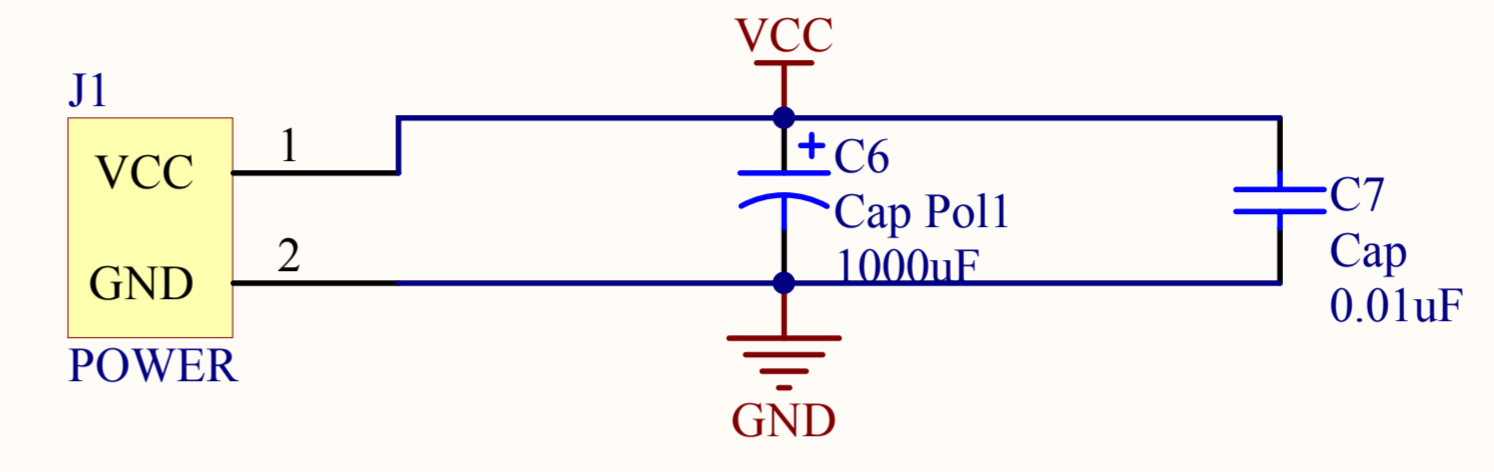

2900.00 (mil)

3700.00 (mil)

电机测速模板

Designator: 任淑华、刘念

Time: 2008.7.7

发射管

接收管

| | | |
|------------------------------|----------|------------------|
| Title 测速原理图 | | |
| Size A4 | Number | Revision |
| Date: 2008-7-8 | Sheet of | Drawn By: 任淑华、刘念 |
| File: G:\...\jishu.SchDoc | | |