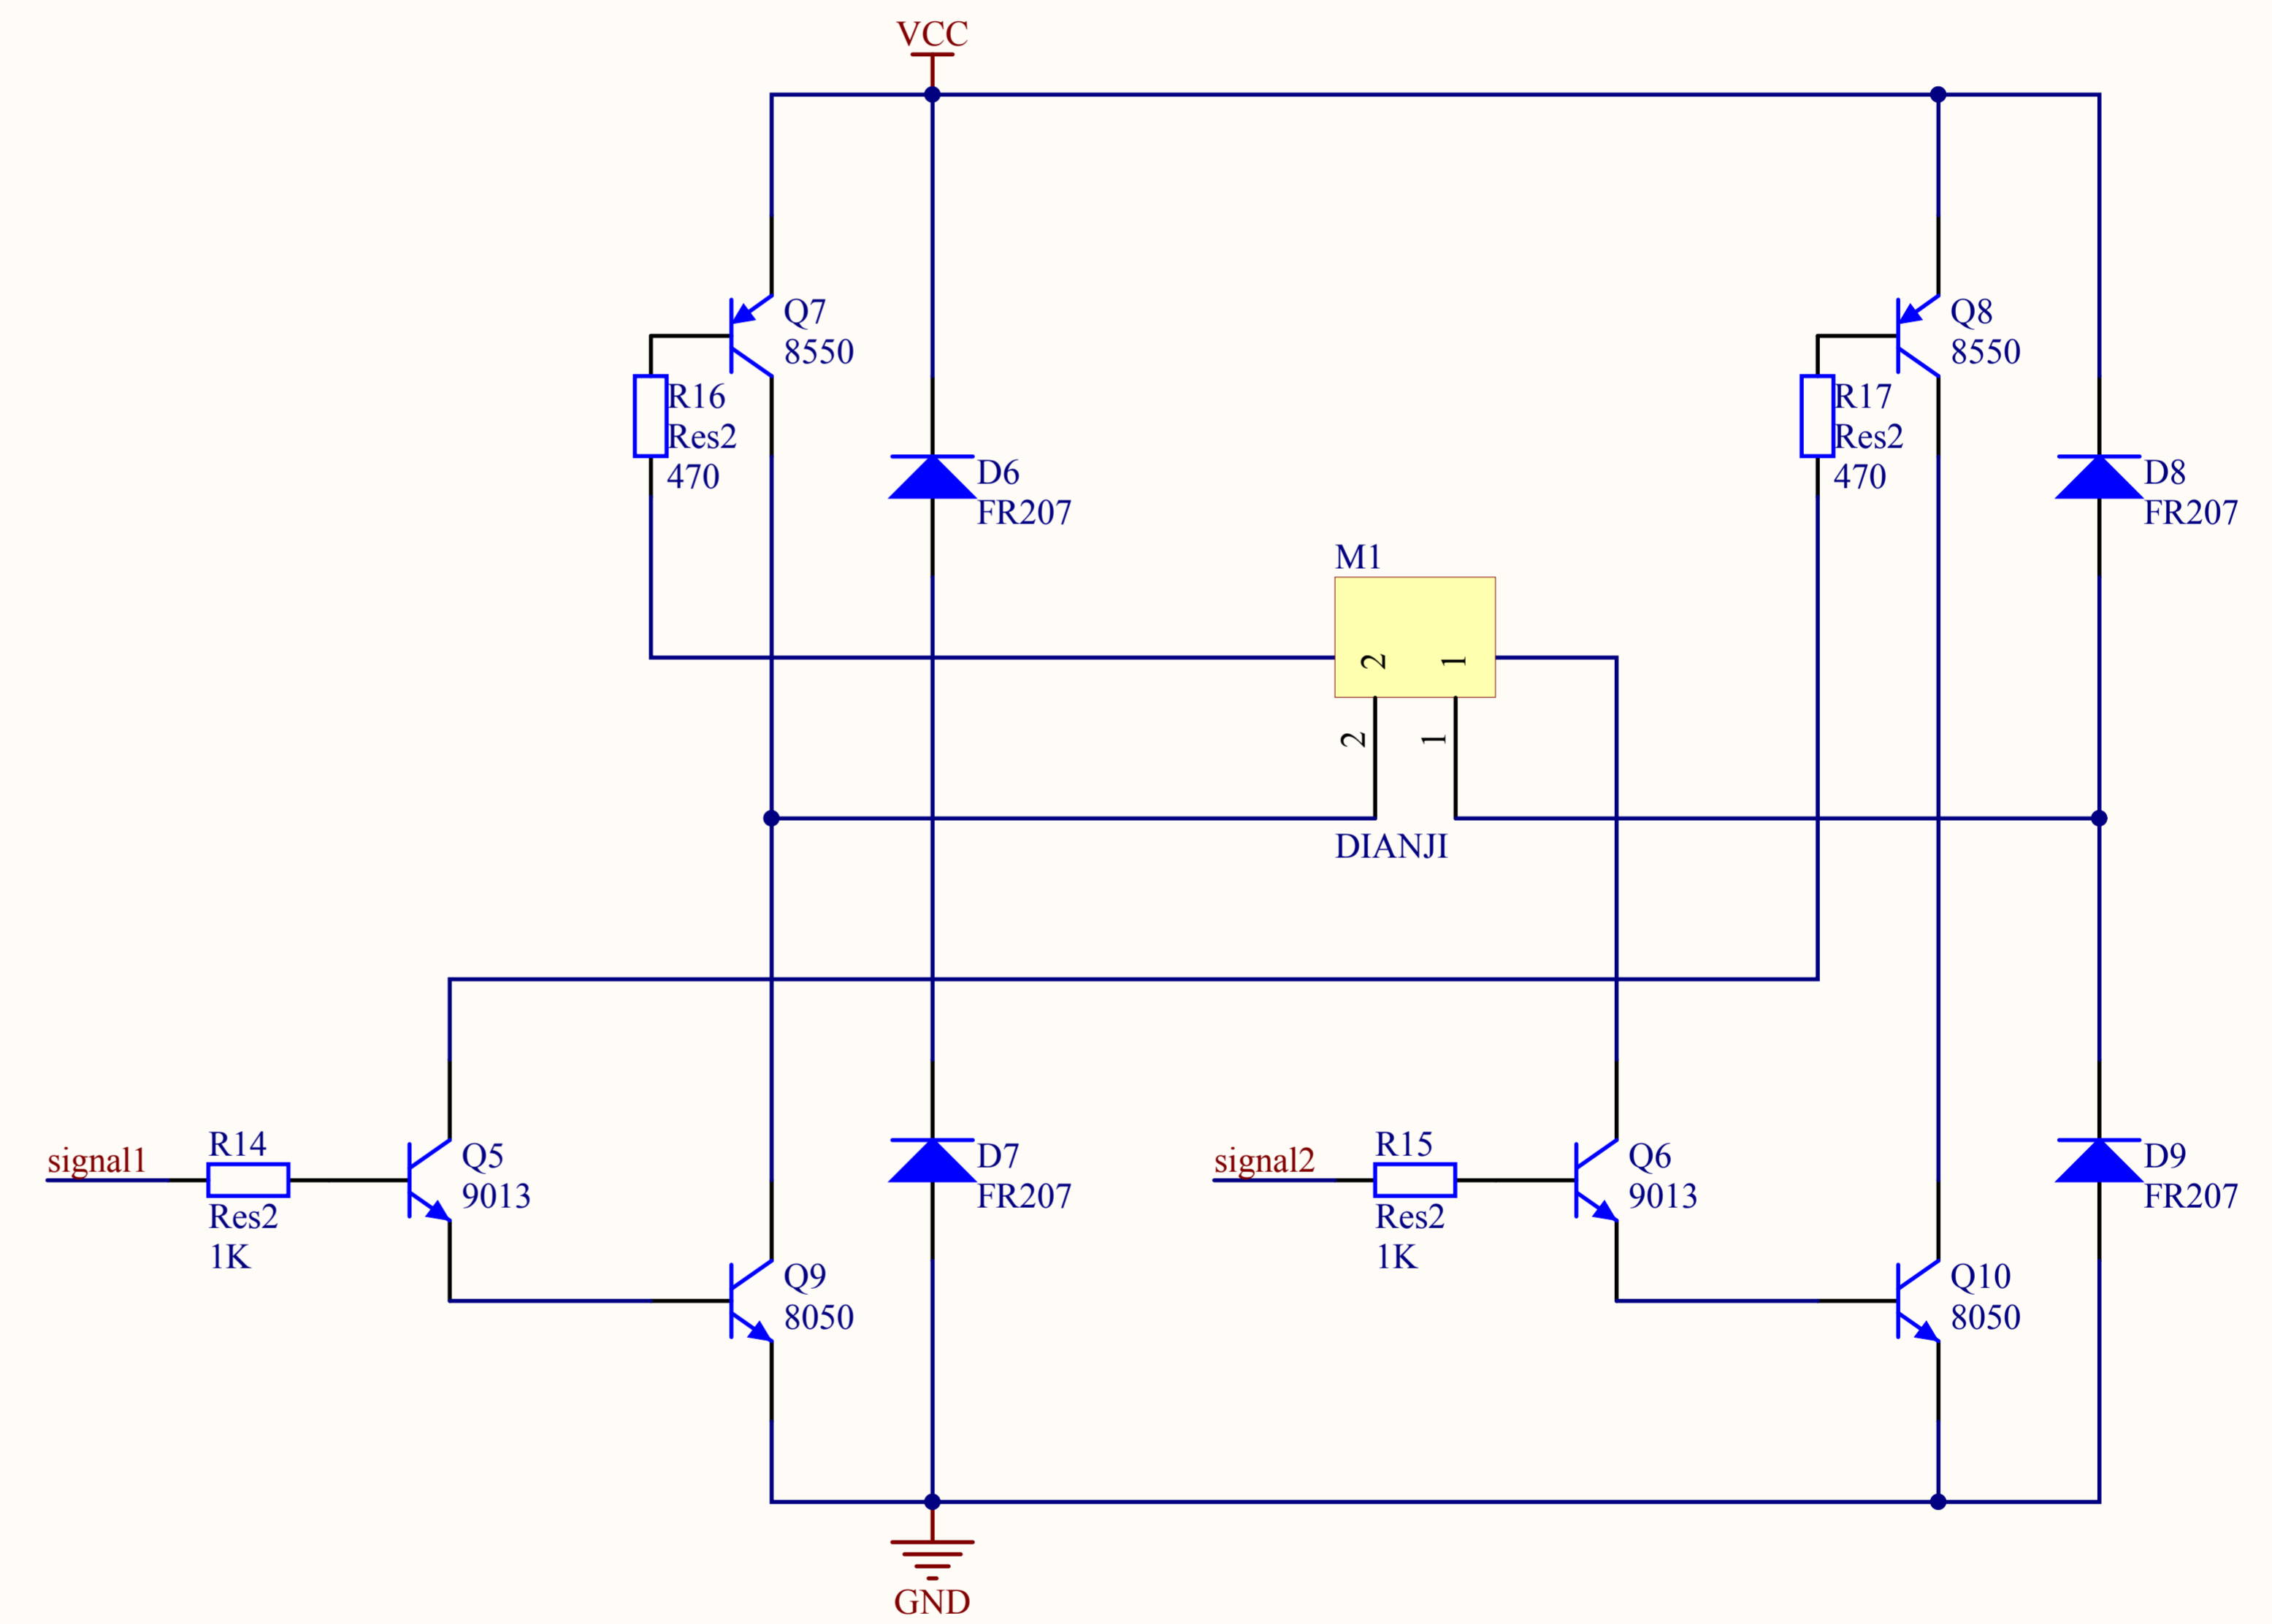

2900.00 (mil)

3700.00 (mil)

电机测速模板

Designator: 任淑华、刘念

Time: 2008.7.7

发射管

接收管

| | | |
|------------------------------|----------|------------------|
| Title 测速原理图 | | |
| Size A4 | Number | Revision |
| Date: 2008-7-8 | Sheet of | Drawn By: 任淑华、刘念 |
| File: G:\...\jishu.SchDoc | | |

| | | | | | |
|-------|----------------------|--|------------------|--|--|
| Title | | | 调速原理图 | | |
| Size | Number | | Revision | | |
| A4 | | | | | |
| Date: | 2008-7-8 | | Sheet of | | |
| File: | G:\...\tiaosu.SchDoc | | Drawn By: 刘念、任淑华 | | |