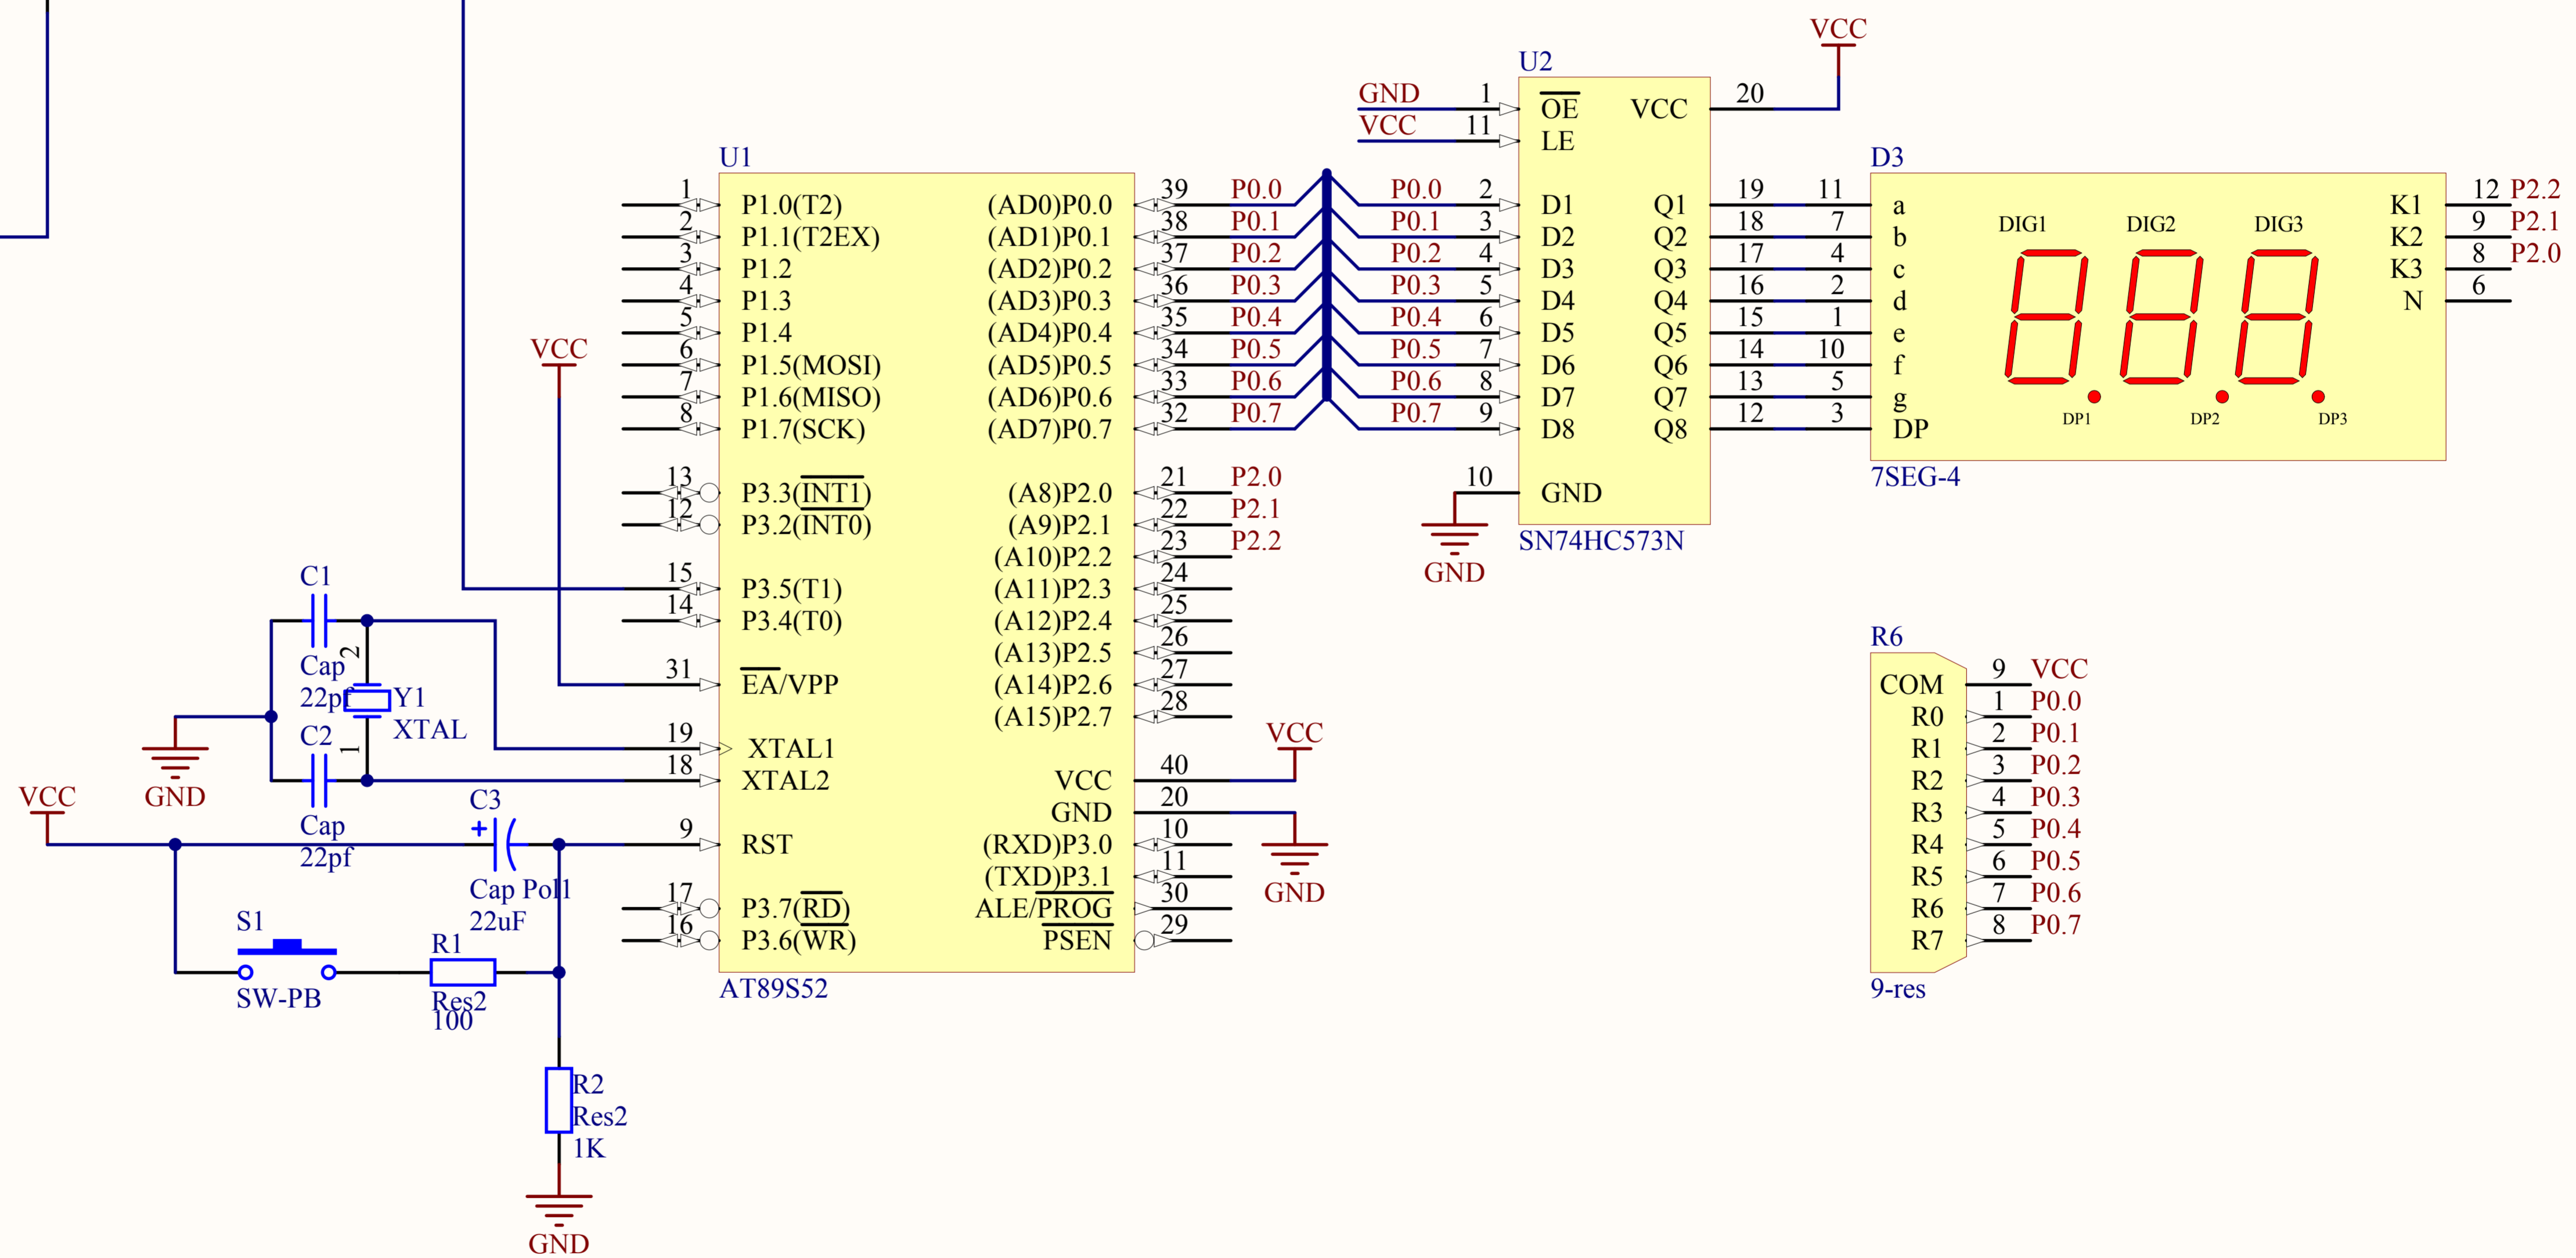

2900.00 (mil)

3700.00 (mil)

电机测速模板

Designator: 任淑华、刘念

Time: 2008.7.7

发射管

接收管

| | | |
|------------------------------|----------|------------------|
| Title 测速原理图 | | |
| Size A4 | Number | Revision |
| Date: 2008-7-8 | Sheet of | Drawn By: 任淑华、刘念 |
| File: G:\...\jishu.SchDoc | | |

| | | | | | |
|-------|----------------------|--|------------------|--|--|
| Title | | | 调速原理图 | | |
| Size | Number | | Revision | | |
| A4 | | | | | |
| Date: | 2008-7-8 | | Sheet of | | |
| File: | G:\...\tiaosu.SchDoc | | Drawn By: 刘念、任淑华 | | |