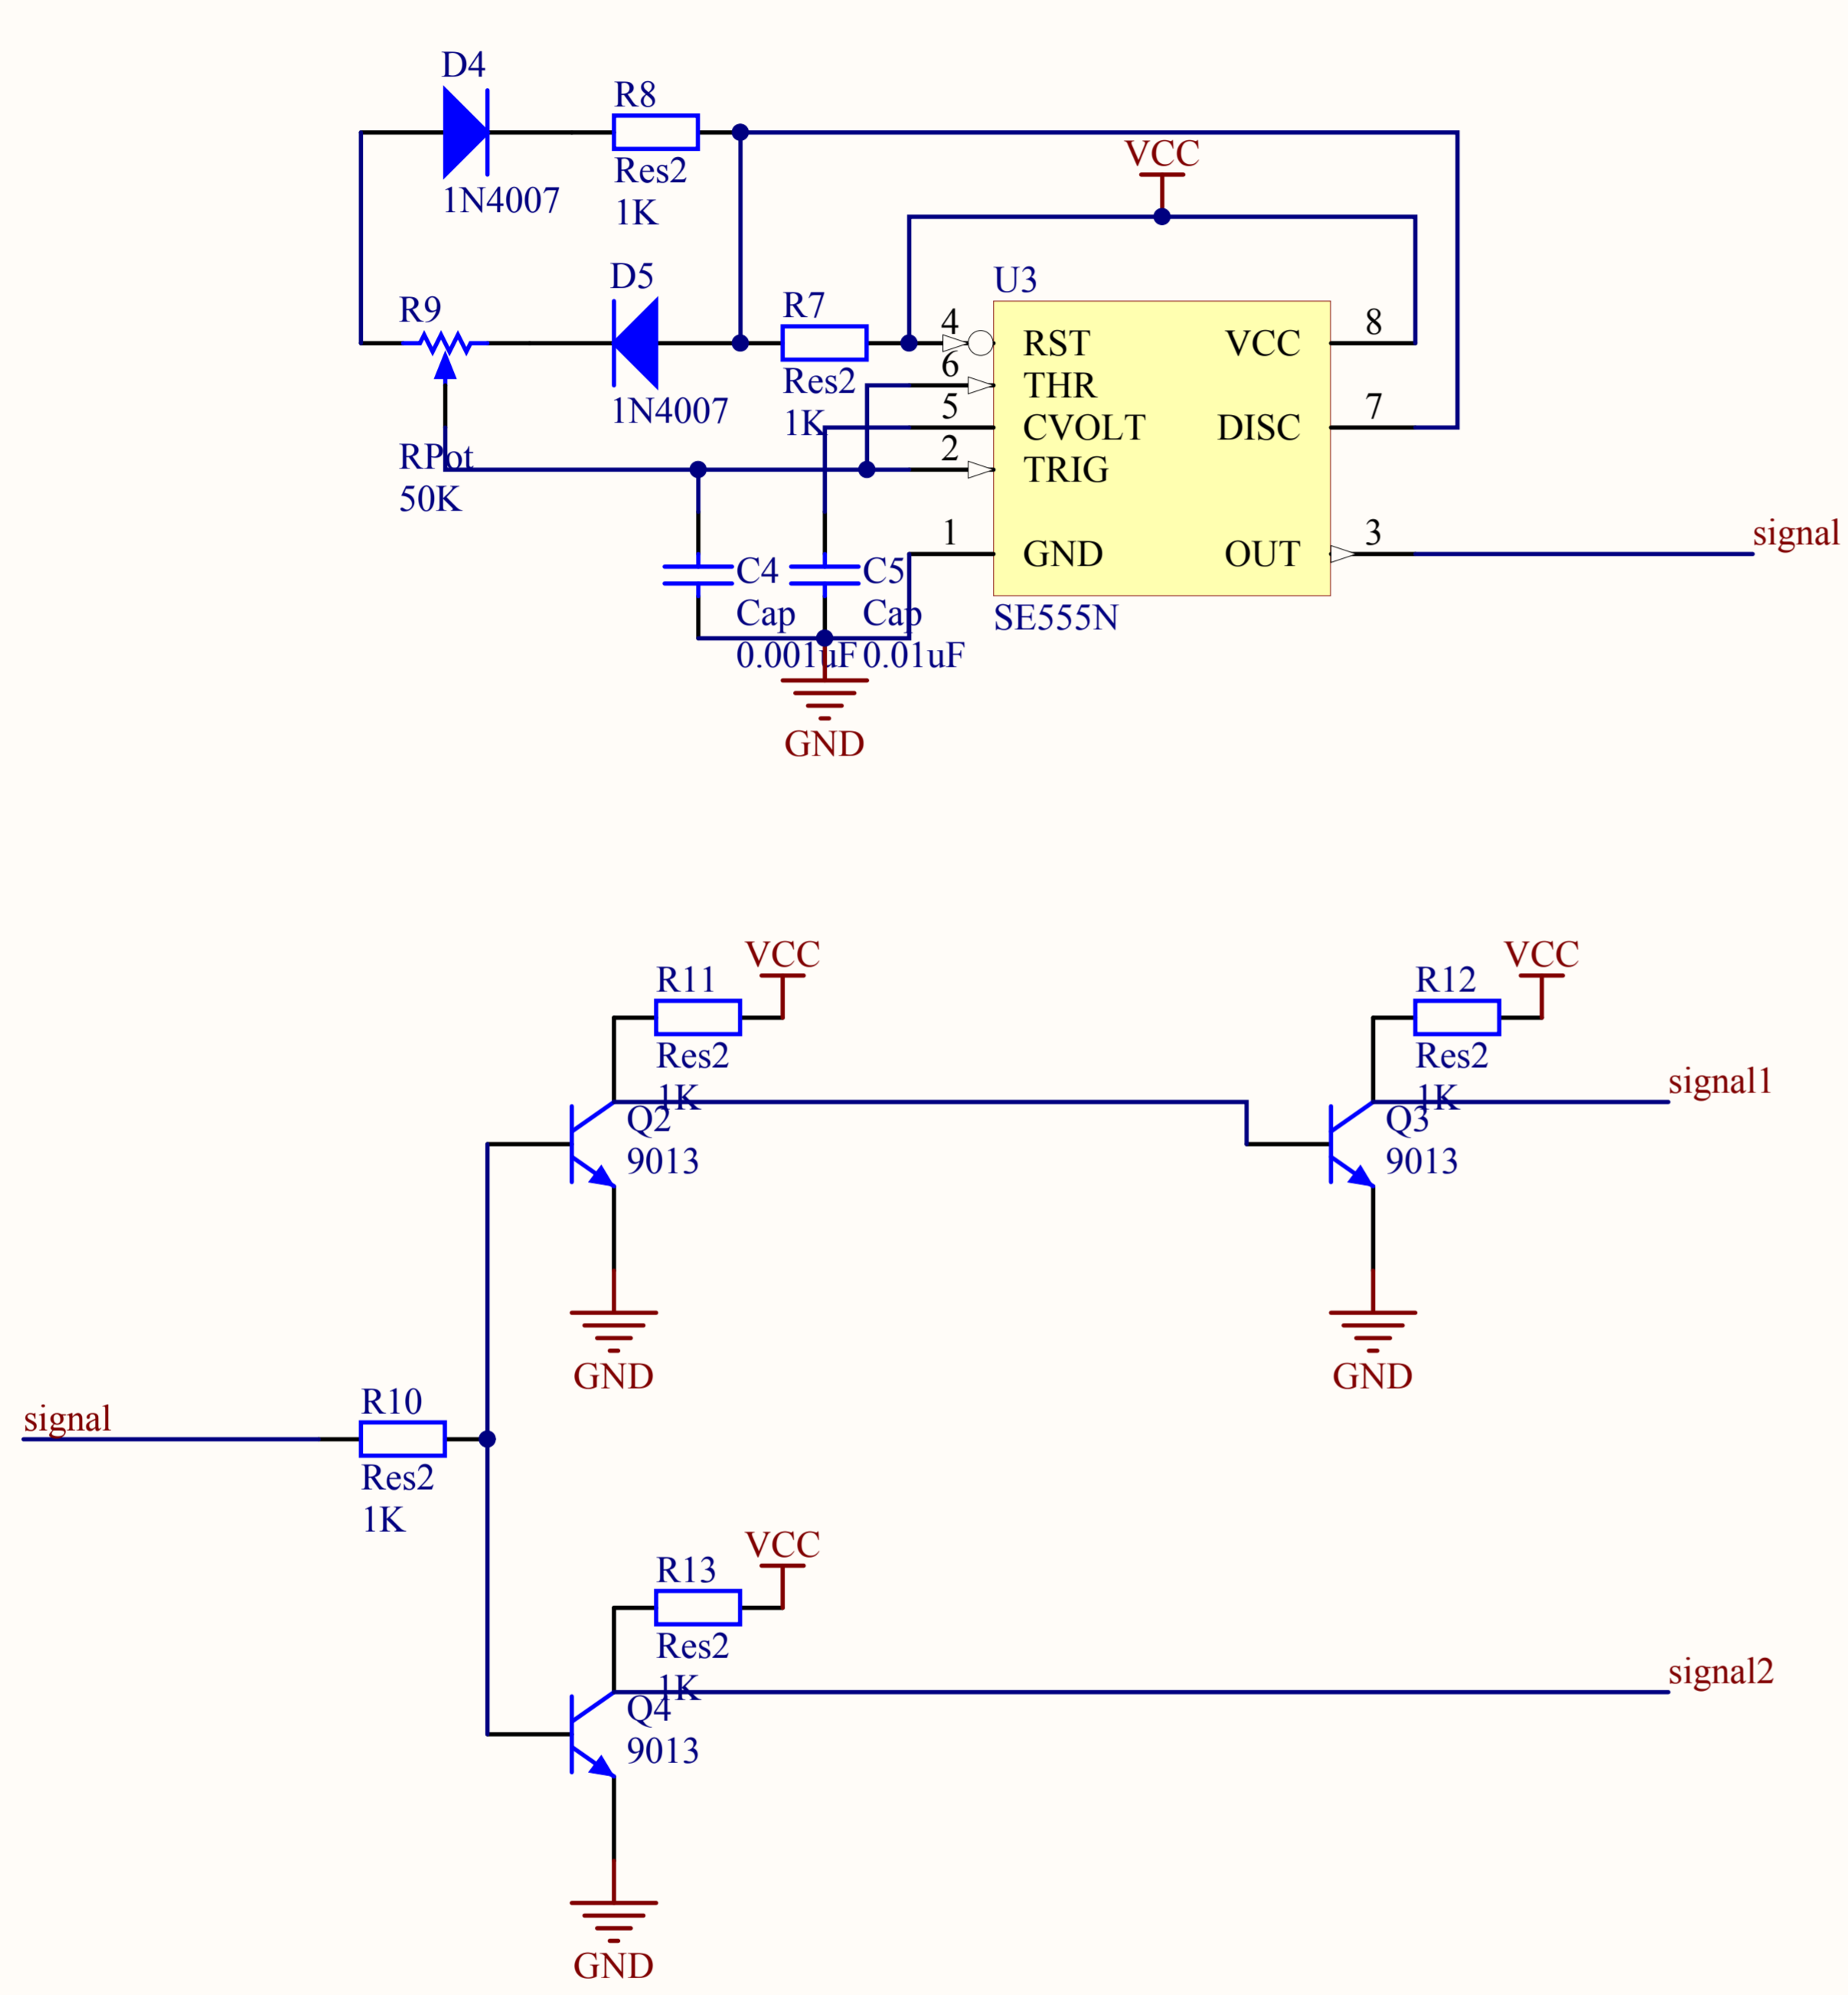

2900.00 (mil)

3700.00 (mil)

电机测速模板

Designator: 任淑华、刘念

Time: 2008.7.7

发射管

接收管

| | | |
|------------------------------|----------|------------------|
| Title 测速原理图 | | |
| Size A4 | Number | Revision |
| Date: 2008-7-8 | Sheet of | Drawn By: 任淑华、刘念 |
| File: G:\...\jishu.SchDoc | | |

| | | | | | |
|-------|----------------------|--|------------------|--|--|
| Title | | | 调速原理图 | | |
| Size | Number | | Revision | | |
| A4 | | | | | |
| Date: | 2008-7-8 | | Sheet of | | |
| File: | G:\...\tiaosu.SchDoc | | Drawn By: 刘念、任淑华 | | |