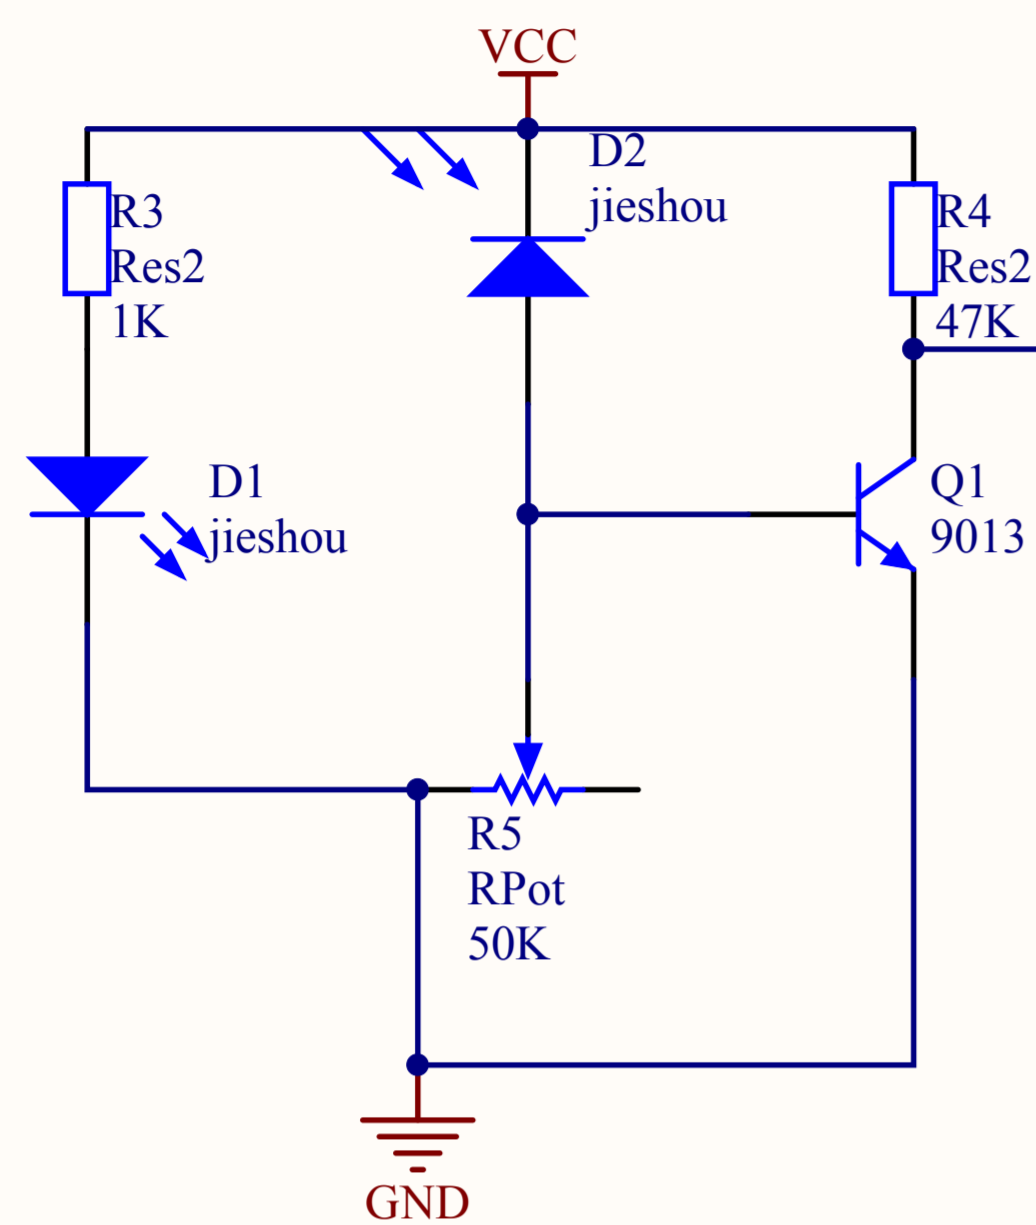

2900.00 (mil)

3700.00 (mil)

电机测速模板

Designator: 任淑华、刘念

Time: 2008.7.7

发射管

接收管

| | | |
|------------------------------|----------|------------------|
| Title 测速原理图 | | |
| Size A4 | Number | Revision |
| Date: 2008-7-8 | Sheet of | Drawn By: 任淑华、刘念 |
| File: G:\...\jishu.SchDoc | | |

| | | | | | |
|-------|----------------------|--|------------------|--|--|
| Title | | | 调速原理图 | | |
| Size | Number | | Revision | | |
| A4 | | | | | |
| Date: | 2008-7-8 | | Sheet of | | |
| File: | G:\...\tiaosu.SchDoc | | Drawn By: 刘念、任淑华 | | |