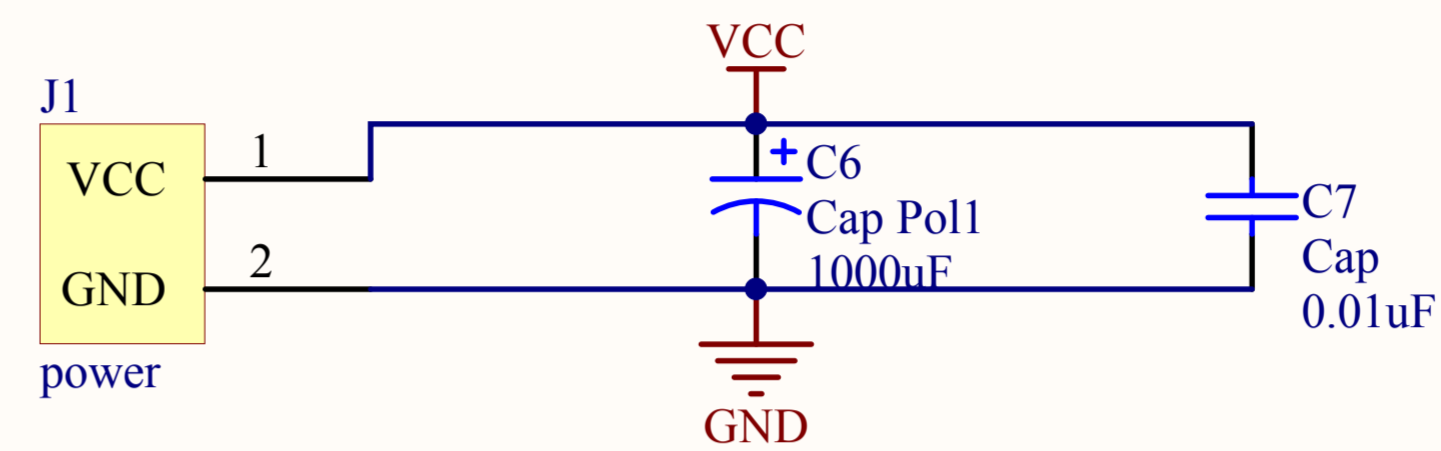

2900.00 (mil)

3700.00 (mil)

电机测速模板

Designator: 任淑华、刘念

Time: 2008.7.7

发射管

接收管

| | | |
|------------------------------|----------|------------------|
| Title 测速原理图 | | |
| Size A4 | Number | Revision |
| Date: 2008-7-8 | Sheet of | Drawn By: 任淑华、刘念 |
| File: G:\...\jishu.SchDoc | | |