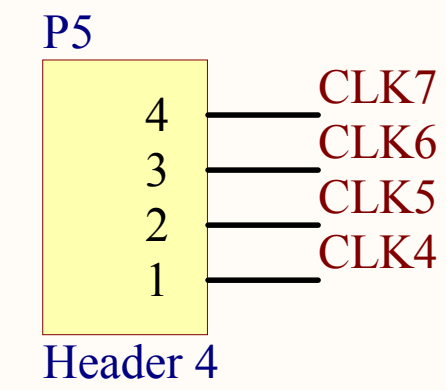

Title		
Size	Number	Revision
A4		
Date:	2010-1-20	Sheet of
File:	D:\My Documents\...\config.SchDoc	Drawn By:

EP2C5T144C6

EP2C5T144C6

EP2C5T144C6

EP2C5T144C6

Title		
Size	Number	Revision
A4		
Date:	2010-1-20	Sheet of
File:	D:\My Documents\...\core.SchDoc	Drawn By:

Title		
Size	Number	Revision
A4		
Date:	2010-1-20	Sheet of
File:	D:\My Documents\...\modules.SchDoc	Drawn By:

Title		
Size	Number	Revision
A4		
Date:	2010-1-20	Sheet of
File:	D:\My Documents\...\power.SchDoc	Drawn By: