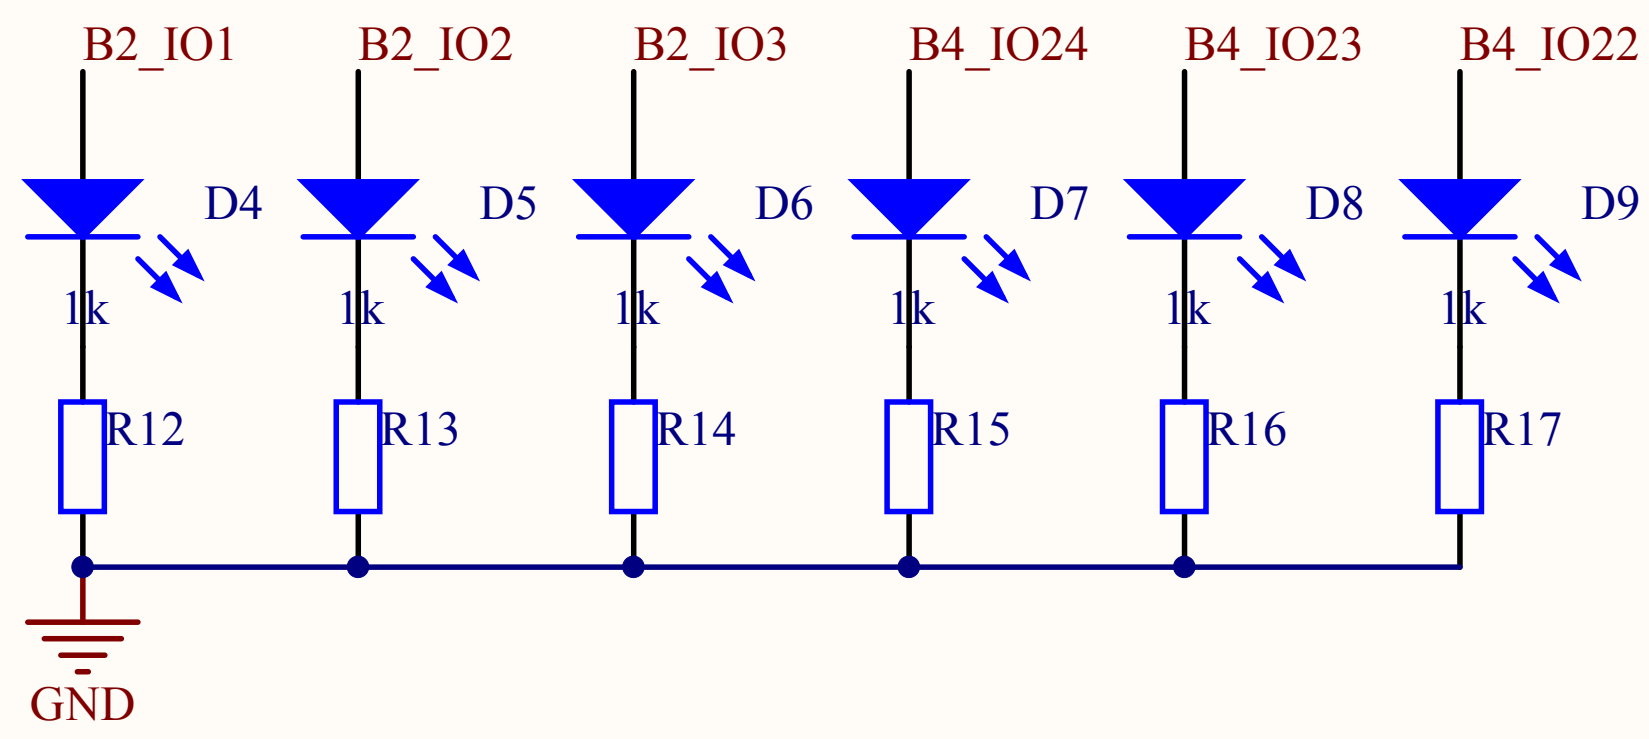

Title		
Size	Number	Revision
A4		
Date:	2010-1-20	Sheet of
File:	D:\My Documents\...\config.SchDoc	Drawn By:

EP2C5T144C6

EP2C5T144C6

EP2C5T144C6

EP2C5T144C6

Title		
Size	Number	Revision
A4		
Date:	2010-1-20	Sheet of
File:	D:\My Documents\...\core.SchDoc	Drawn By:

Title		
Size	Number	Revision
A4		
Date:	2010-1-20	Sheet of
File:	D:\My Documents\...\modules.SchDoc	Drawn By:

Title		
Size	Number	Revision
A4		
Date:	2010-1-20	Sheet of
File:	D:\My Documents\...\power.SchDoc	Drawn By: