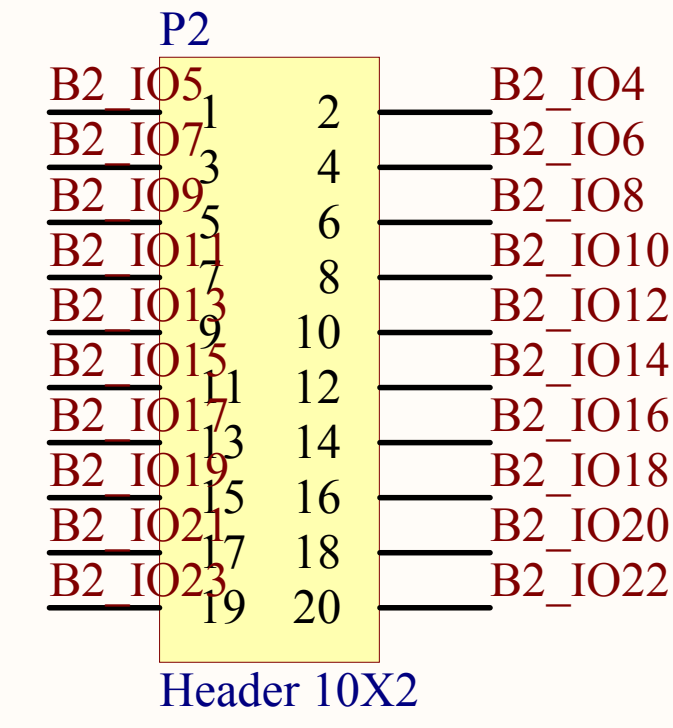

Title		
Size	Number	Revision
A4		
Date:	2010-1-20	Sheet of
File:	D:\My Documents\...\config.SchDoc	Drawn By:

EP2C5T144C6

EP2C5T144C6

EP2C5T144C6

EP2C5T144C6

Title		
Size	Number	Revision
A4		
Date:	2010-1-20	Sheet of
File:	D:\My Documents\...\core.SchDoc	Drawn By:

Title		
Size	Number	Revision
A4		
Date:	2010-1-20	Sheet of
File:	D:\My Documents\...\modules.SchDoc	Drawn By:

Title		
Size	Number	Revision
A4		
Date:	2010-1-20	Sheet of
File:	D:\My Documents\...\power.SchDoc	Drawn By: