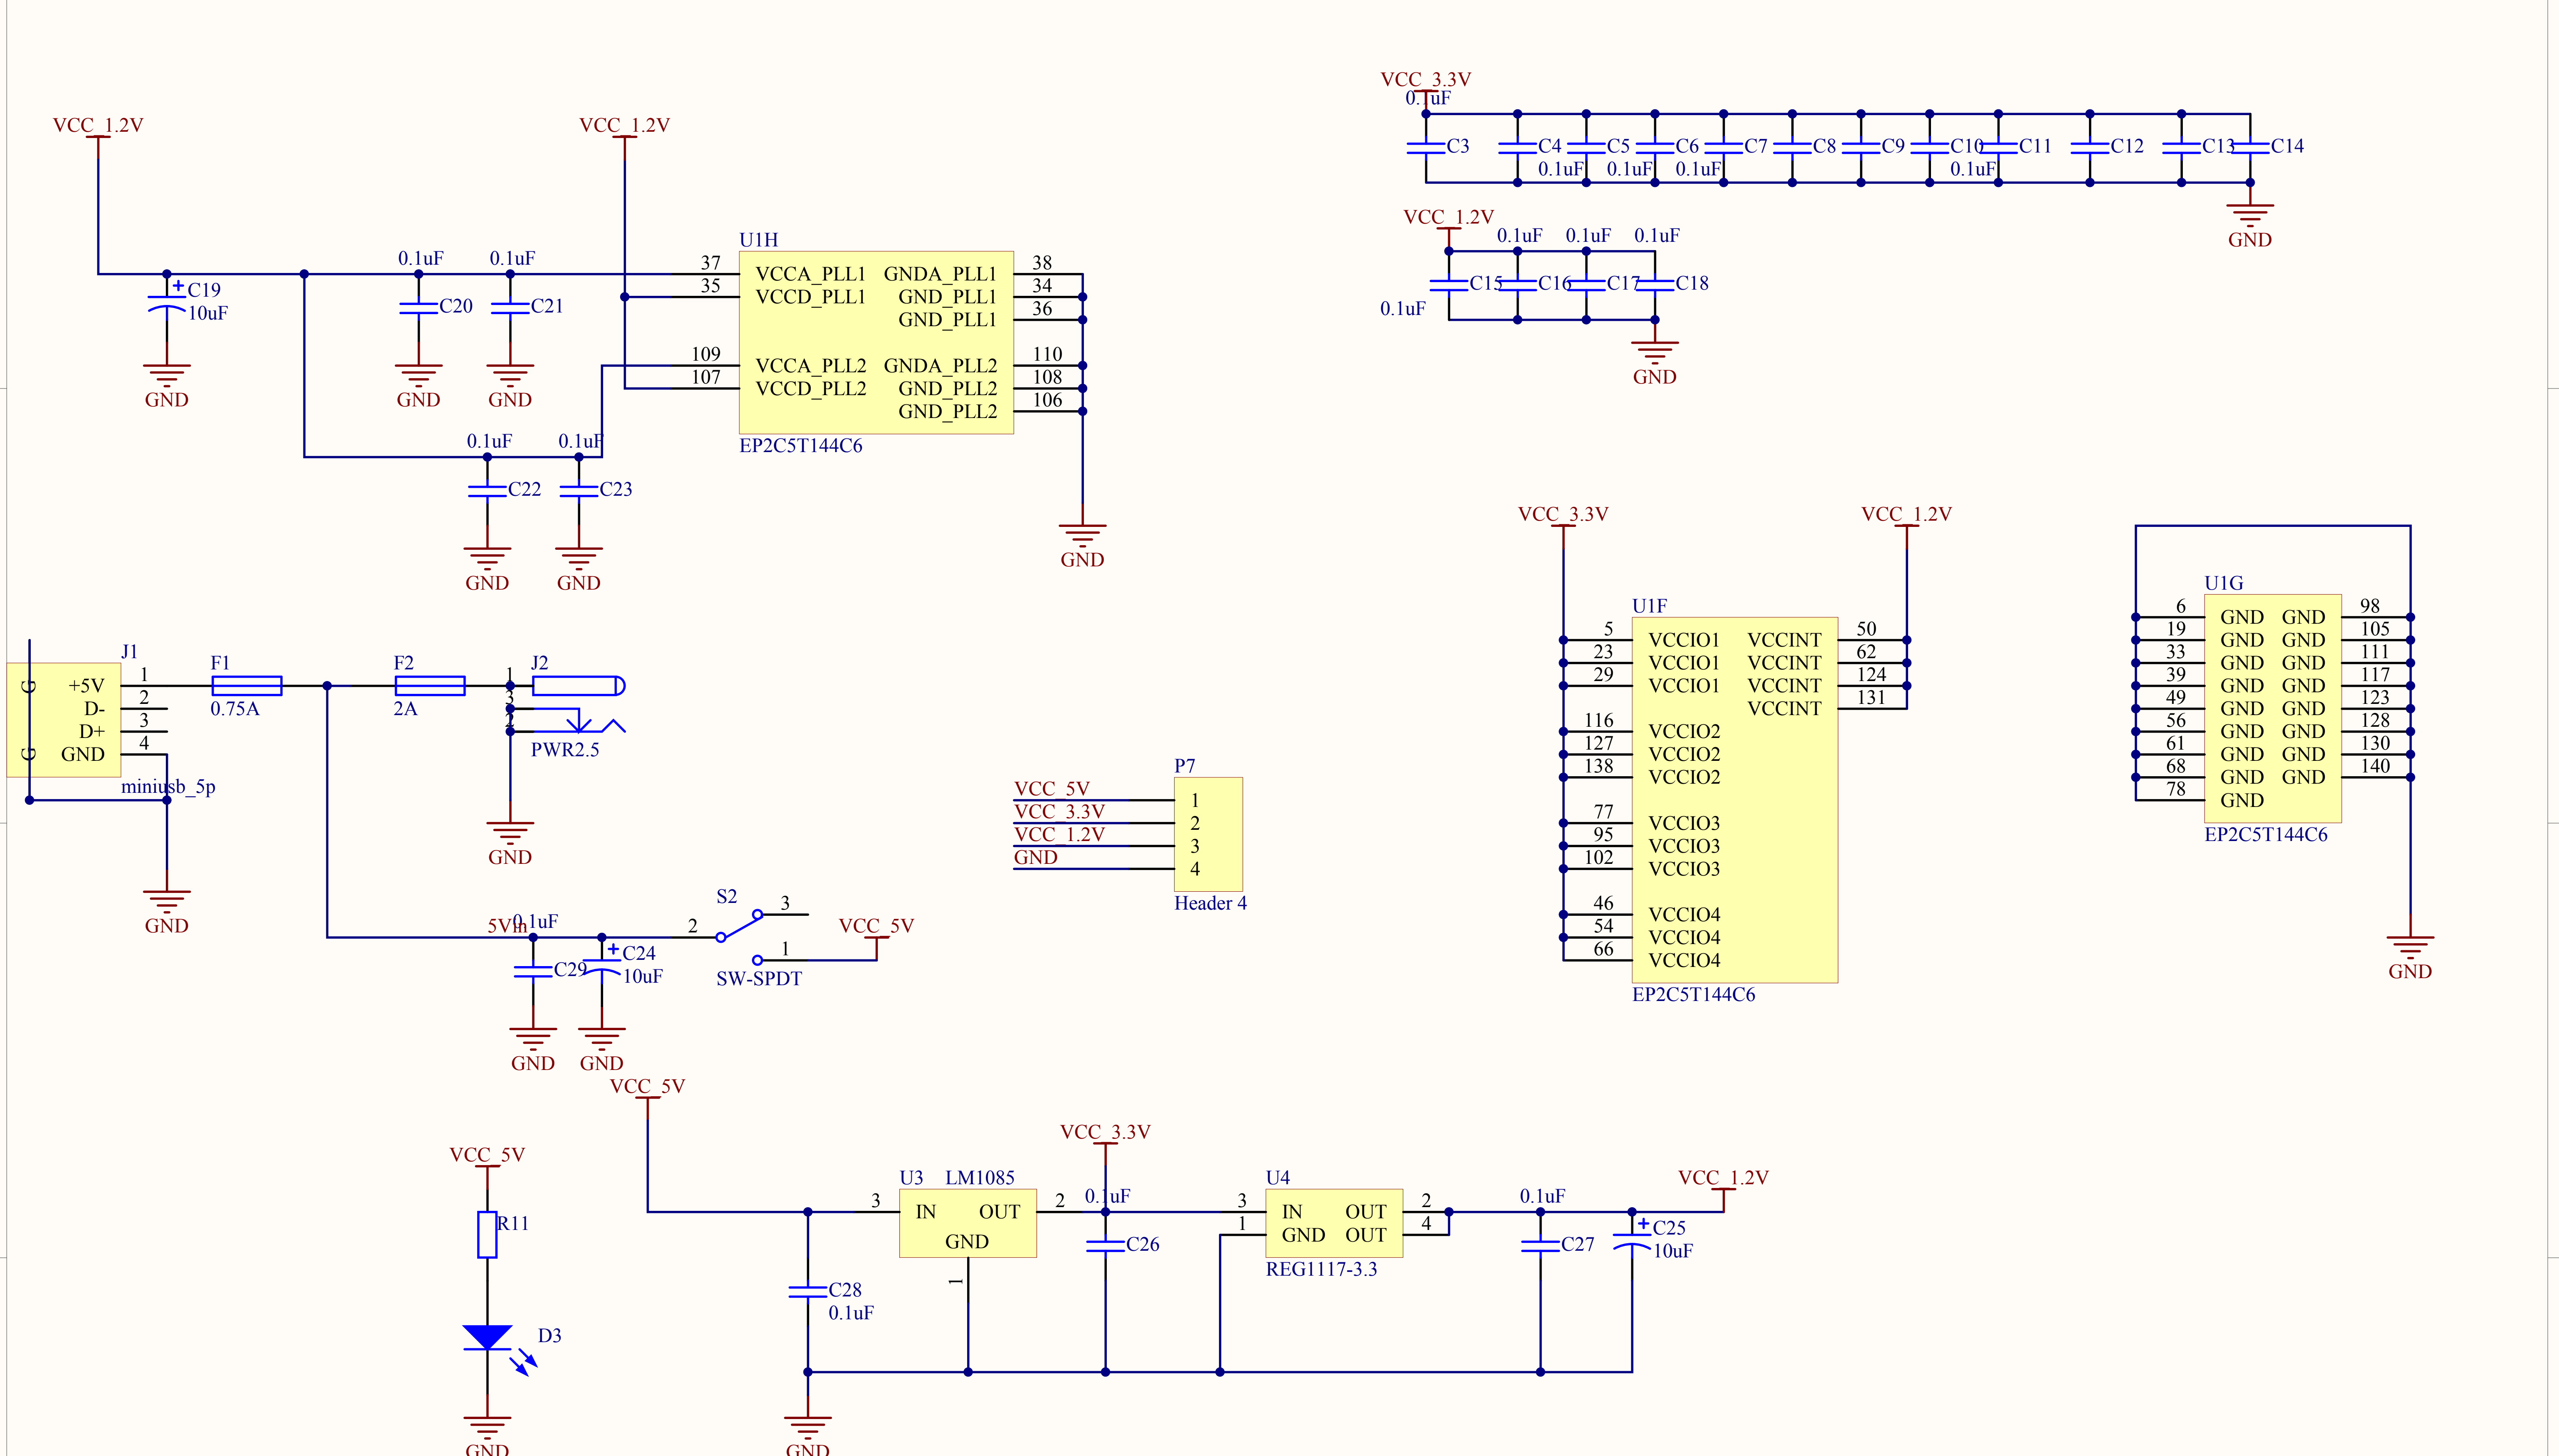

Title		
Size	Number	Revision
A4		
Date:	2010-1-20	Sheet of
File:	D:\My Documents\...\config.SchDoc	Drawn By:

EP2C5T144C6

EP2C5T144C6

EP2C5T144C6

EP2C5T144C6

Title		
Size	Number	Revision
A4		
Date:	2010-1-20	Sheet of
File:	D:\My Documents\...\core.SchDoc	Drawn By:

Title		
Size	Number	Revision
A4		
Date:	2010-1-20	Sheet of
File:	D:\My Documents\...\modules.SchDoc	Drawn By:

Title		
Size	Number	Revision
A4		
Date:	2010-1-20	Sheet of
File:	D:\My Documents\...\power.SchDoc	Drawn By: