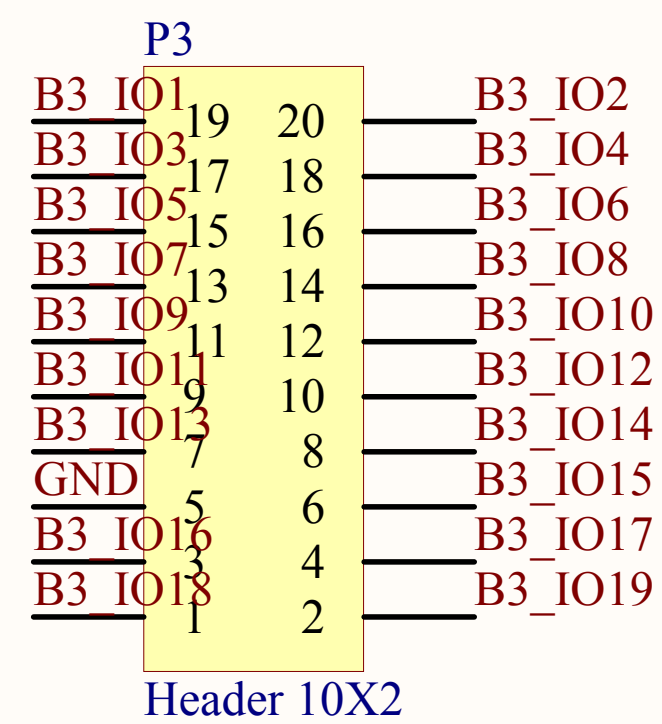

Title		
Size	Number	Revision
A4		
Date:	2010-1-20	Sheet of
File:	D:\My Documents\...\config.SchDoc	Drawn By:

EP2C5T144C6

EP2C5T144C6

EP2C5T144C6

EP2C5T144C6

Title		
Size	Number	Revision
A4		
Date:	2010-1-20	Sheet of
File:	D:\My Documents\...\core.SchDoc	Drawn By:

Title		
Size	Number	Revision
A4		
Date:	2010-1-20	Sheet of
File:	D:\My Documents\...\modules.SchDoc	Drawn By:

Title		
Size	Number	Revision
A4		
Date:	2010-1-20	Sheet of
File:	D:\My Documents\...\power.SchDoc	Drawn By: