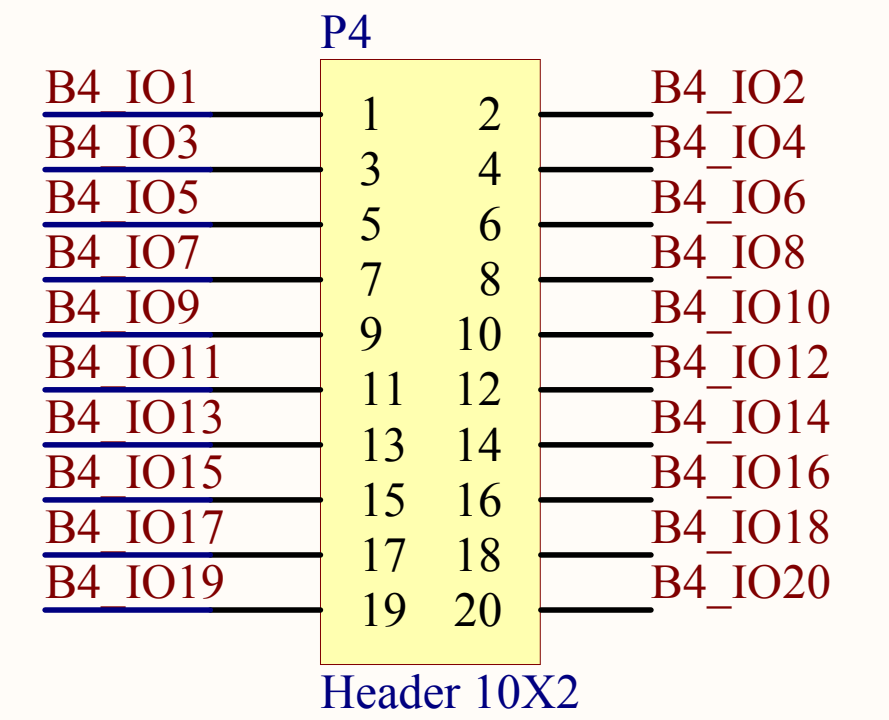

Title		
Size	Number	Revision
A4		
Date:	2010-1-20	Sheet of
File:	D:\My Documents\...\config.SchDoc	Drawn By:

EP2C5T144C6

EP2C5T144C6

EP2C5T144C6

EP2C5T144C6

Title		
Size	Number	Revision
A4		
Date:	2010-1-20	Sheet of
File:	D:\My Documents\...\core.SchDoc	Drawn By:

Title		
Size	Number	Revision
A4		
Date:	2010-1-20	Sheet of
File:	D:\My Documents\...\modules.SchDoc	Drawn By:

Title		
Size	Number	Revision
A4		
Date:	2010-1-20	Sheet of
File:	D:\My Documents\...\power.SchDoc	Drawn By: