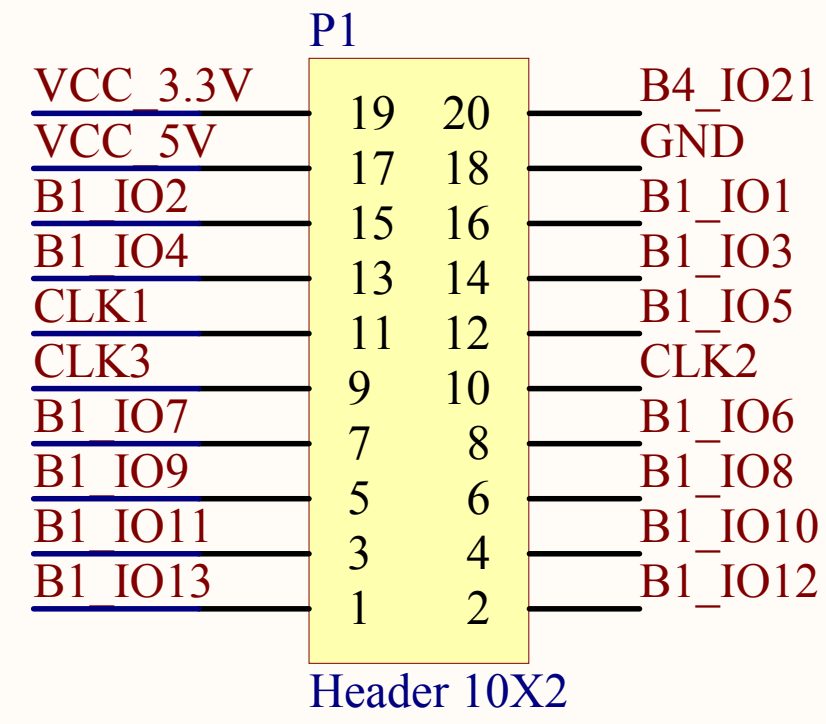

Title		
Size	Number	Revision
A4		
Date:	2010-1-20	Sheet of
File:	D:\My Documents\...\config.SchDoc	Drawn By:

EP2C5T144C6

EP2C5T144C6

EP2C5T144C6

EP2C5T144C6

Title		
Size	Number	Revision
A4		
Date:	2010-1-20	Sheet of
File:	D:\My Documents\...\core.SchDoc	Drawn By:

Title		
Size	Number	Revision
A4		
Date:	2010-1-20	Sheet of
File:	D:\My Documents\...\modules.SchDoc	Drawn By:

Title		
Size	Number	Revision
A4		
Date:	2010-1-20	Sheet of
File:	D:\My Documents\...\power.SchDoc	Drawn By: